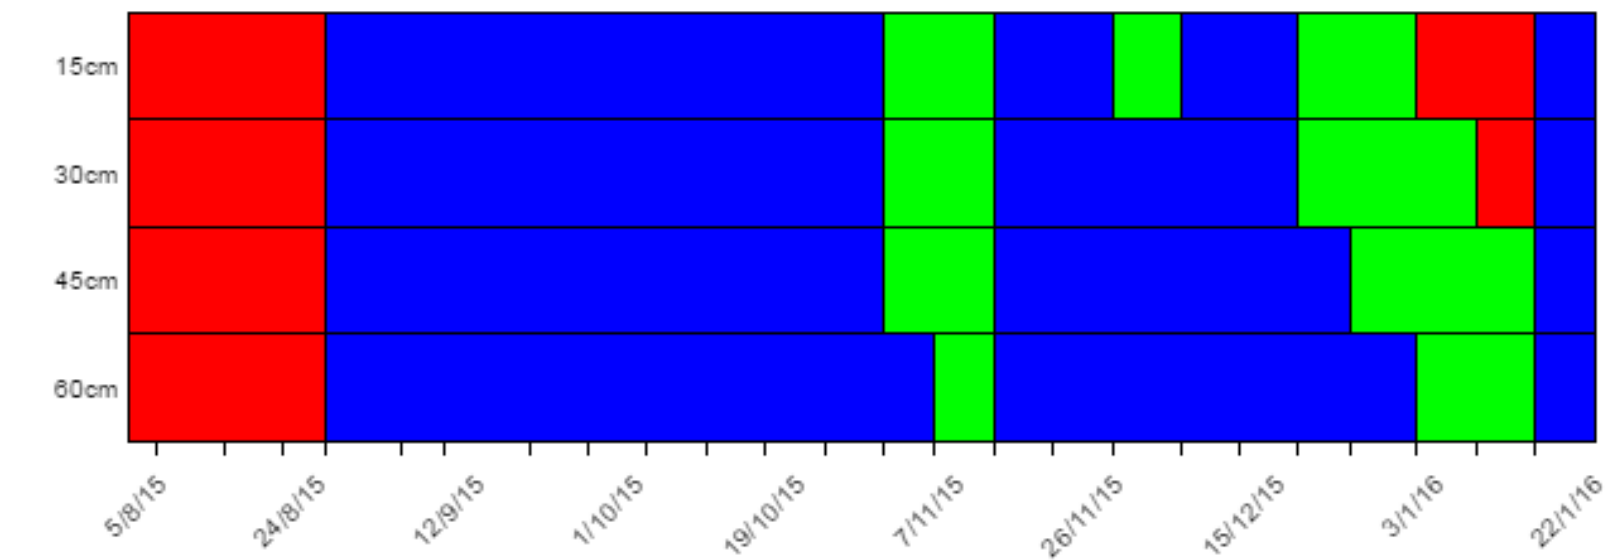

# Visualise Farm

Farm: **Insiza South Silalatshani**

Irrigation Bay: **BSI**

Crop Type: **Maize**, Variety: **SC727**

Super User:

- All Farms
- Edit Pages
- Edit Users
- Edit Farm Users

---

My Farms