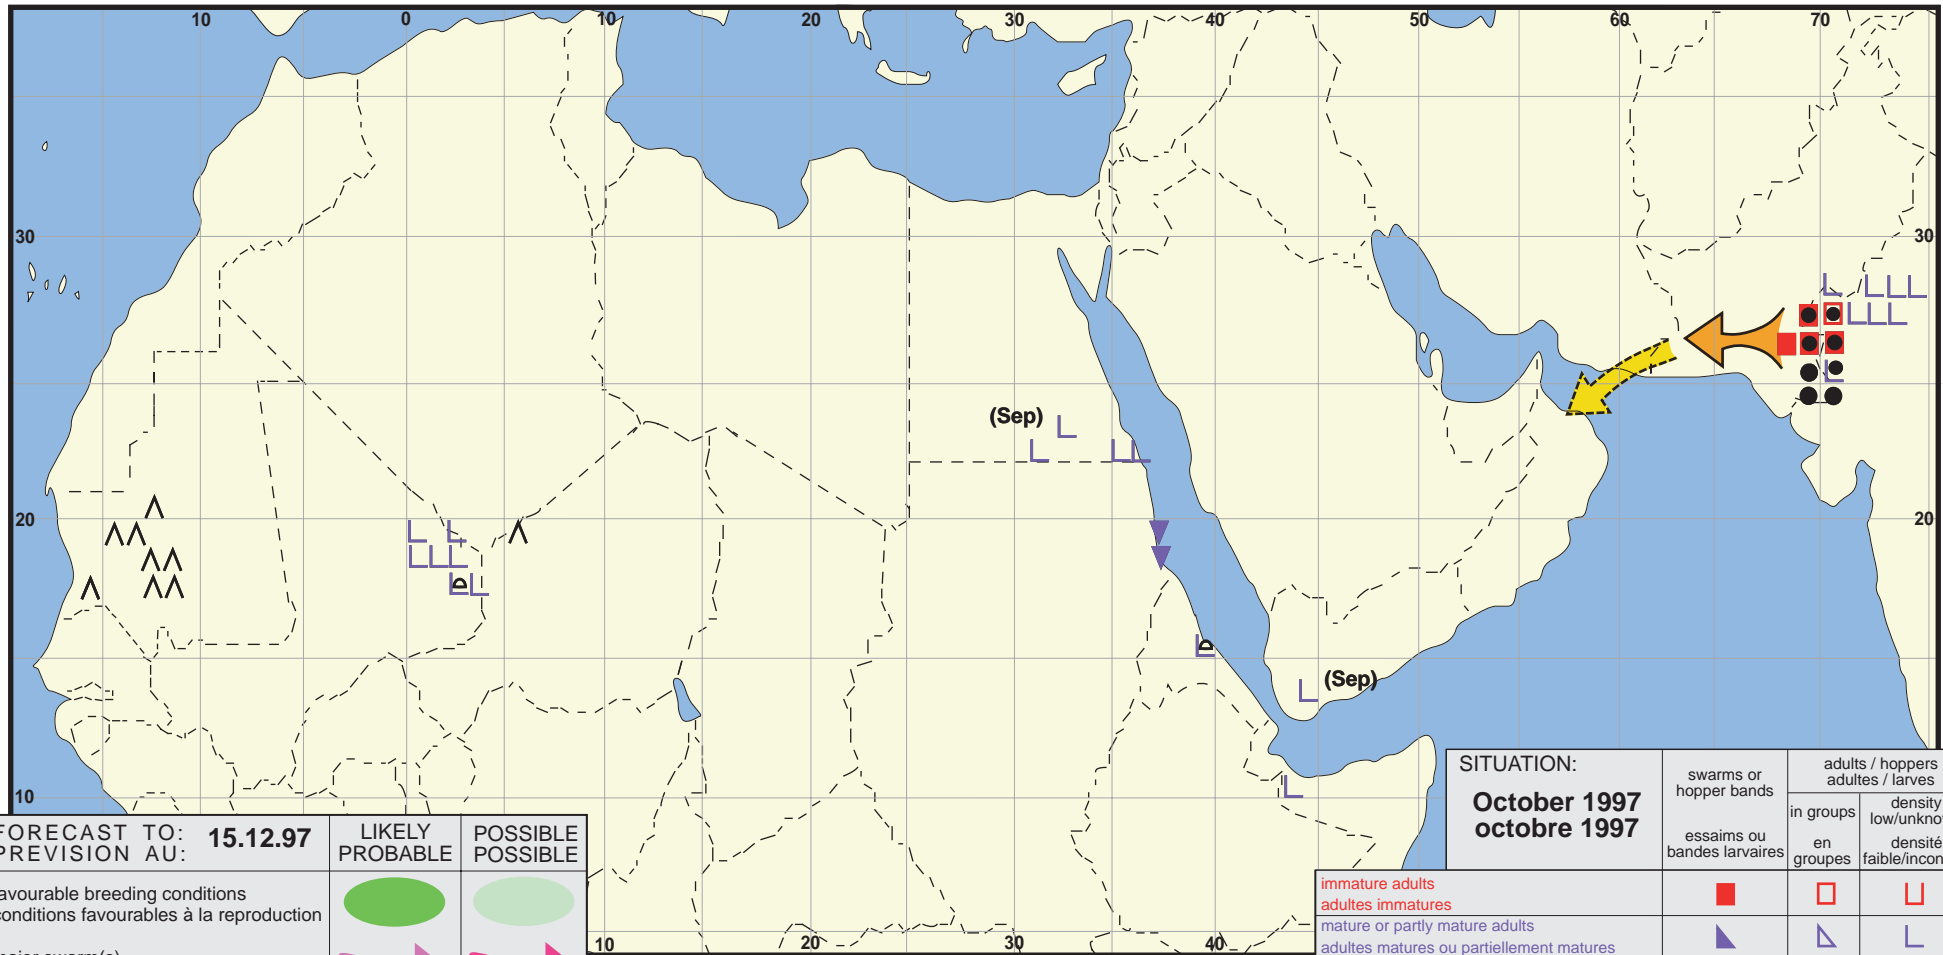

Desert Locust summary Criquet pèlerin situation résumée

230

FORECAST TO: PREVISION AU:	15.12.97	LIKELY PROBABLE	POSSIBLE POSSIBLE
favourable breeding conditions conditions favorables à la reproduction			
major swarm(s) essaim(s) important(s)			
minor swarm(s) essaim(s) limité(s)			
non swarming adults adultes non essaimant			