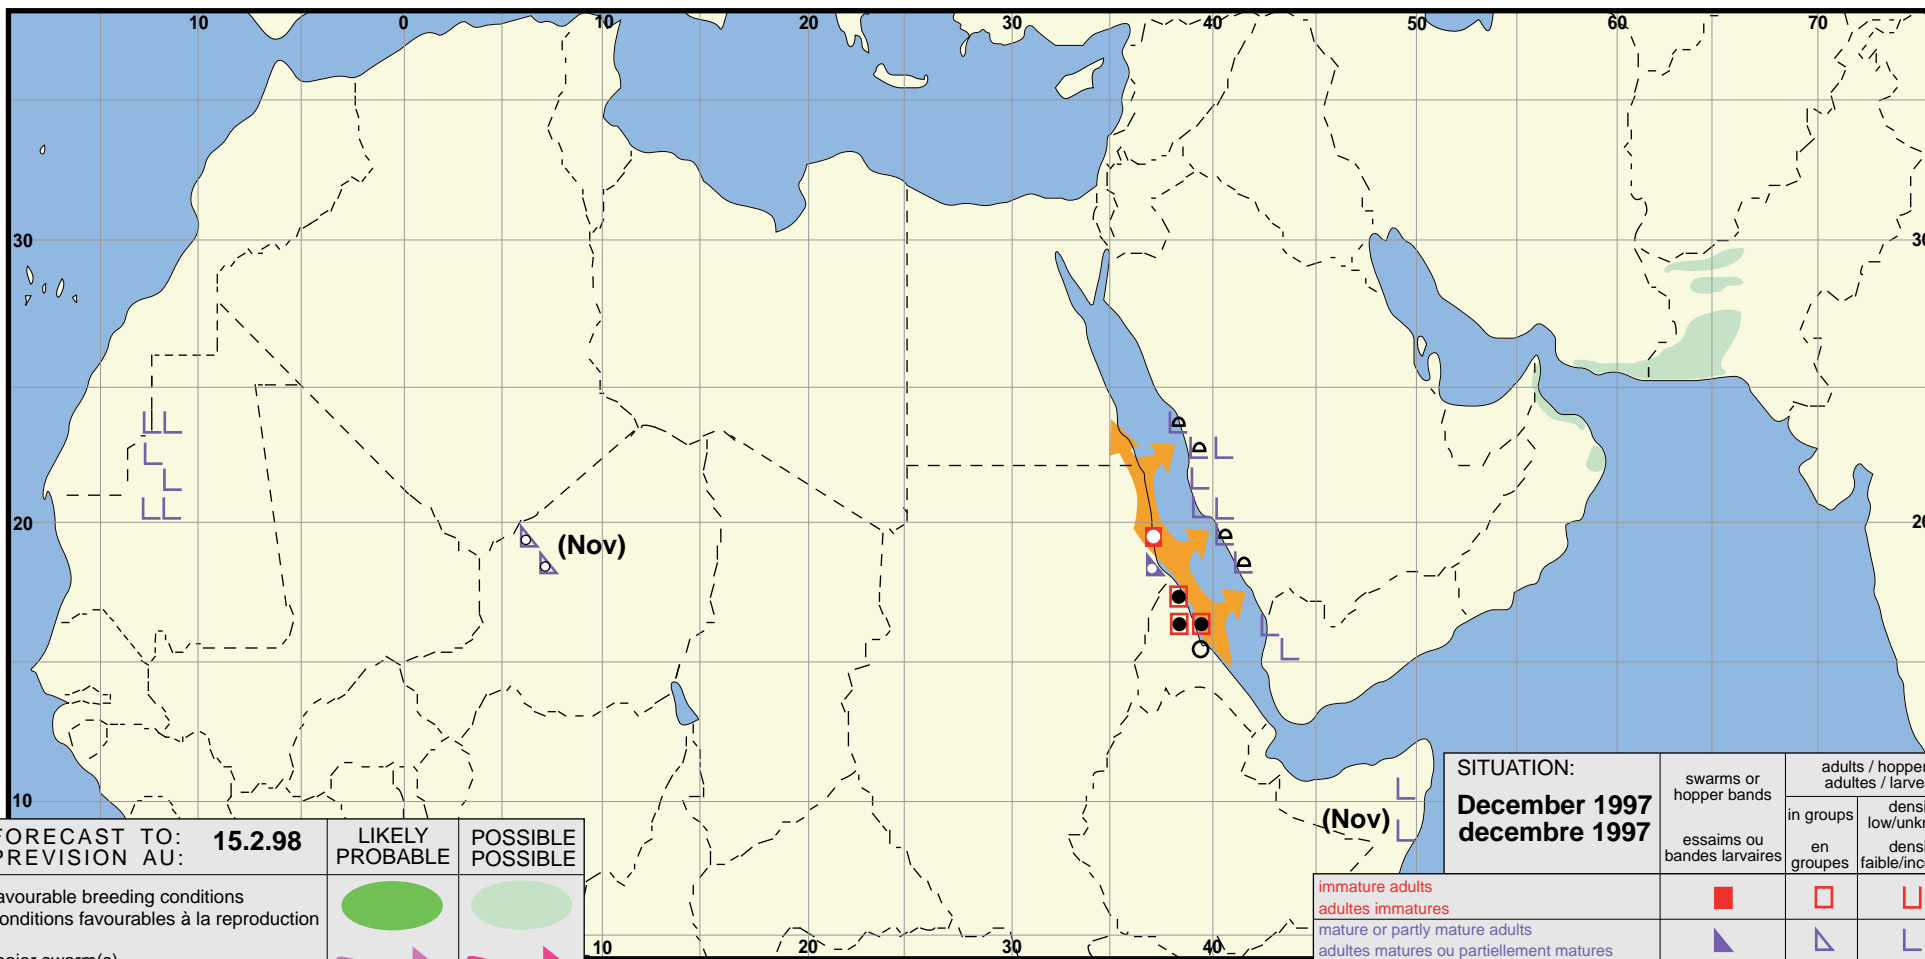

Desert Locust summary Criquet pèlerin situation résumée

232a

FORECAST TO: PREVISION AU:	15.2.98	LIKELY PROBABLE	POSSIBLE POSSIBLE
favourable breeding conditions conditions favorables à la reproduction			
major swarm(s) essaim(s) important(s)			
minor swarm(s) essaim(s) limité(s)			
non swarming adults adultes non essaimant			