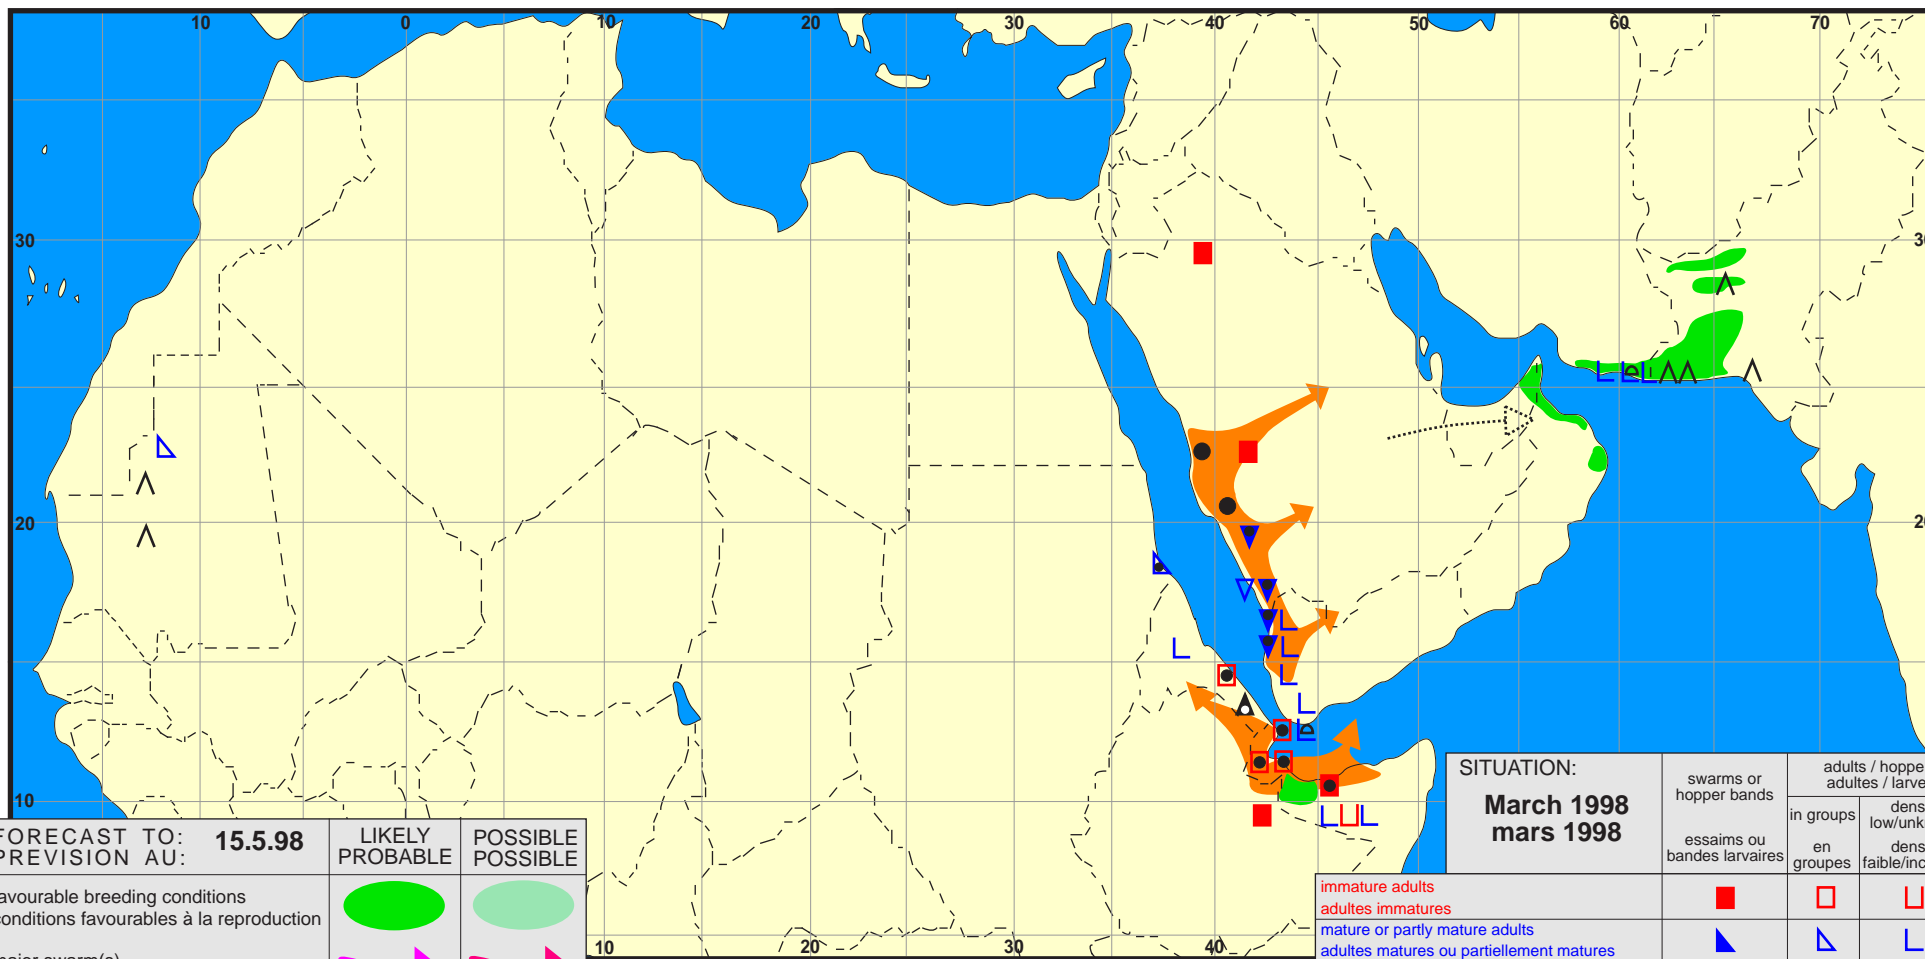

# Desert Locust summary

## Criquet pèlerin situation résumée

234

FORECAST TO: PREVISION AU:	<b>15.5.98</b>	LIKELY PROBABLE	POSSIBLE POSSIBLE
favourable breeding conditions conditions favorables à la reproduction			
major swarm(s) essaim(s) important(s)			
minor swarm(s) essaim(s) limité(s)			
non swarming adults adultes non essaimant			