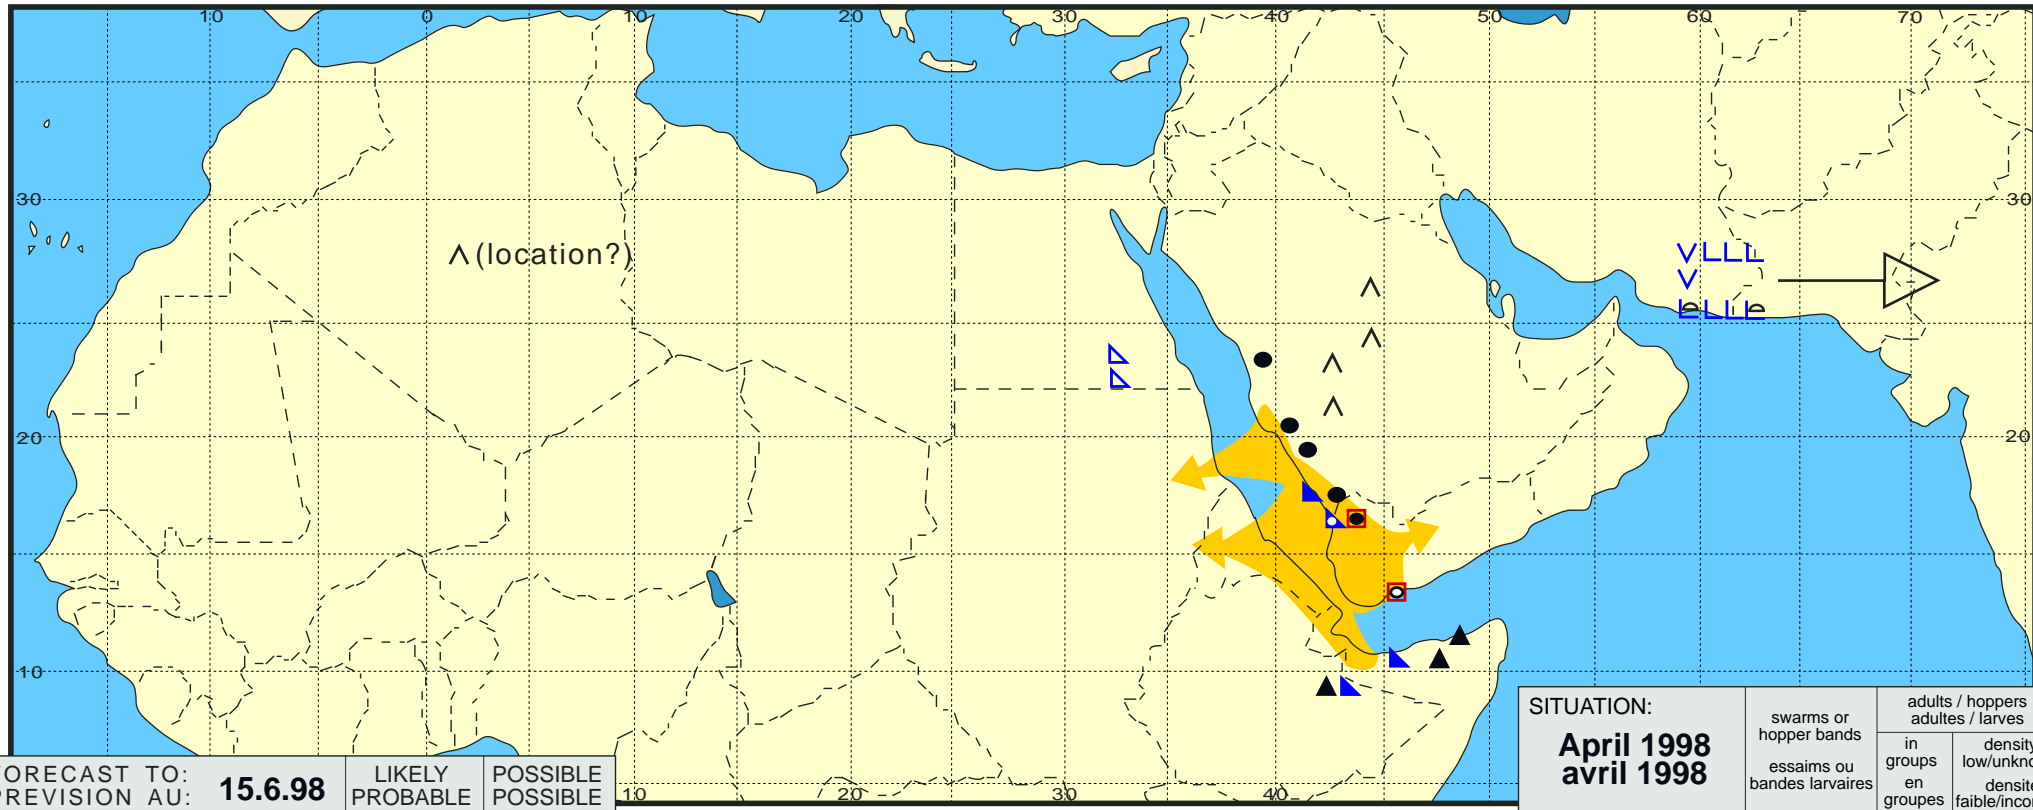

# Desert Locust Summary

## Criquet pèlerin situation résumée

235

FORECAST TO: PREVISION AU:	15.6.98	LIKELY PROBABLE	POSSIBLE POSSIBLE
favourable breeding conditions conditions favorables à la reproduction			
major swarm(s) essaim(s) important(s)			
minor swarm(s) essaim(s) limité(s)			
non swarming adults adultes non essaimant			