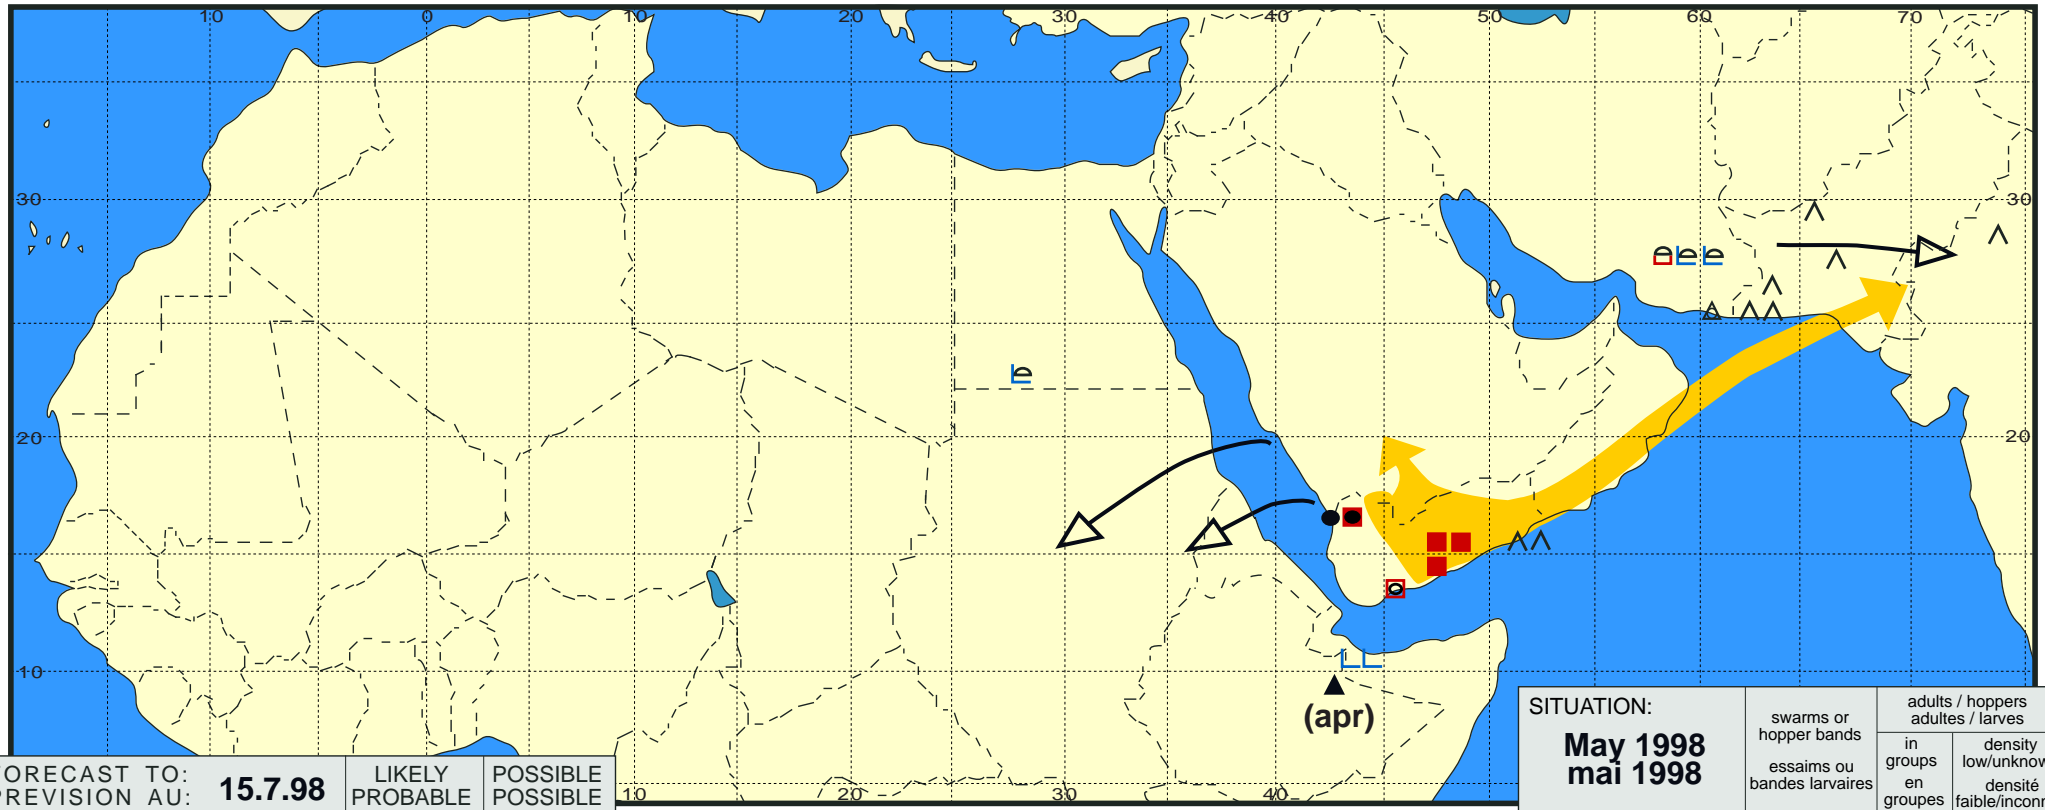

Desert Locust Summary

Criquet pèlerin situation résumée

236

FORECAST TO: PREVISION AU:	15.7.98	LIKELY PROBABLE	POSSIBLE POSSIBLE
favourable breeding conditions conditions favorables à la reproduction			
major swarm(s) essaim(s) important(s)			
minor swarm(s) essaim(s) limité(s)			
non swarming adults adultes non essaimant			