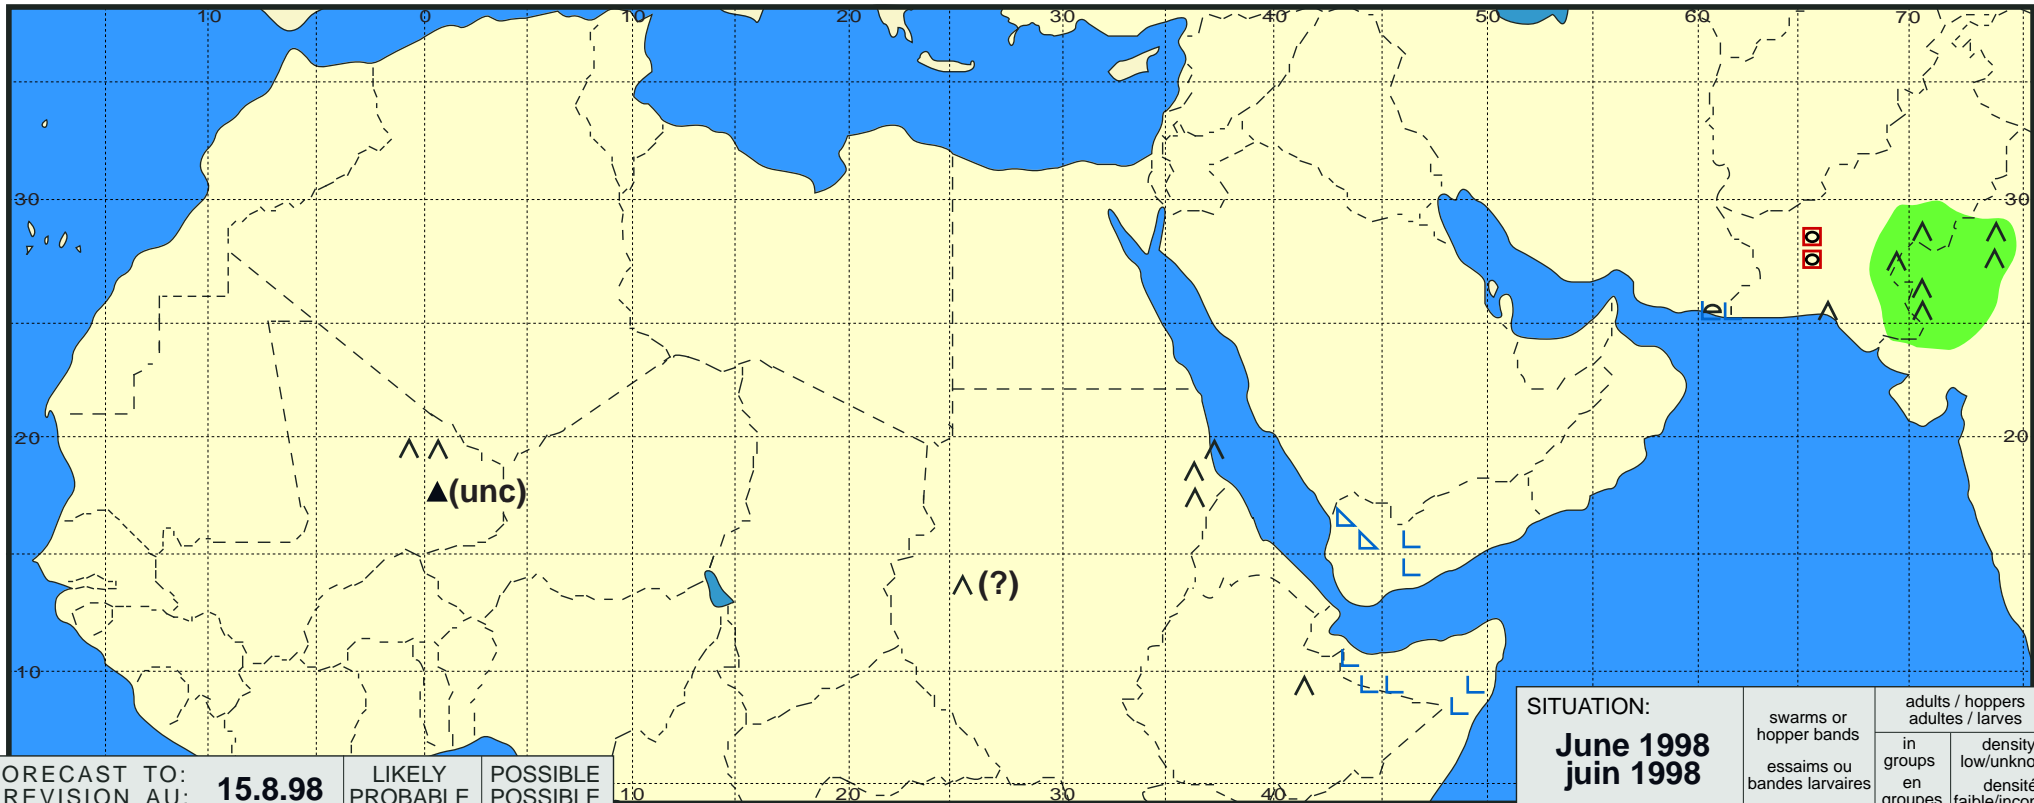

Desert Locust Summary

Criquet pèlerin situation résumée

237

FORECAST TO: PREVISION AU:	15.8.98	LIKELY PROBABLE	POSSIBLE POSSIBLE
favourable breeding conditions conditions favorables à la reproduction			
major swarm(s) essaim(s) important(s)			
minor swarm(s) essaim(s) limité(s)			
non swarming adults adultes non essaimant			