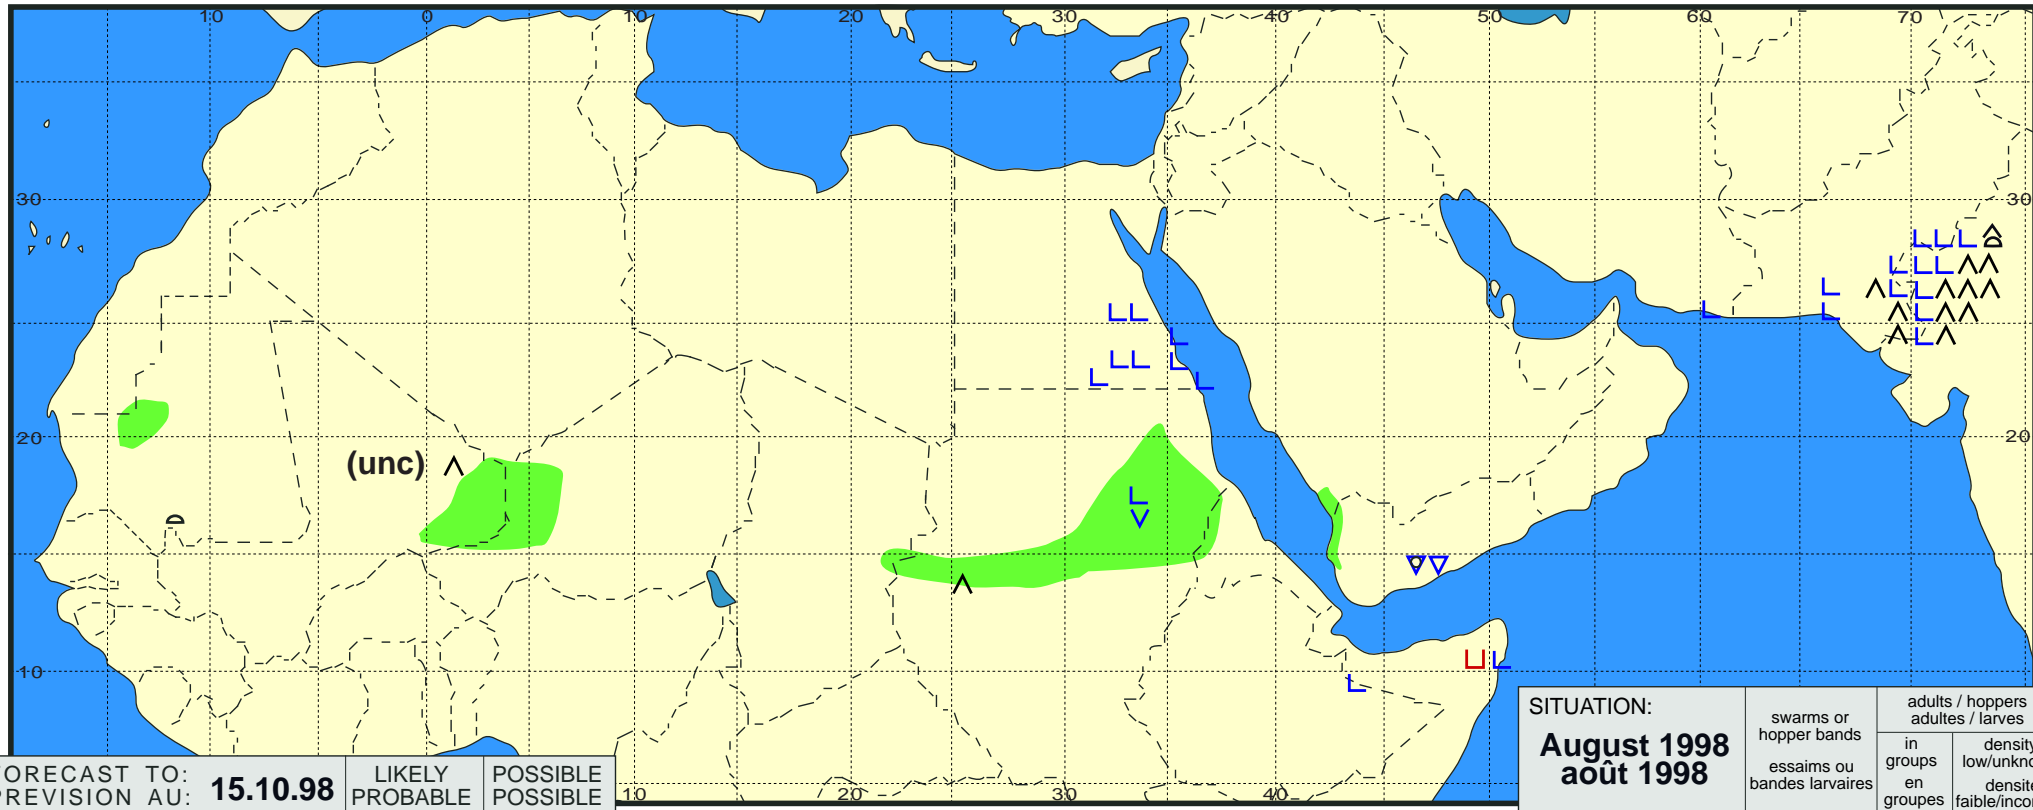

Desert Locust Summary

Criquet pèlerin situation résumée

239

FORECAST TO: PREVISION AU: 15.10.98	LIKELY PROBABLE	POSSIBLE POSSIBLE
favourable breeding conditions conditions favorables à la reproduction		
major swarm(s) essaim(s) important(s)		
minor swarm(s) essaim(s) limité(s)		
non swarming adults adultes non essaimant		