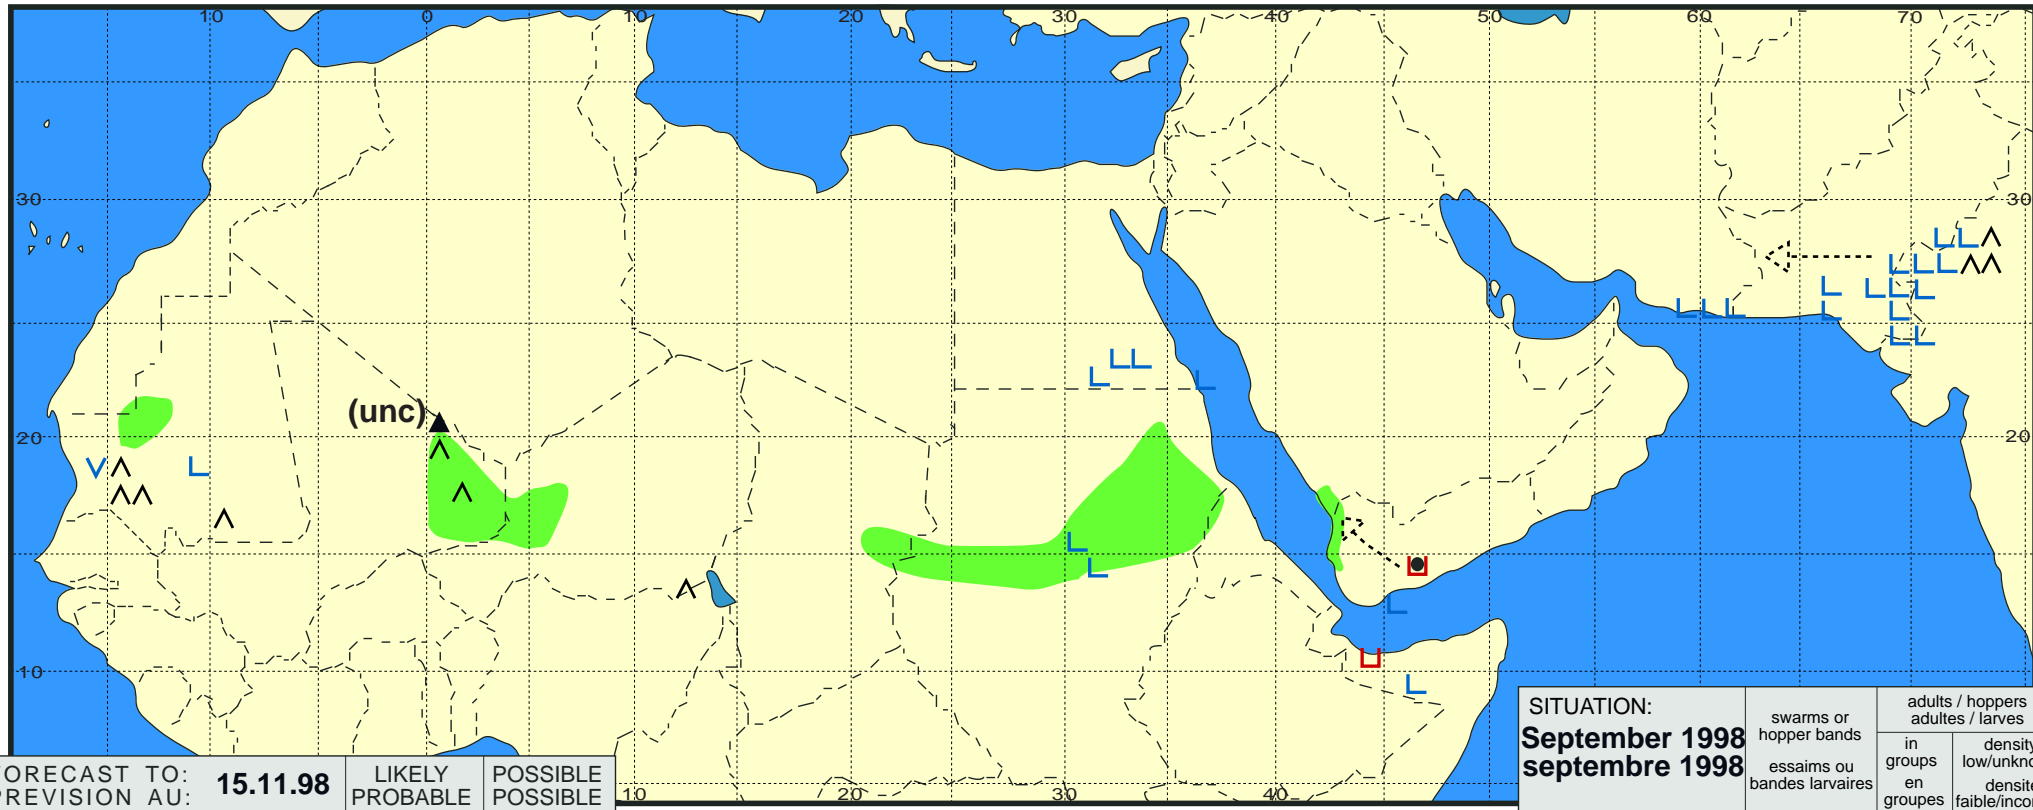

# Desert Locust Summary

## Criquet pèlerin situation résumée

240

FORECAST TO: PREVISION AU:	15.11.98	LIKELY PROBABLE	POSSIBLE POSSIBLE
favourable breeding conditions conditions favorables à la reproduction			
major swarm(s) essaim(s) important(s)			
minor swarm(s) essaim(s) limité(s)			
non swarming adults adultes non essaimant			