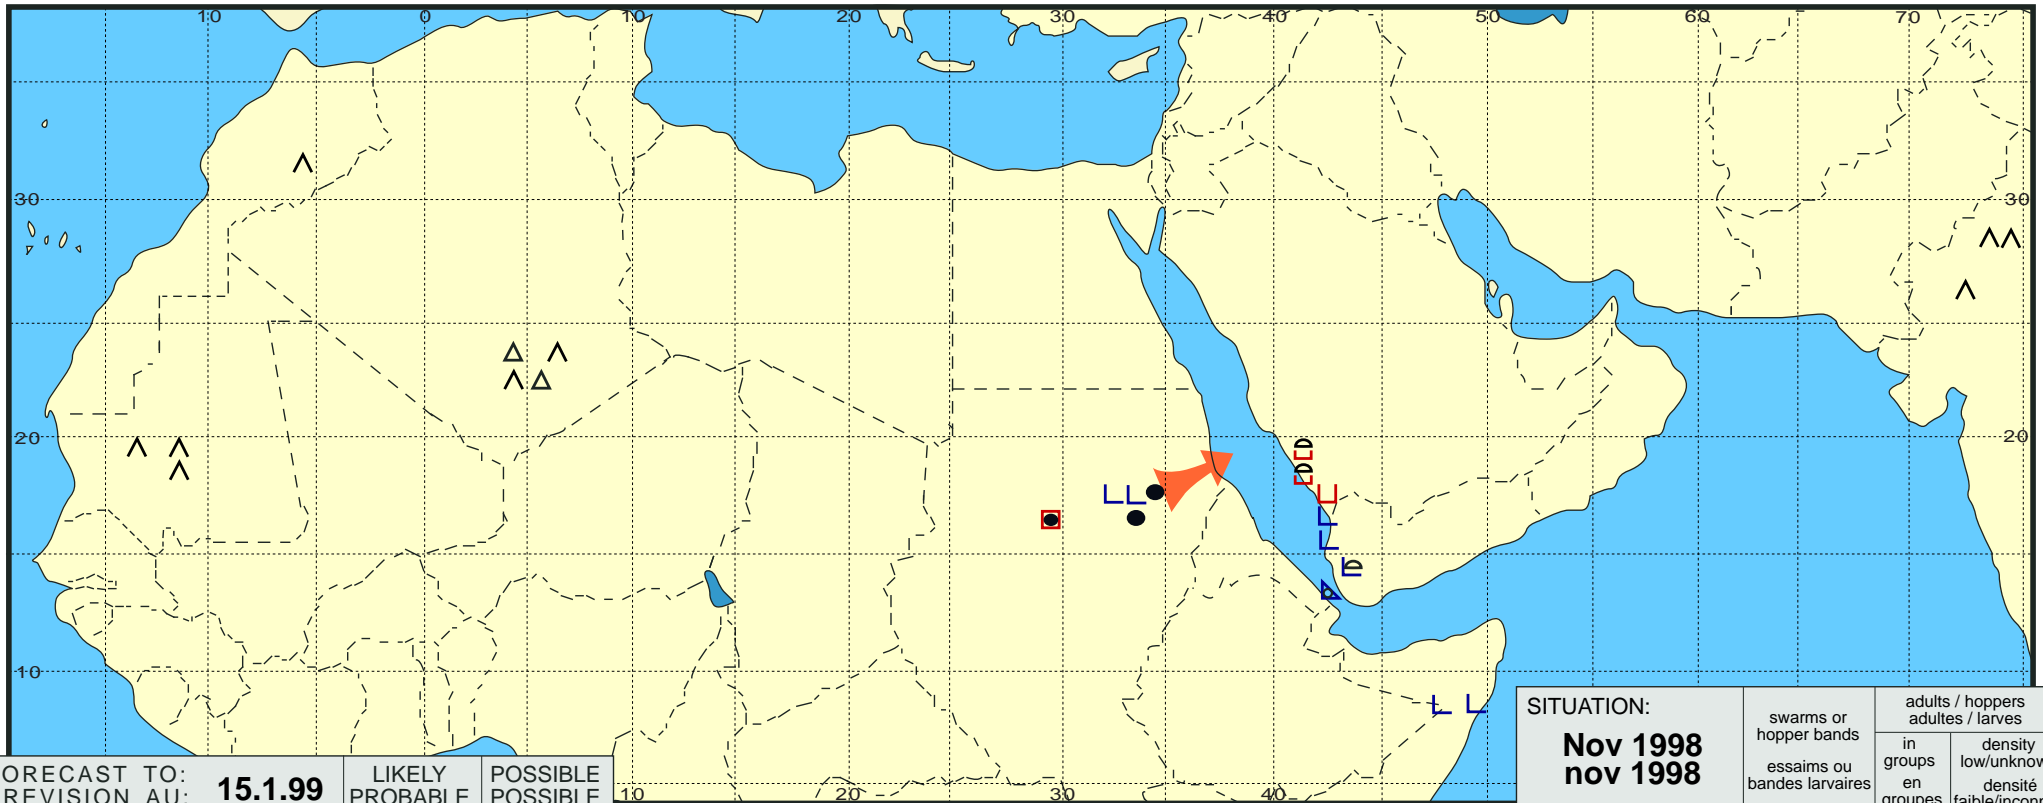

# Desert Locust Summary

## Criquet pèlerin situation résumée

242

FORECAST TO: PREVISION AU:	15.1.99	LIKELY PROBABLE	POSSIBLE POSSIBLE
favourable breeding conditions conditions favorables à la reproduction			
major swarm(s) essaim(s) important(s)			
minor swarm(s) essaim(s) limité(s)			
non swarming adults adultes non essaimant			