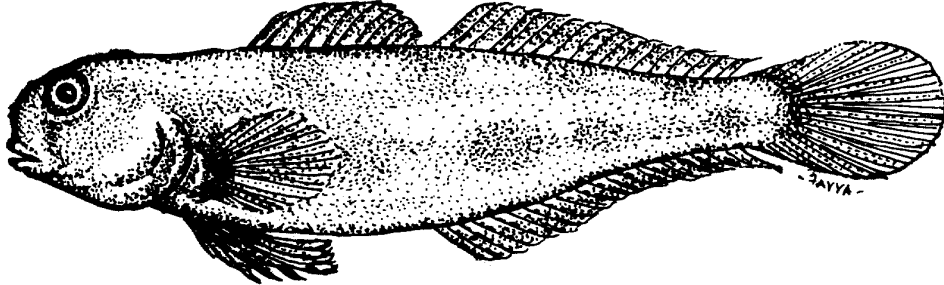

Gnatholepis anjerensis (Bleeker, 1850)

English Name: Weeping sand goby
 Local Name: Veli funna
 Size: Max. 8 cm

Family: GOBIIDAE
 Order: Perciformes
 Specimen: MRS/0292/88

Distinctive Characters: First dorsal fin with 6 spines. Second dorsal fin with 1 spine and 11 rays. Anal fin with 1 spine and 11 rays. Pectoral fin with 15-17 rays. Mouth horizontal and interior. Lower jaw not projecting. Snout blunt. Cheek with large scales.

Colour: A prominent black bar extending down from eyes.

Habitat and Biology: Common from shallow water down to 25 m. Usually seen sitting on sandy bottoms at the base of coral heads.

Distribution: Indo-West Pacific (uncertain).

Remarks: *Gnatholepis anjerensis* is very common in the Maldives, but easily overlooked because of its small size and cryptic colouration. The genus *Gnatholepis* is in need of revision, so there is considerable confusion over the correct name of this species. and its true distribution.