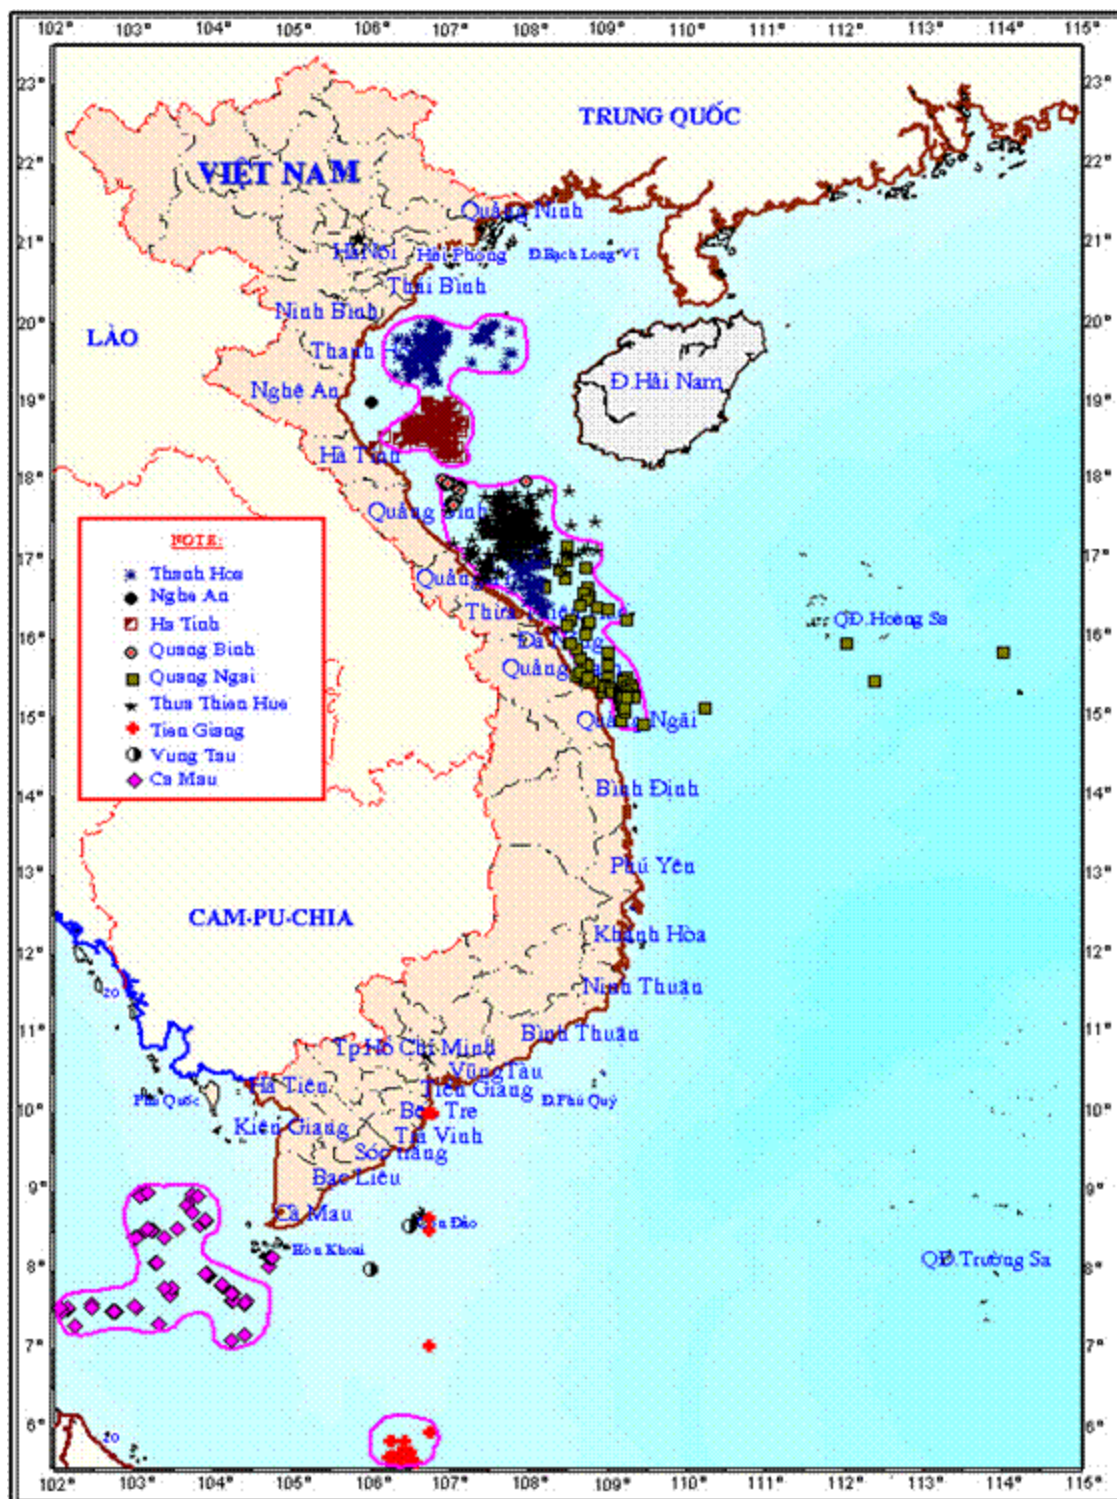

Figure 2. Fishing grounds of purse seine fishery in the Southwest monsoon season, 1995 - 2000

Figure 3. Fishing grounds of purse seine fishery in the Northeast monsoon season, 1995 - 2000

Figure 4. Fishing grounds of longline fishery in the Northeast monsoon season, 1995 - 2000

Figure 5. Fishing grounds of longline fishery in the Southwest monsoon season, 1995 - 2000