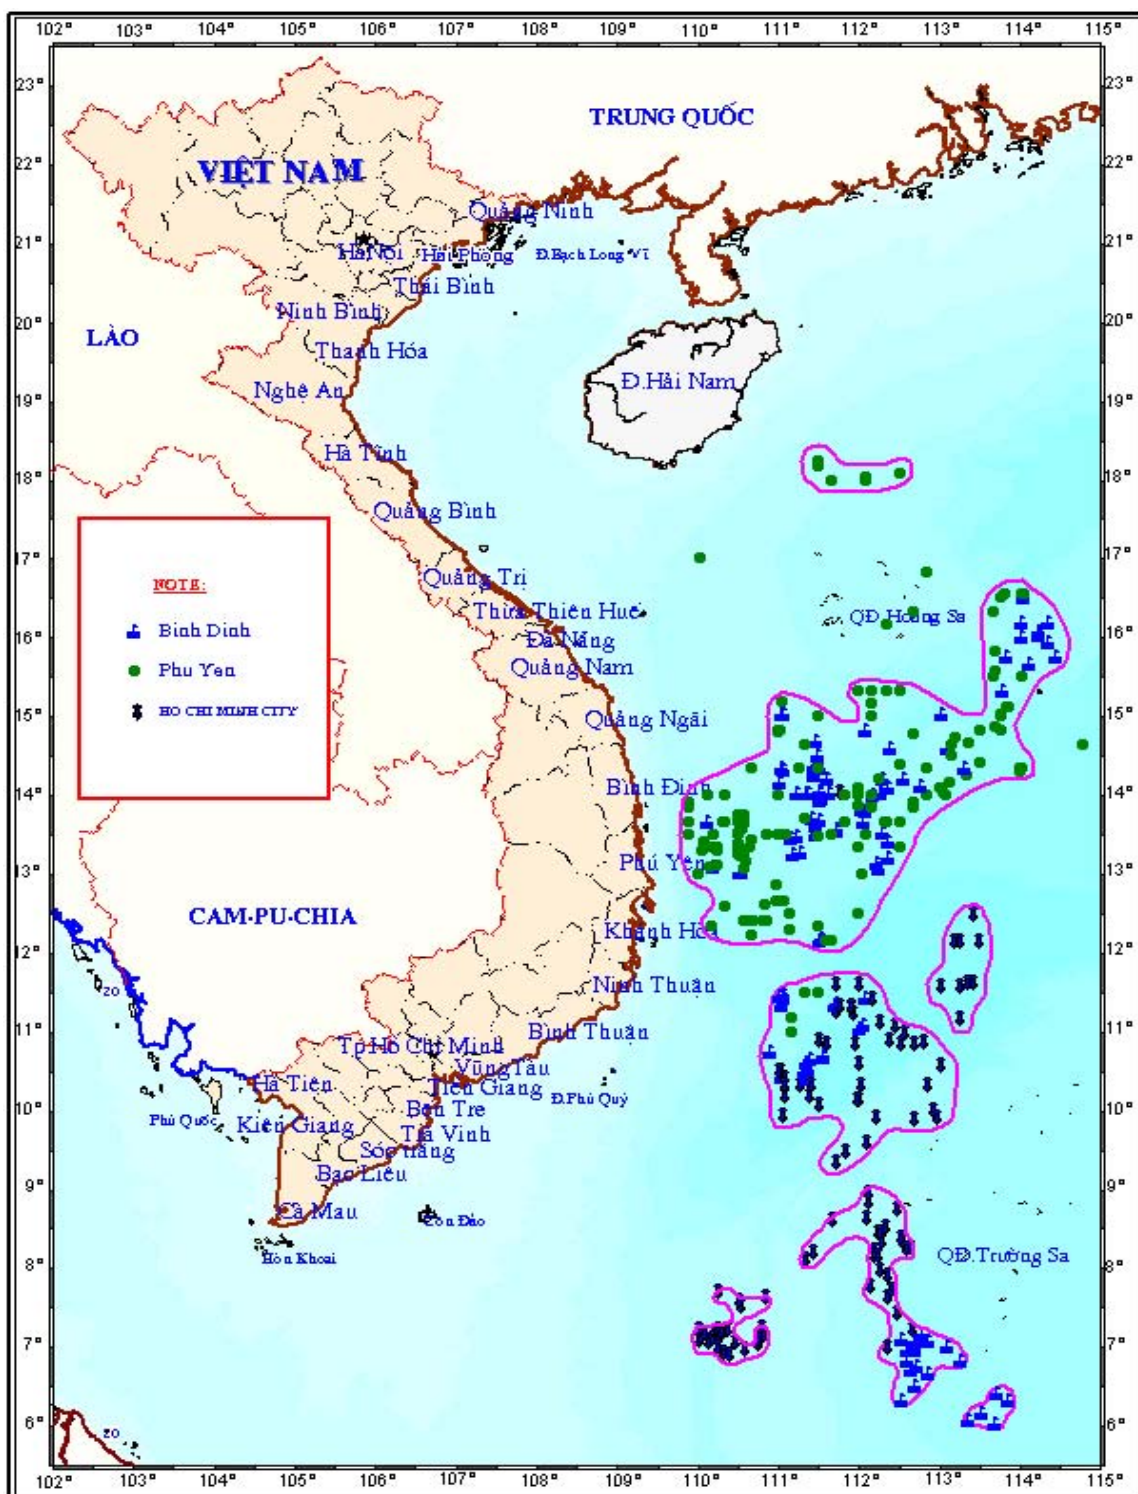

Figure 2. Fishing grounds of purse seine fishery in the Southwest monsoon season, 1995 - 2000

Figure 3. Fishing grounds of purse seine fishery in the Northeast monsoon season, 1995 - 2000

Figure 4. Fishing grounds of longline fishery in the Northeast monsoon season, 1995 - 2000

Figure 5. Fishing grounds of longline fishery in the Southwest monsoon season, 1995 - 2000