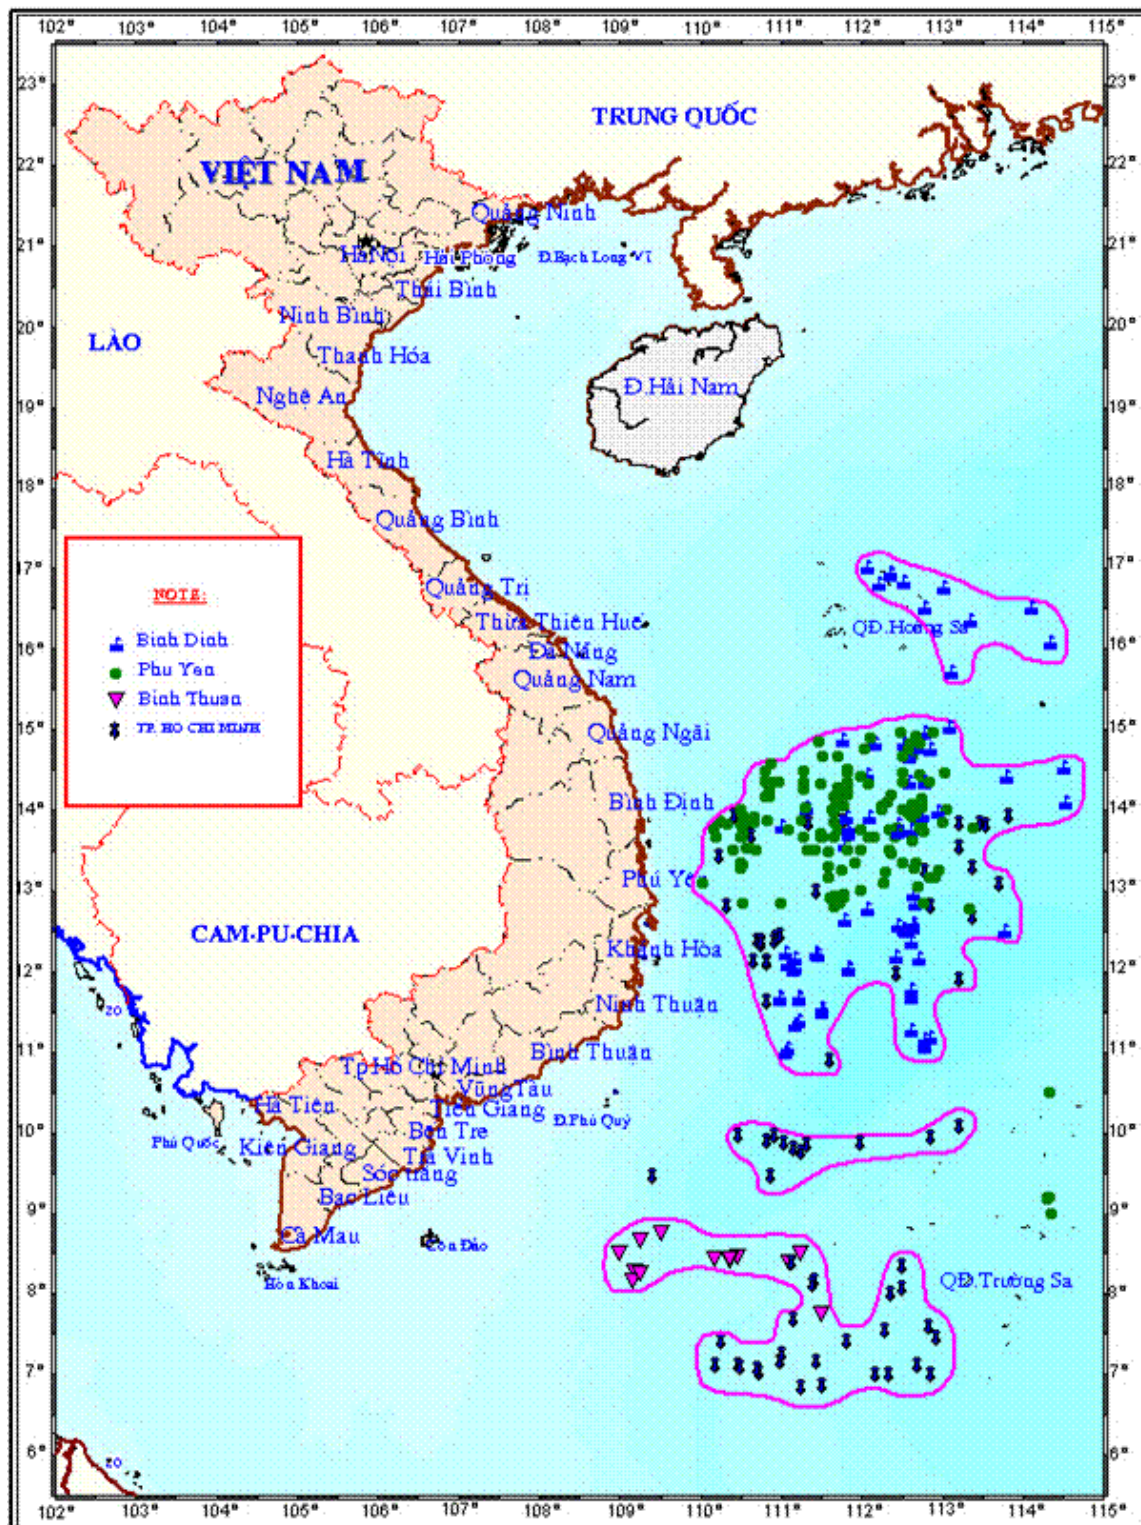

Figure 2. Fishing grounds of purse seine fishery in the Southwest monsoon season, 1995 - 2000

Figure 3. Fishing grounds of purse seine fishery in the Northeast monsoon season, 1995 - 2000

Figure 4. Fishing grounds of longline fishery in the Northeast monsoon season, 1995 - 2000

Figure 5. Fishing grounds of longline fishery in the Southwest monsoon season, 1995 - 2000