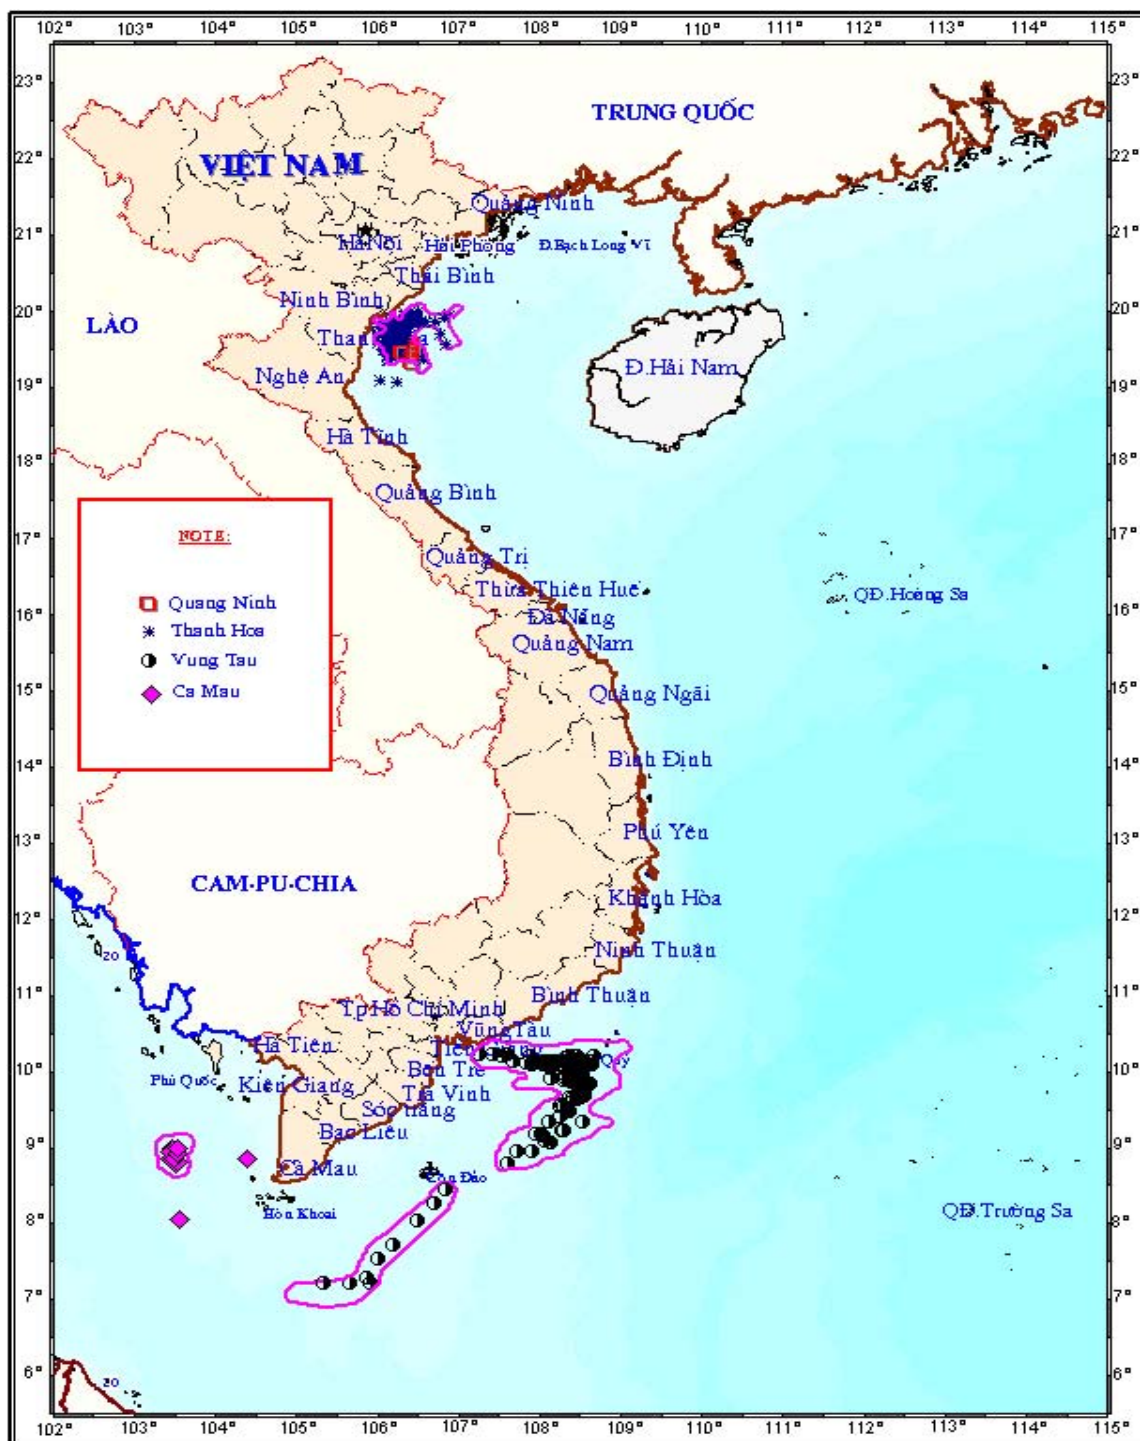

Figure 7. Fishing grounds of pair trawl fishery in the Southwest monsoon season, 1998 - 2000

Figure 8: Fishing grounds of otter trawl fishery in the Northeast monsoon season, 1998 - 2000

Figure 9. Fishing grounds of otter trawl fishery in the Southwest monsoon season, 1991 - 2000

Figure 10. Fishing grounds of gillnet fishery in the Northeast monsoon season 1999 - 2000

Figure 11. Fishing grounds of gillnet fishery in the Southwest monsoon season, 1995 – 2000