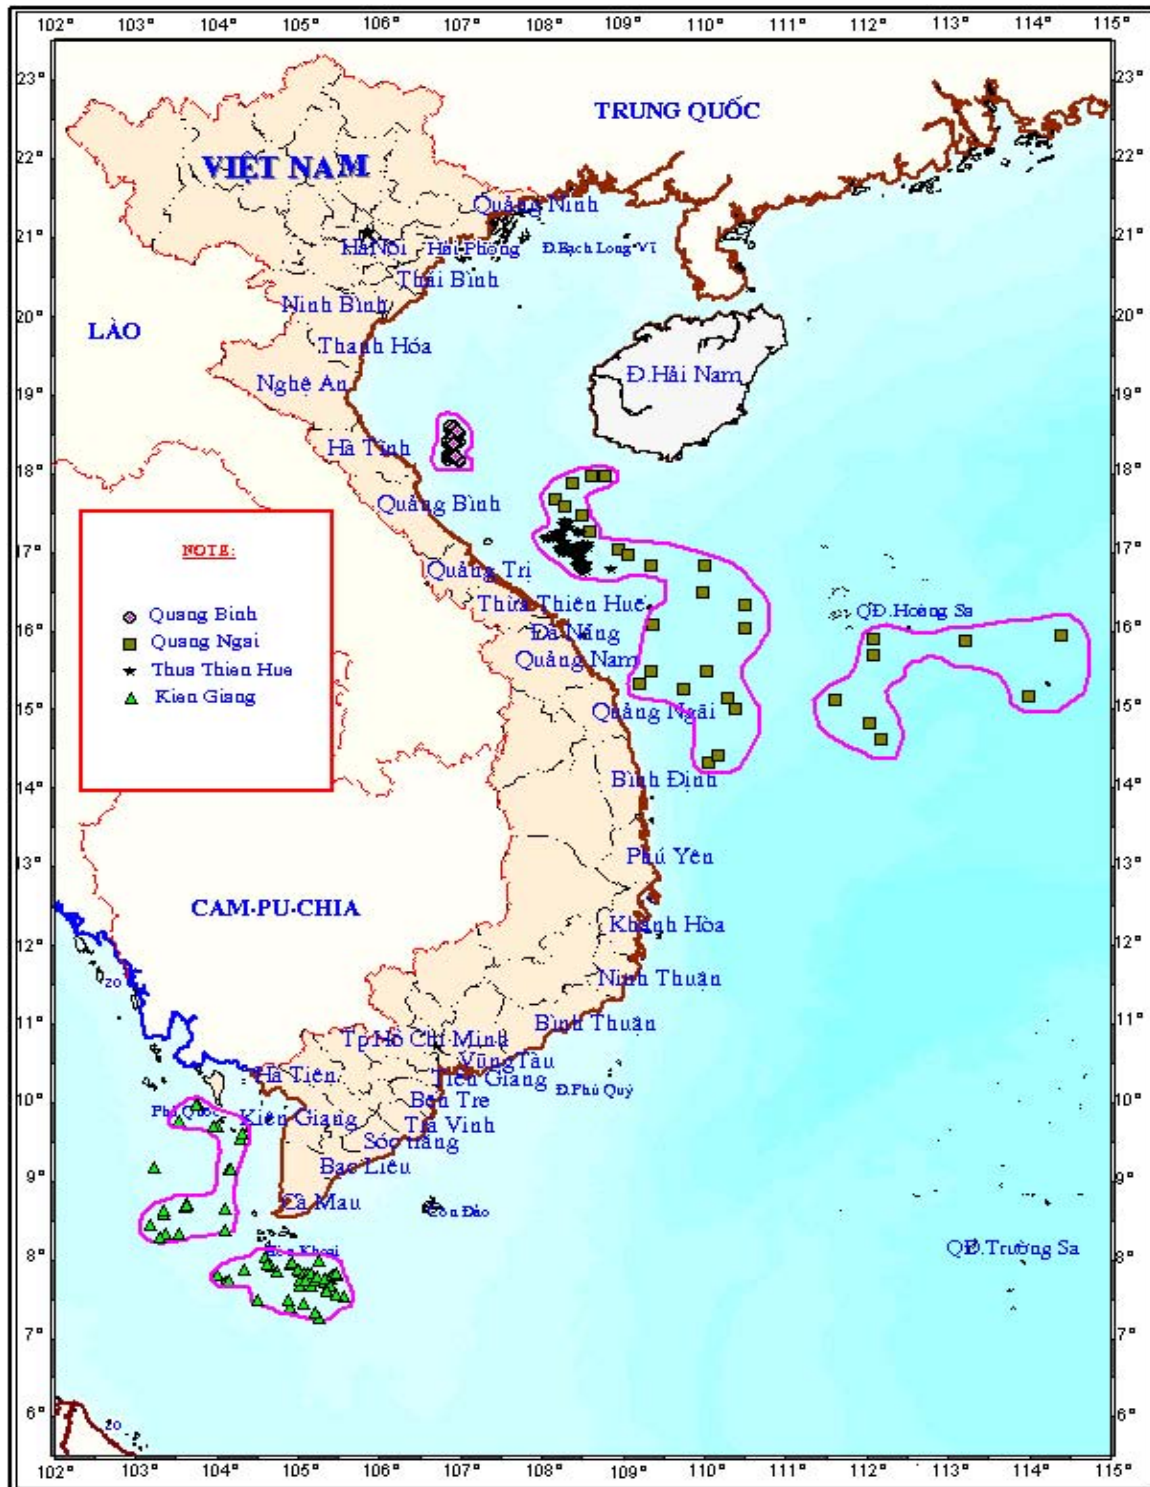

Figure 7. Fishing grounds of pair trawl fishery in the Southwest monsoon season, 1998 - 2000

Figure 8: Fishing grounds of otter trawl fishery in the Northeast monsoon season, 1998 - 2000

Figure 9. Fishing grounds of otter trawl fishery in the Southwest monsoon season, 1991 - 2000

Figure 10. Fishing grounds of gillnet fishery in the Northeast monsoon season 1999 - 2000

Figure 11. Fishing grounds of gillnet fishery in the Southwest monsoon season, 1995 – 2000