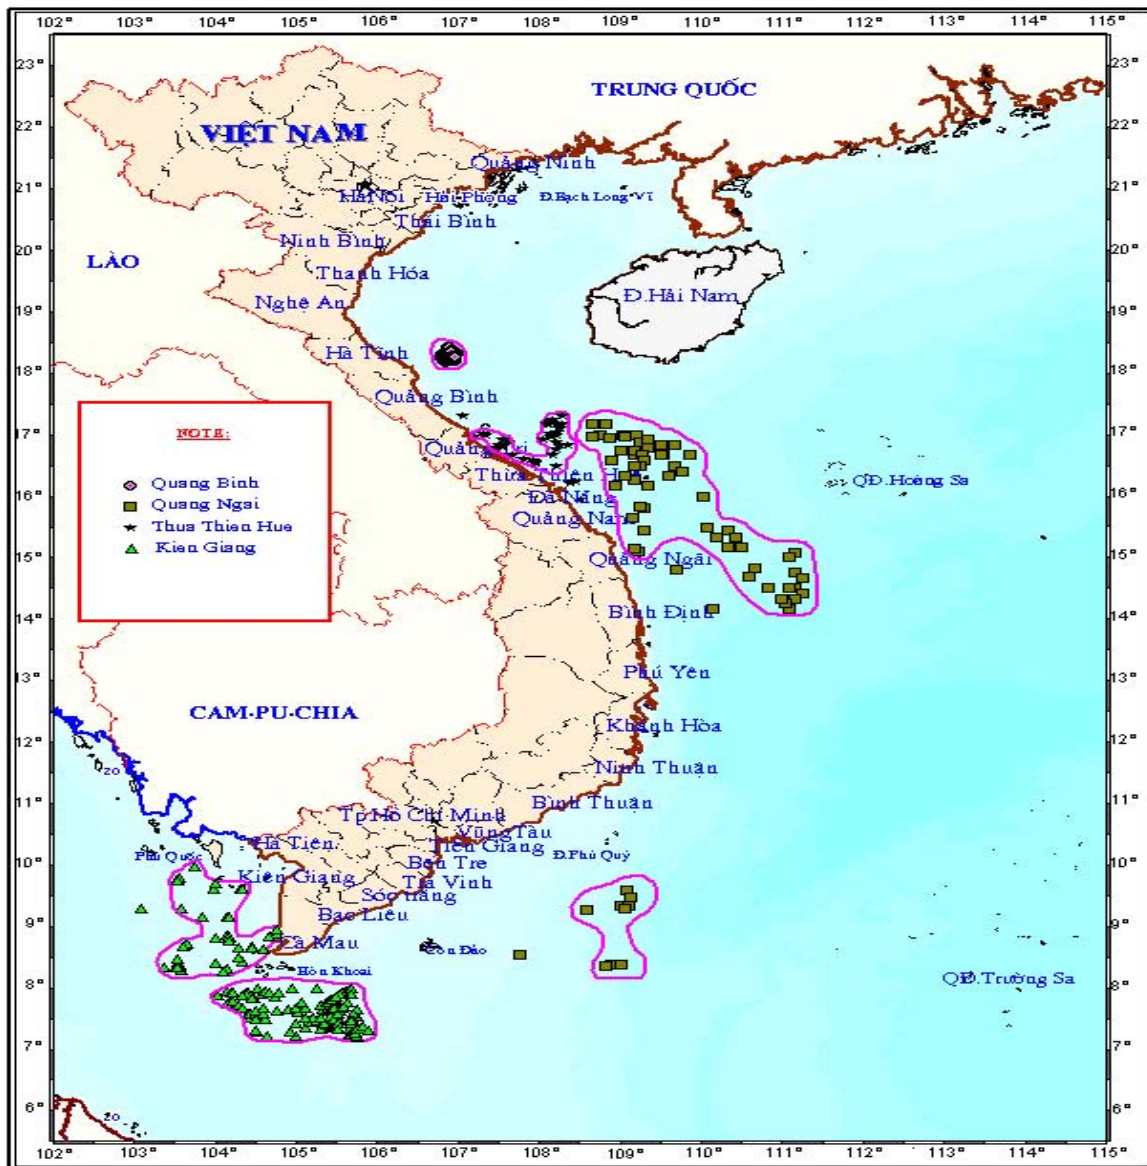

Figure 7. Fishing grounds of pair trawl fishery in the Southwest monsoon season, 1998 - 2000

Figure 8: Fishing grounds of otter trawl fishery in the Northeast monsoon season, 1998 - 2000

Figure 9. Fishing grounds of otter trawl fishery in the Southwest monsoon season, 1991 - 2000

Figure 10. Fishing grounds of gillnet fishery in the Northeast monsoon season 1999 - 2000

Figure 11. Fishing grounds of gillnet fishery in the Southwest monsoon season, 1995 – 2000