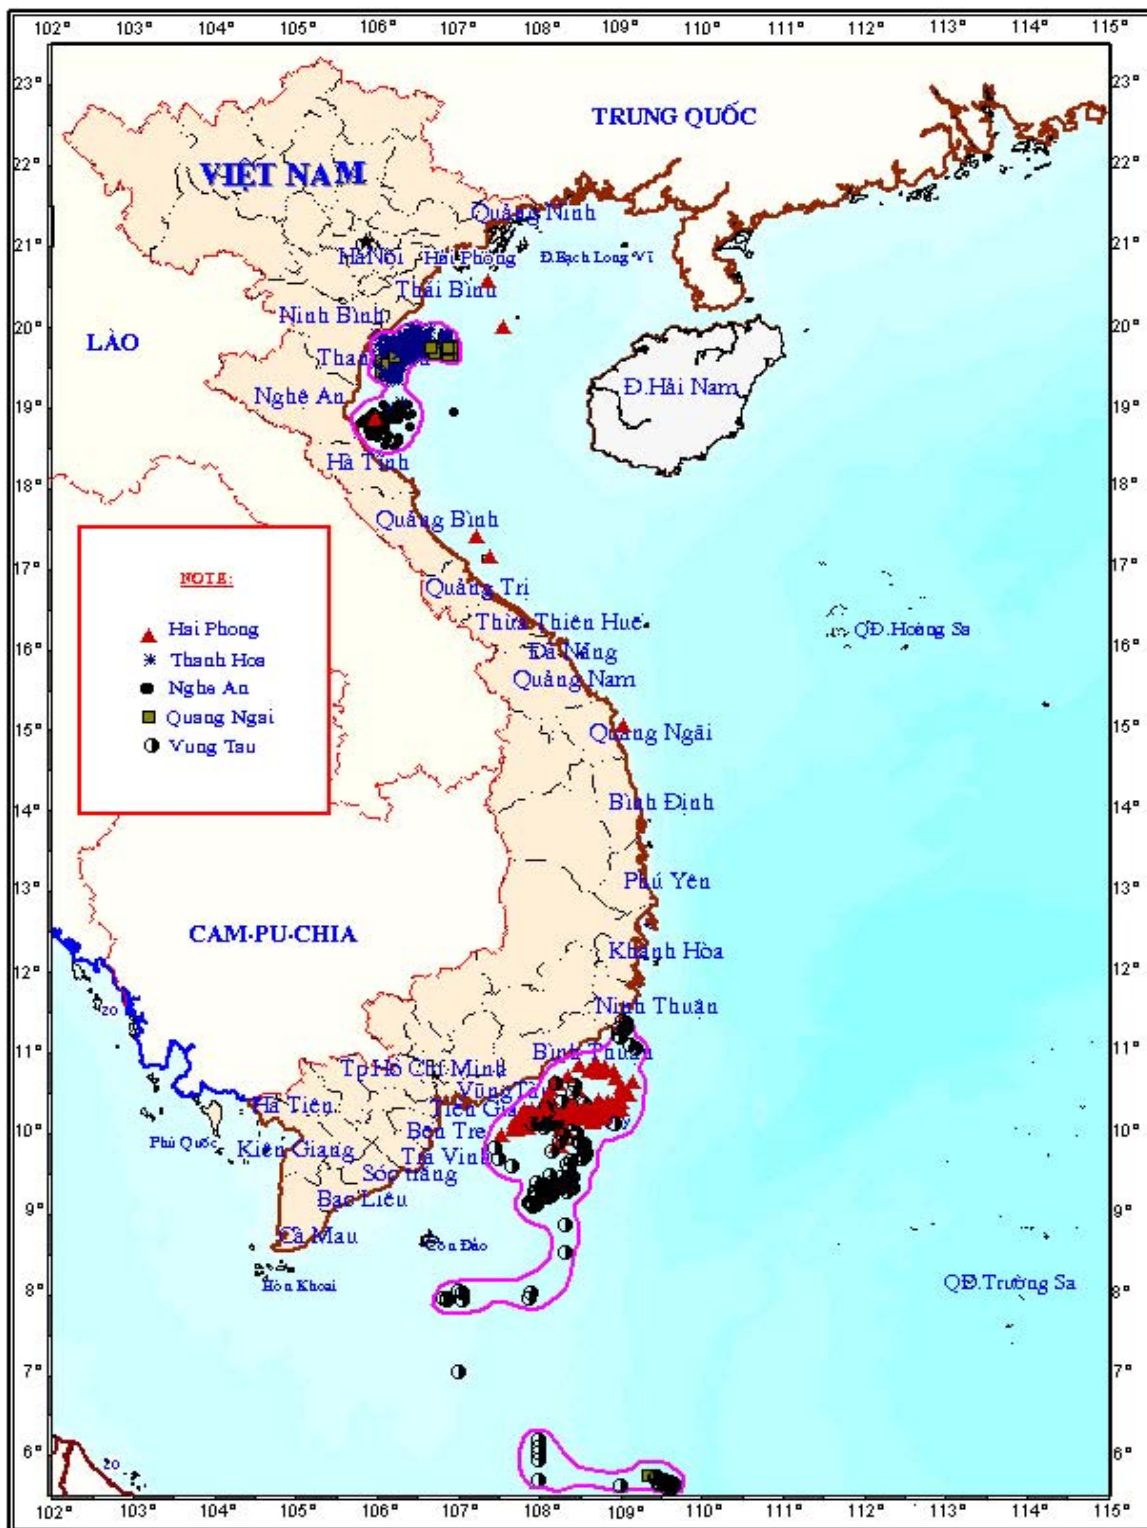

Figure 7. Fishing grounds of pair trawl fishery in the Southwest monsoon season, 1998 - 2000

Figure 8: Fishing grounds of otter trawl fishery in the Northeast monsoon season, 1998 - 2000

Figure 9. Fishing grounds of otter trawl fishery in the Southwest monsoon season, 1991 - 2000

Figure 10. Fishing grounds of gillnet fishery in the Northeast monsoon season 1999 - 2000

Figure 11. Fishing grounds of gillnet fishery in the Southwest monsoon season, 1995 – 2000