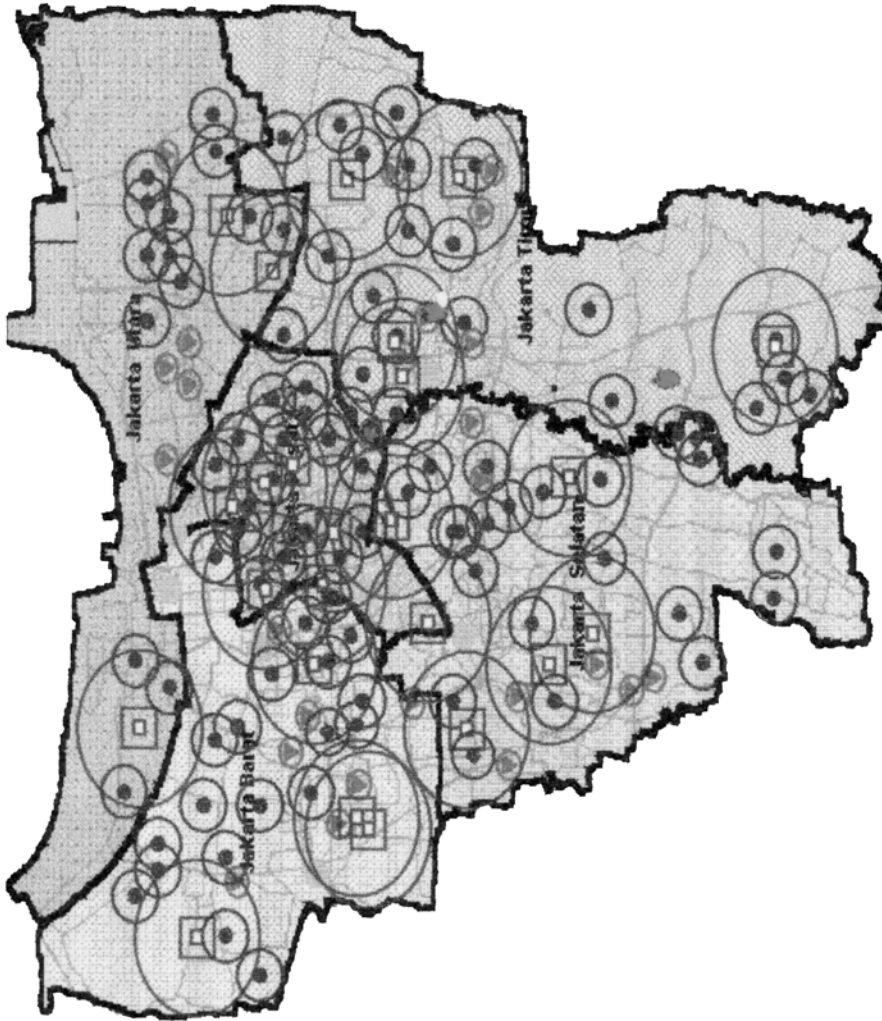

Map 4 Jakarta: location of markets

●	WHOLESALE MARKET
•	TRADITIONAL MARKET
⊕	SUPERMARKET
□	TRADE CENTER
●	PRIMARY CENTER AREA :
1.	Glodok (Old City)
2.	Manoga Dua
3.	Gajah Mada and Hayam Wuruk
4.	Pasar Baru
5.	Segitiga Senin (Senin Triangle)
6.	Sabang
7.	Tanah Abang
8.	Tanjung Duren
9.	SPI Kembangan
10.	Blok M
11.	Jatinegara
12.	Kelapa Gading
Kind of market :	
1.	Wholesale Market
2.	Traditional market
3.	Supermarket
4.	Trade Centre
Total	232