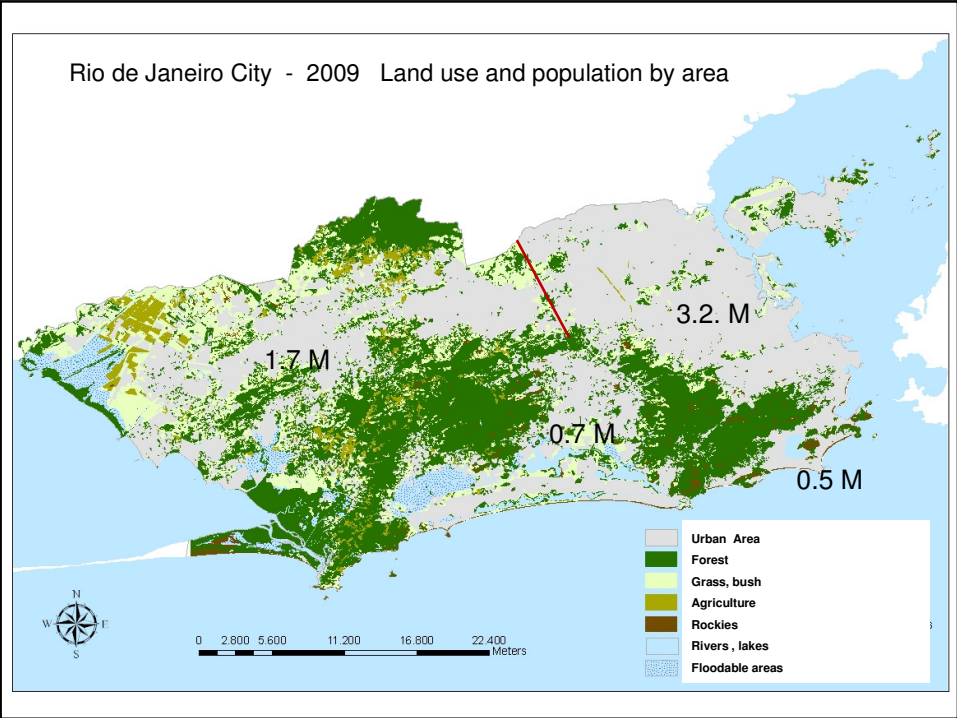

WUF 5 – Food Security: Bridging The Urban-Rural Divide

*RIO : URBAN FORESTS*

Rio de Janeiro City = 6.1M inhabitants - 1,224 km<sup>2</sup>

**CITY OF RIO – IPP – Department of Information**

Formal area, Slum and Forest (TIJ)

Formal area and forest (TIJ ALTO)

Agriculture and woodland (MEN)

Poor houses, bush PAC

Agriculture SC

Urban occupation, deforestation, forest SC GB

The city arriving... GB