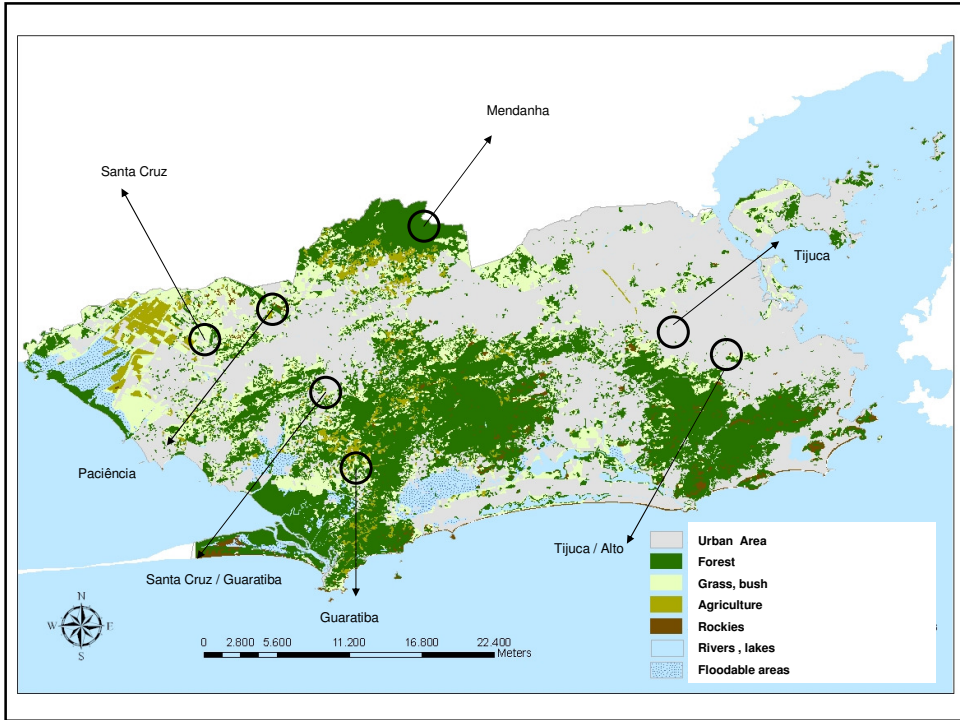

WUF 5 – Food Security: Bridging The Urban-Rural Divide

*RIO : URBAN FORESTS*

Rio de Janeiro City = 6.1M inhabitants - 1,224 km<sup>2</sup>

**CITY OF RIO – IPP – Department of Information**

Formal area, Slum and Forest (TIJ)

Formal area and forest (TIJ ALTO)

Agriculture and woodland (MEN)

Poor houses, bush PAC

Agriculture SC

Urban occupation, deforestation, forest SC GB

The city arriving... GB