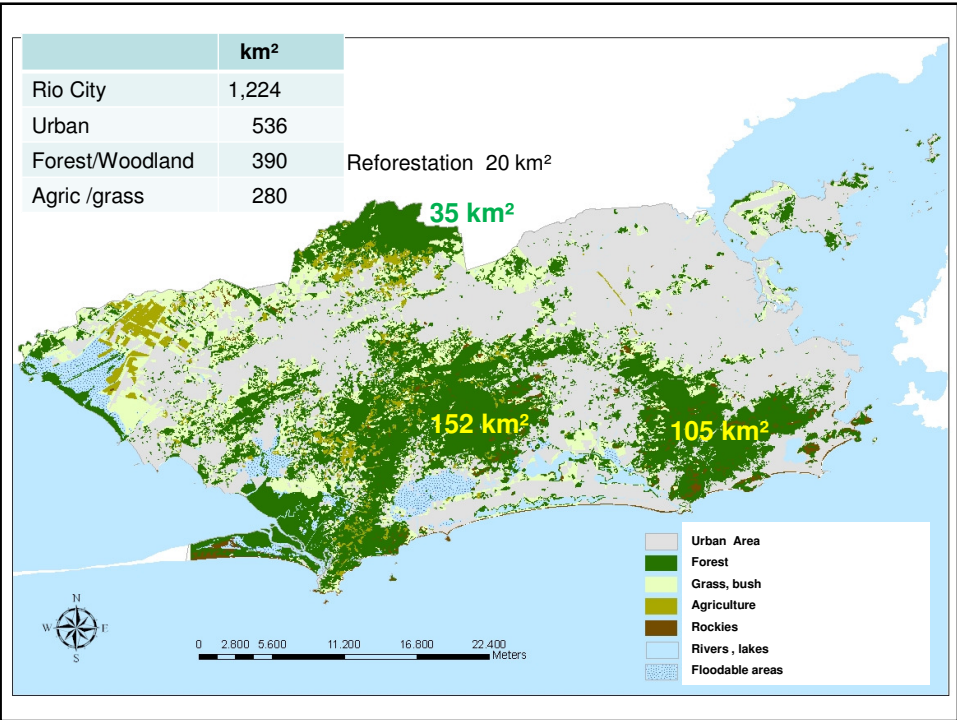

WUF 5 – Food Security: Bridging The Urban-Rural Divide

*RIO : URBAN FORESTS*

Rio de Janeiro City = 6.1M inhabitants - 1,224 km<sup>2</sup>

**CITY OF RIO – IPP – Department of Information**

Formal area, Slum and Forest (TIJ)

Formal area and forest (TIJ ALTO)

Agriculture and woodland (MEN)

Poor houses, bush PAC

Agriculture SC

Urban occupation, deforestation, forest SC GB

The city arriving... GB