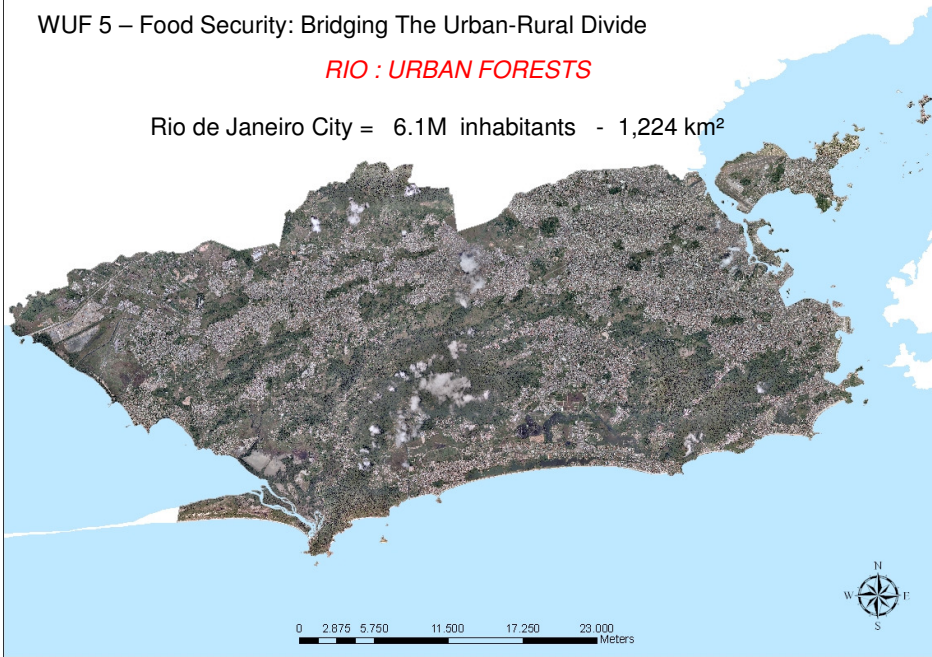

WUF 5 – Food Security: Bridging The Urban-Rural Divide

*RIO : URBAN FORESTS*

Rio de Janeiro City = 6.1M inhabitants - 1,224 km<sup>2</sup>

**CITY OF RIO – IPP – Department of Information**

Formal area, Slum and Forest (TIJ)