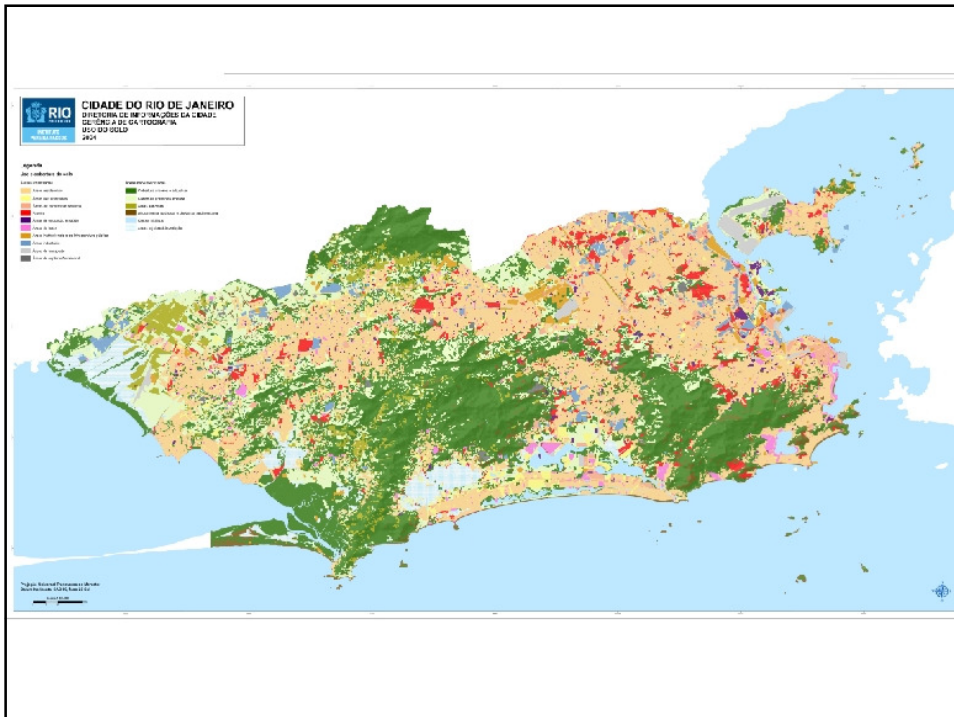

WUF 5 – Food Security: Bridging The Urban-Rural Divide

*RIO : URBAN FORESTS*

Rio de Janeiro City = 6.1M inhabitants - 1,224 km<sup>2</sup>

**CITY OF RIO – IPP – Department of Information**

Formal area, Slum and Forest (TIJ)

Formal area and forest (TIJ ALTO)

Agriculture and woodland (MEN)

Poor houses, bush PAC

Agriculture SC

Urban occupation, deforestation, forest SC GB

The city arriving... GB