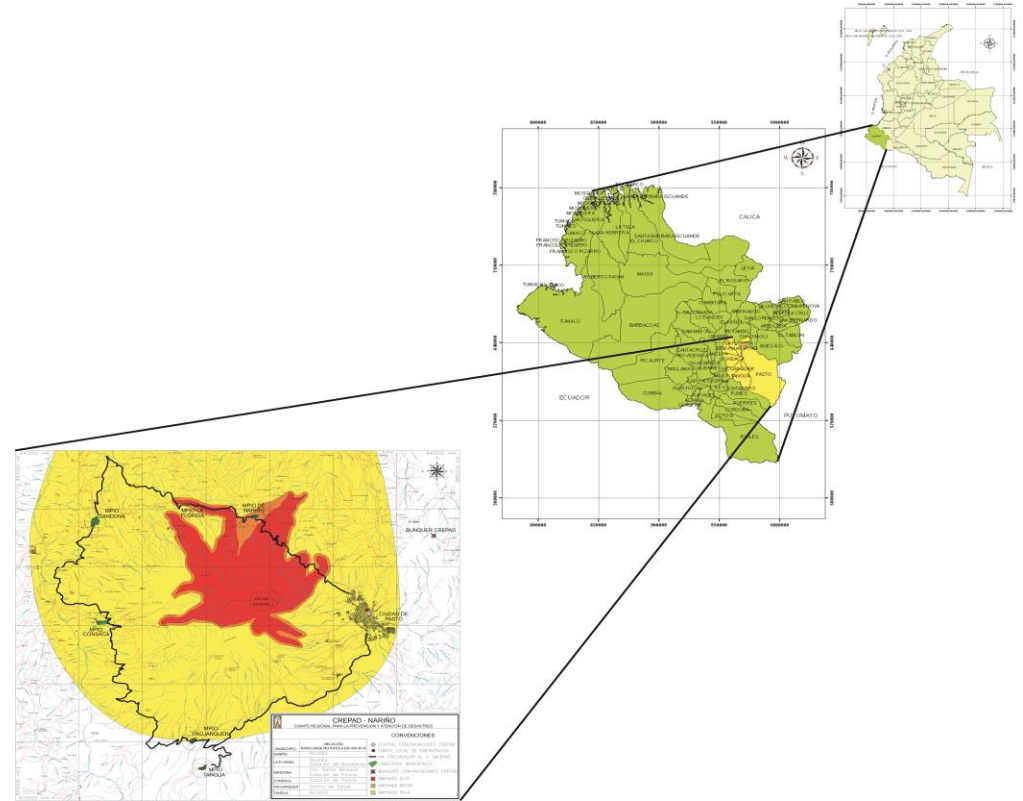

Presidencia de la República

Gobernación de
Nariño

In 1985, an area of about 8600 hectares approximate on the top of the volcano was declared as National Wildlife Sanctuary, which is shared by 7 municipalities. This rich in biodiversity hotspot, is characterized by a rugged and broken topography and altitudes between 2200 and 4276 meters.