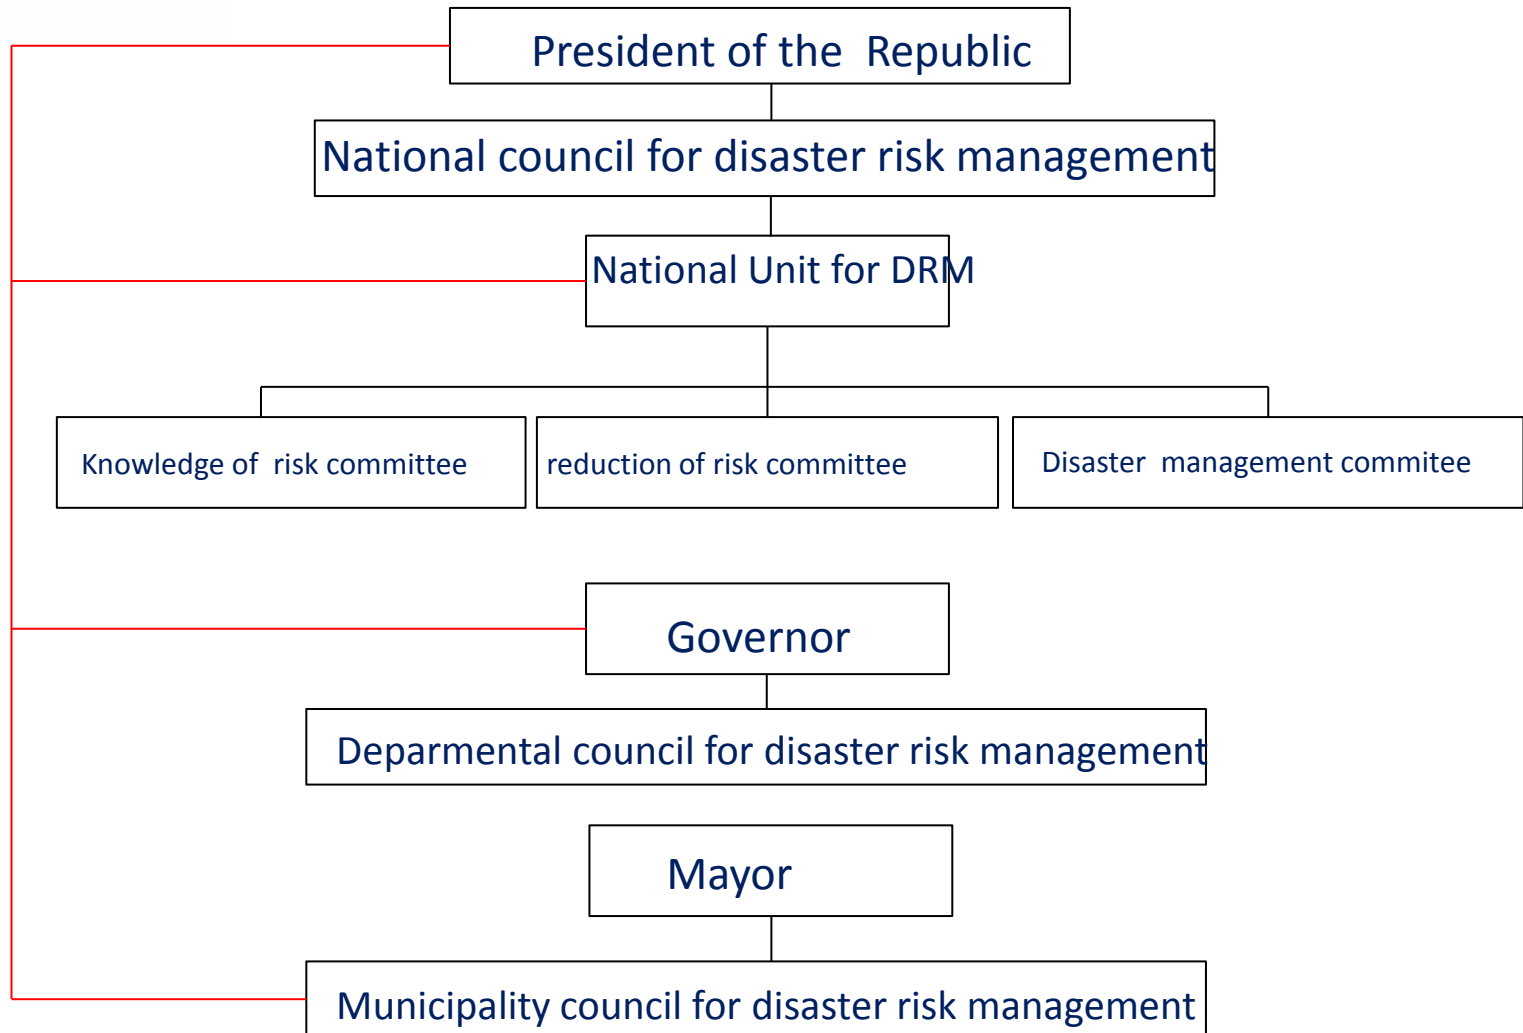

RISK MANAGEMENT AND SUSTAINABILITY IN THE MOUNTAINS OF NARIÑO - COLOMBIA

Lina Dorado González
MSc Sustainable Development
Head of The Disasters Risk Management Unit - Government of Nariño, Colombia.

Ormea, July 7th of 2014

LINA DORADO GONZALEZ

Director

**Head of The Disasters Risk Management Unit
Nariño Government**

Environment and Disaster Risk Management Specialist with 10 years of progressive experience working on the intersections of social and technical aspects with the National System of Disasters Risk Management of Colombia.

Presidencia de la República

Gobernación de
Nariño