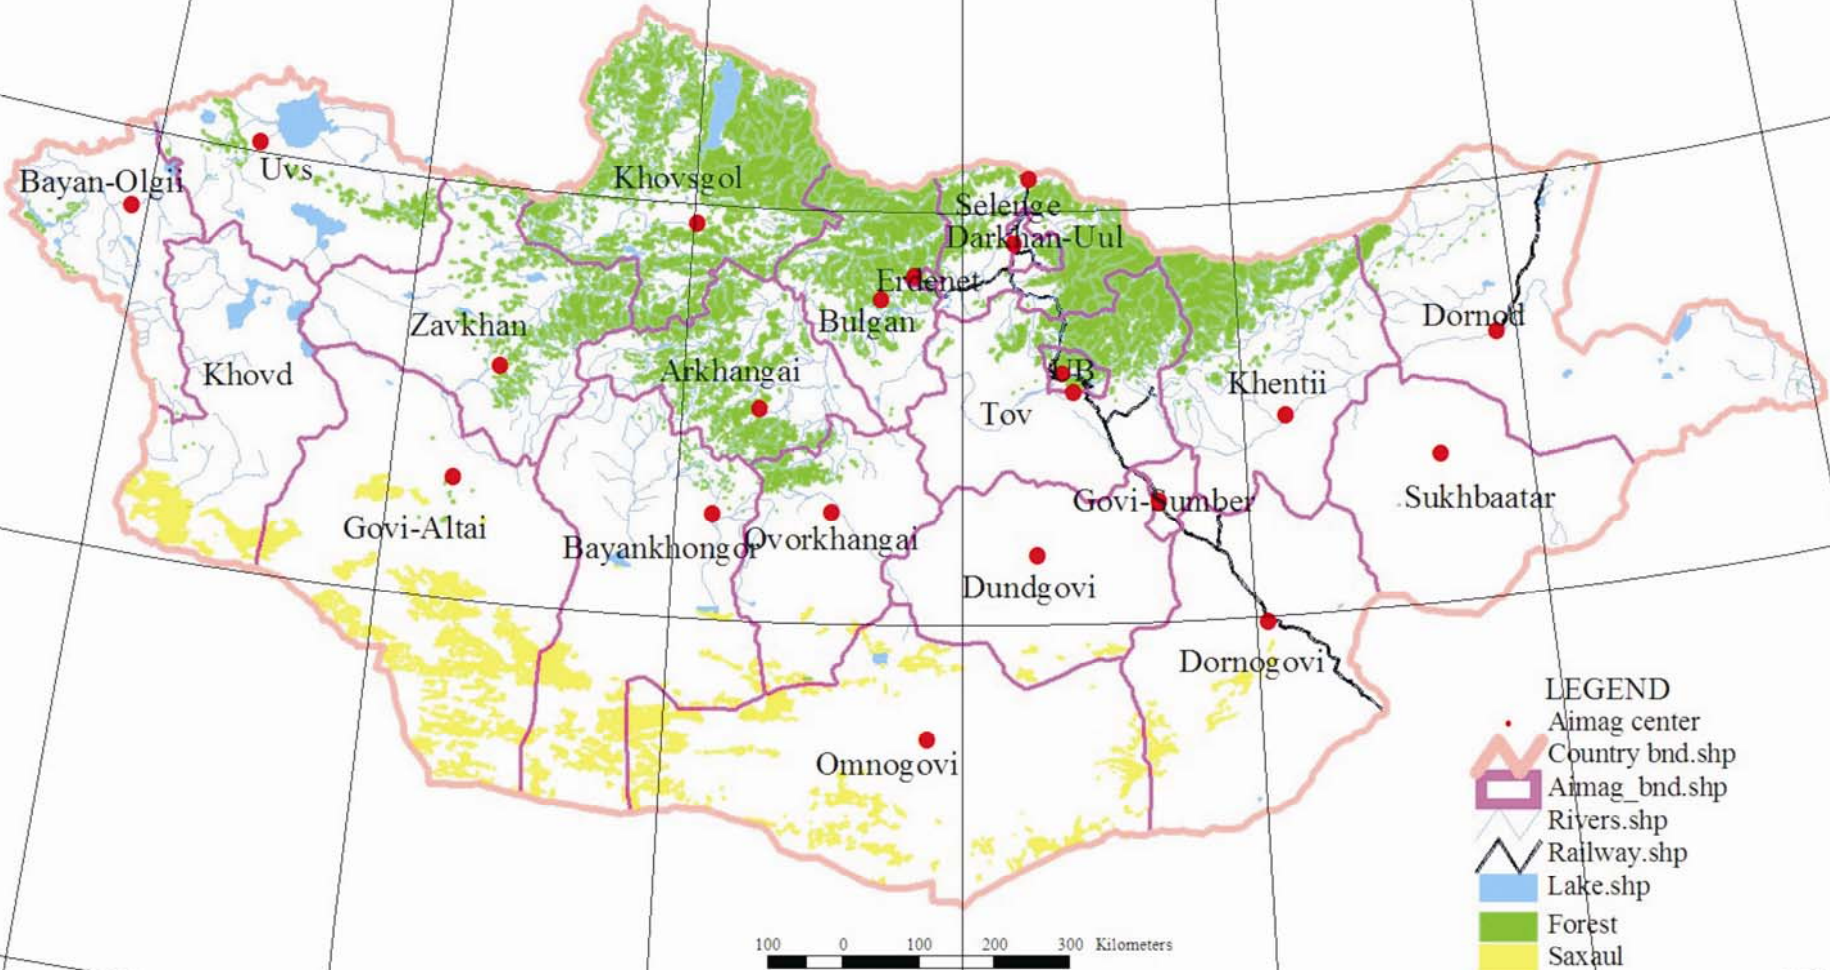

Kingdom of the Netherlands

Capacity Building and Institutional Development of Participatory Forestry in Mongolia

Elizabeth Fontein
The Netherlands
IPROMO Course 2010

Photo: *Sanguisorba officinalis*, Terelj Protected Area, Mongolia

FOREST MAP OF MONGOLIA

Forest area size $\approx 175,200\text{km}^2$

Uses

- Fuelwood
- Construction, concession logging
- Medicinal plants
- Hunting

Challenges

- Intensive logging during socialist period
- Central governance with low capacity
- “Open access”
- Corruptive system