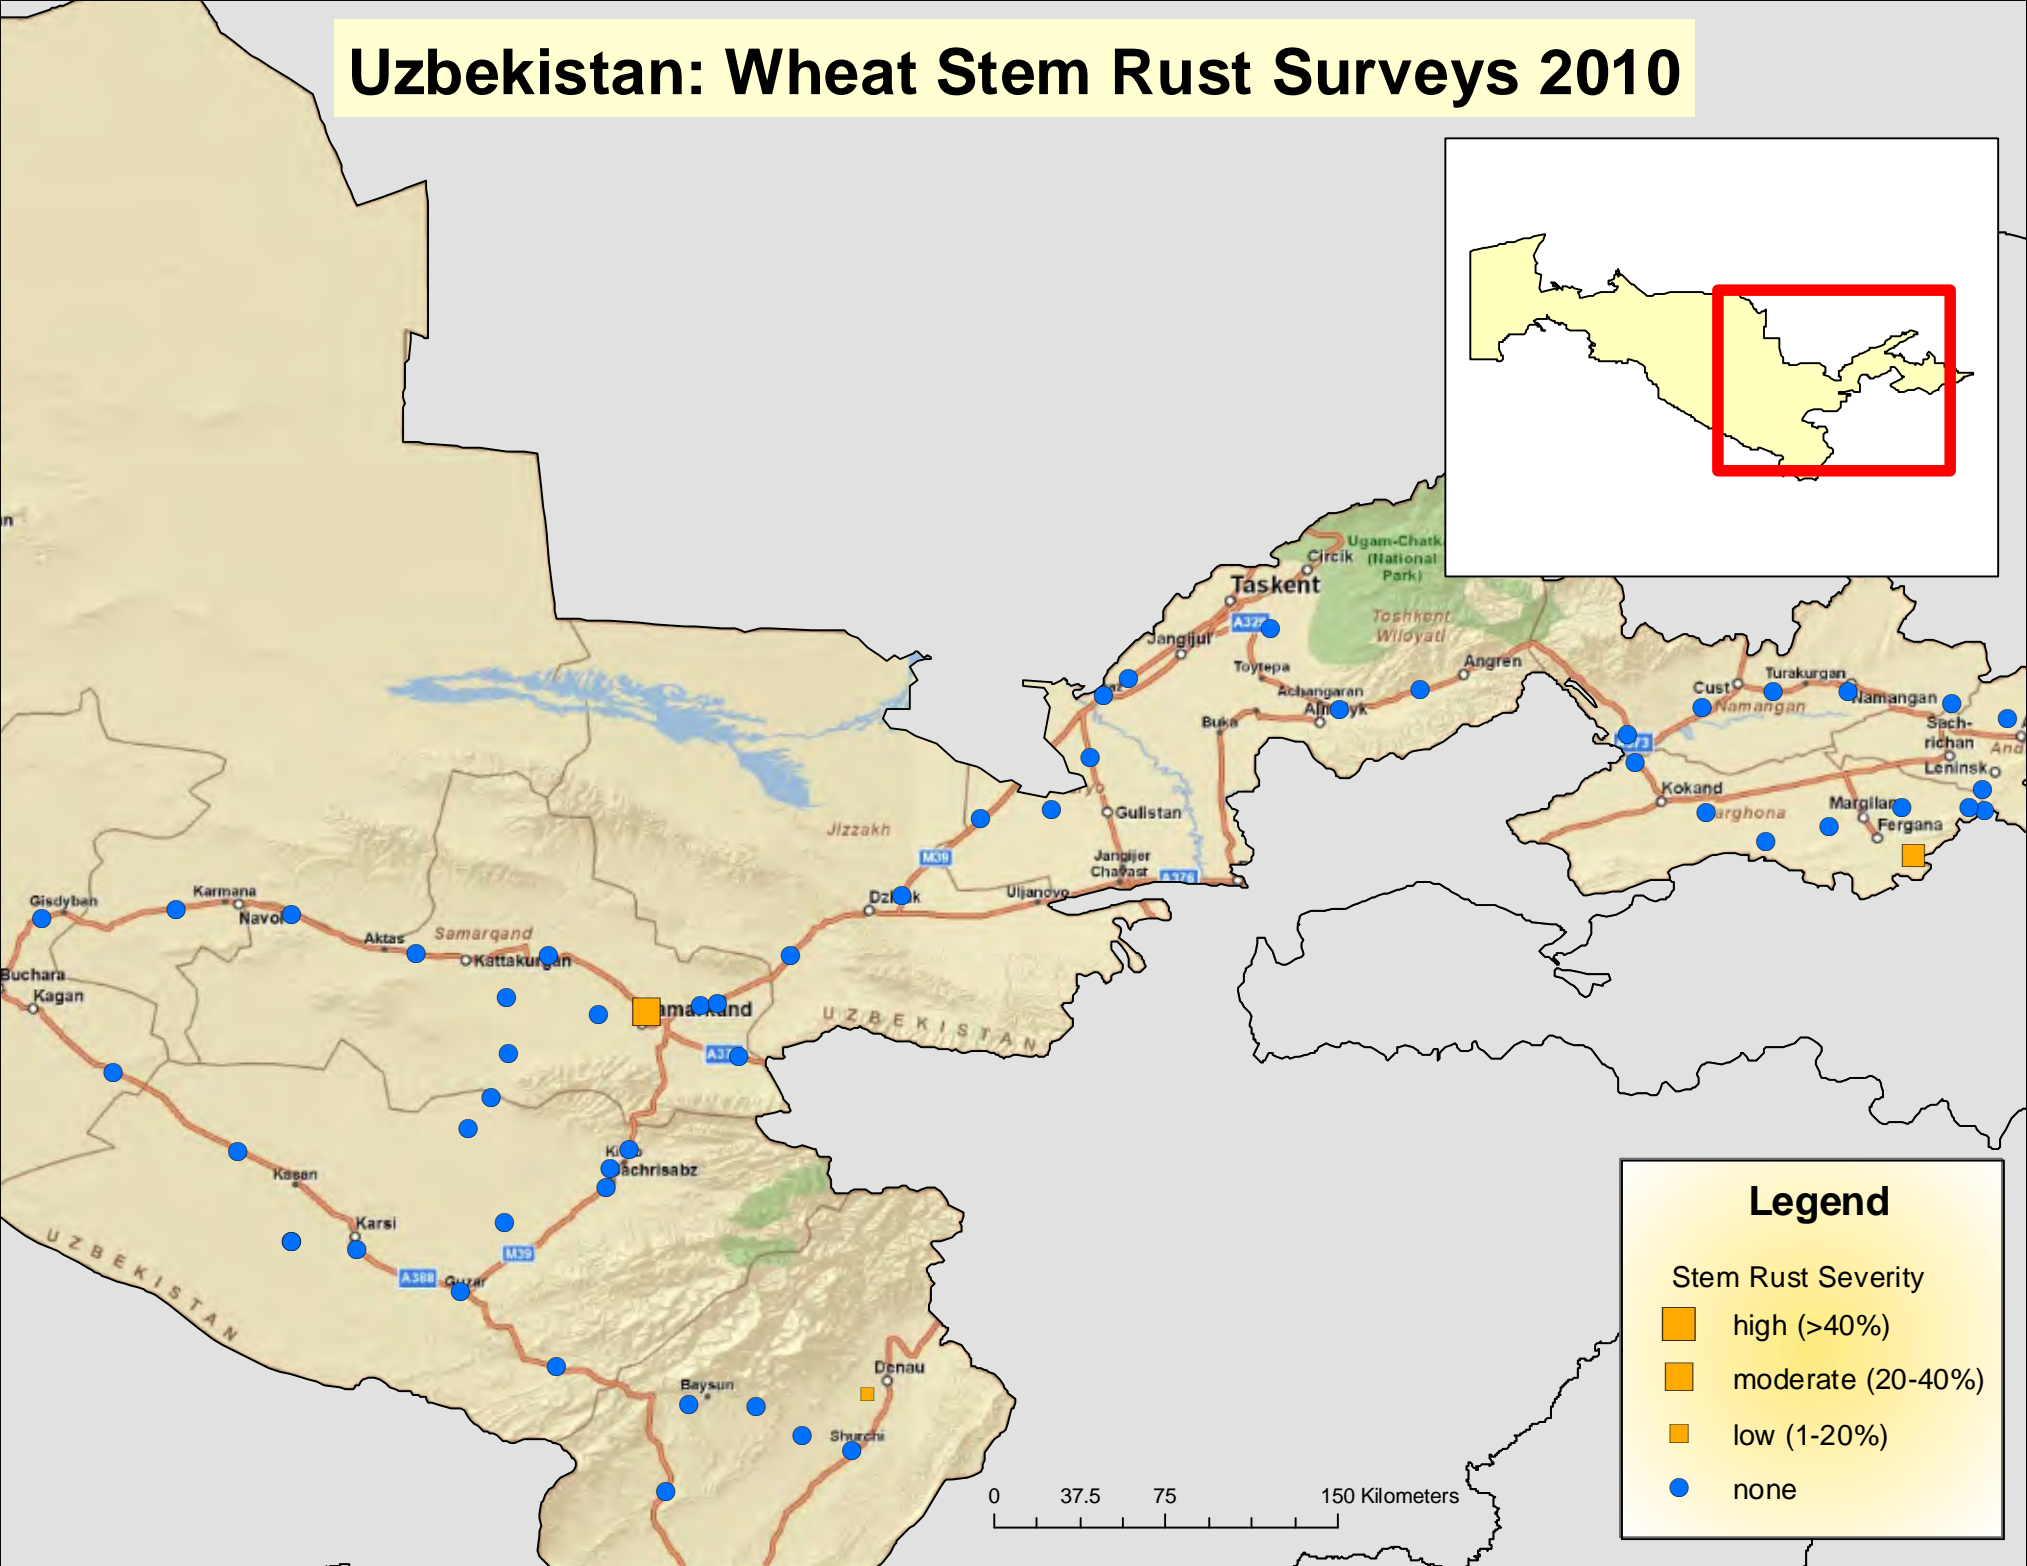

Uzbekistan: Wheat Stem Rust Surveys 2010

Legend

Stem Rust Severity

-  high (>40%)
-  moderate (20-40%)
-  low (1-20%)
-  none