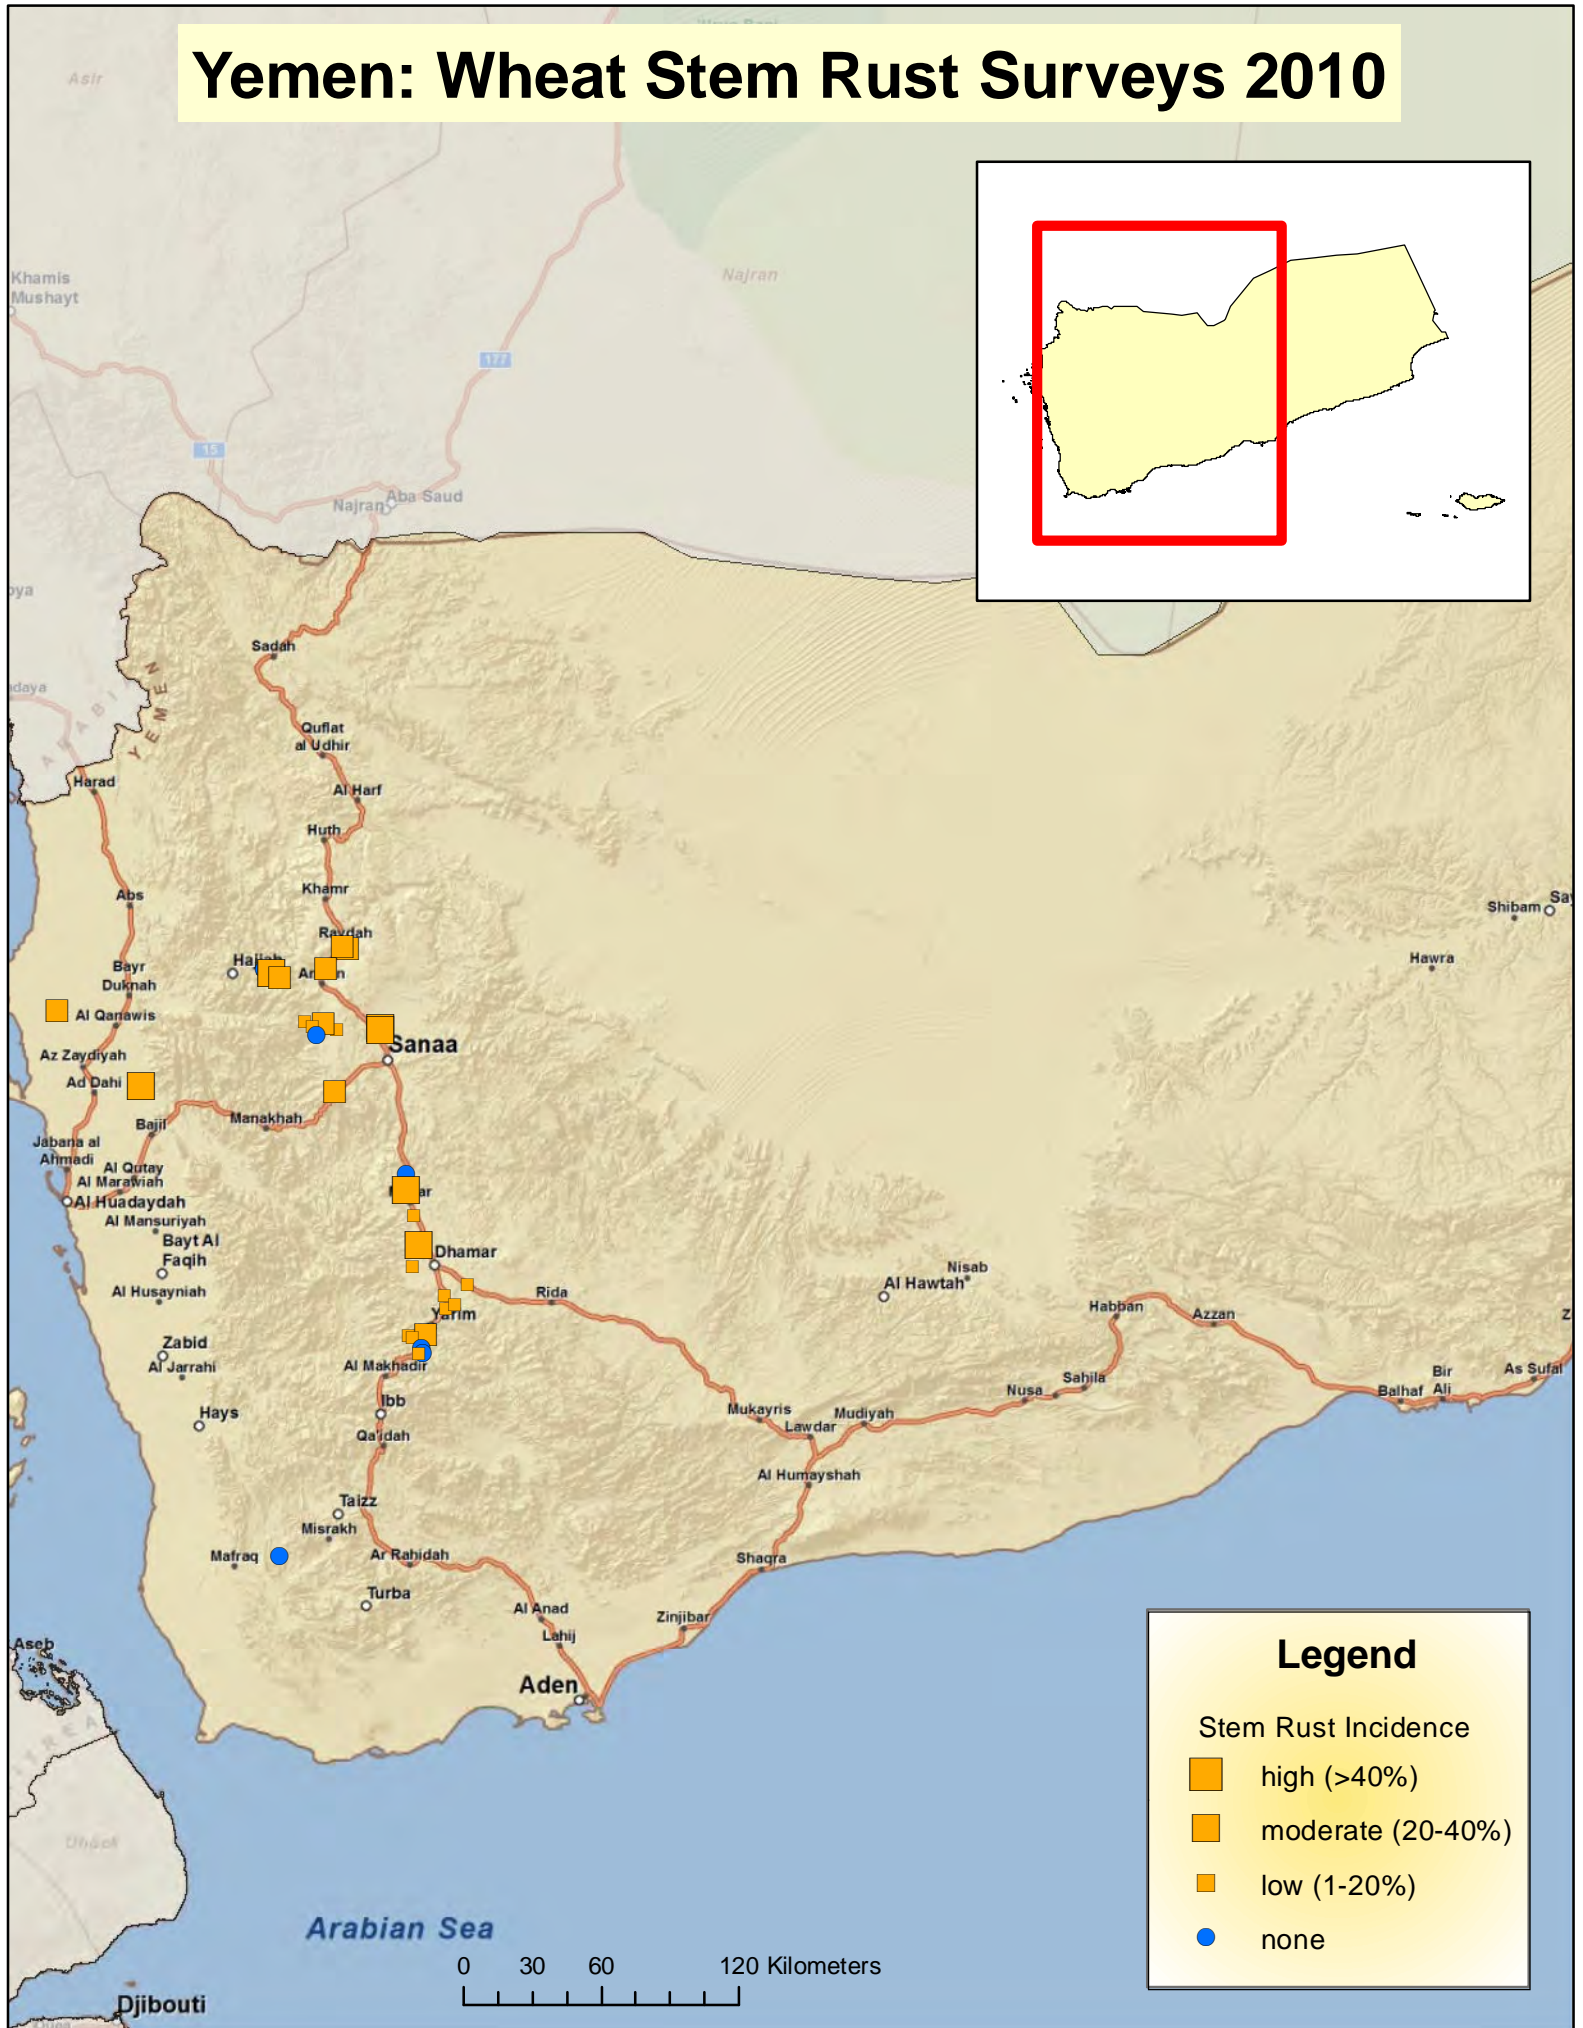

Yemen: Wheat Stem Rust Surveys 2010

Legend

Stem Rust Incidence

- high (>40%)
- moderate (20-40%)
- low (1-20%)
- none

0 30 60 120 Kilometers