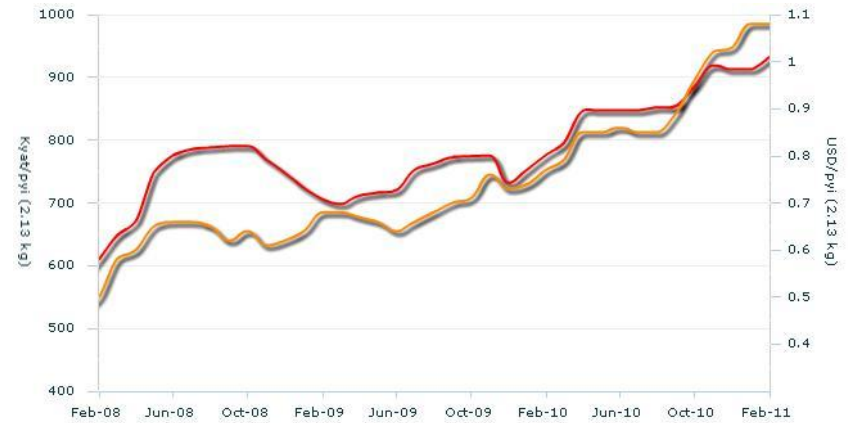

USD vs. LCU

Legend

- Myanmar, National Average, Rice, Retail, (Kyat/pyi (2.13 kg))
- Myanmar, National Average, Rice, Retail, (Kyat/pyi (USD/pyi (2.13 kg)))

Data source

1. ■ Central Statistical Organization - <http://www.csostat.gov.mm/>