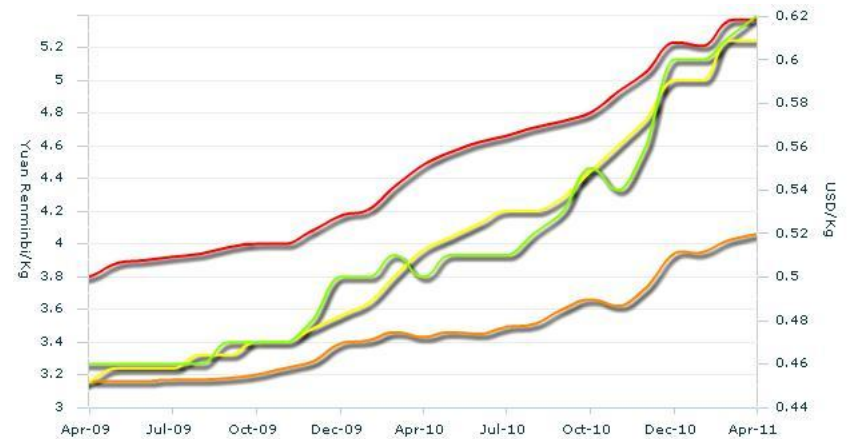

USD vs. LCU

Legend

- China, Average of 50 main cities, Rice (Japonica second quality), Retail, (Yuan Renminbi/Kg)
- China, Average of 50 main cities, Wheat (flour), Retail, (Yuan Renminbi/Kg)
- China, Average of 50 main cities, Rice (Japonica second quality), Retail, (USD/Kg)
- China, Average of 50 main cities, Wheat (flour), Retail, (USD/Kg)

Data sources

1. ■ National Bureau of Statistics of China - <http://www.stats.gov.cn/tjsj/qtsj/dzcszvspj/>
2. ■ National Bureau of Statistics of China - <http://www.stats.gov.cn/tjsj/qtsj/dzcszvspj/>