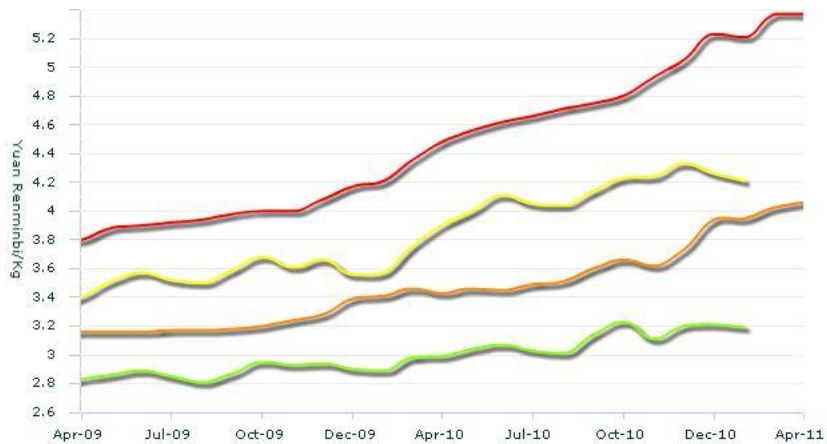

CHINA

Nominal vs. Real prices

Legend

- China, Average of 50 main cities, Rice (Japonica second quality), Retail, (Yuan Renminbi/Kg)
- China, Average of 50 main cities, Wheat (flour), Retail, (Yuan Renminbi/Kg)
- China, Average of 50 main cities, Rice (Japonica second quality), Retail, (Yuan Renminbi - real/Kg)
- China, Average of 50 main cities, Wheat (flour), Retail, (Yuan Renminbi - real/Kg)

Data sources

1. ■ National Bureau of Statistics of China - <http://www.stats.gov.cn/tjsj/qtsj/dzcszvspj/>
2. ■ National Bureau of Statistics of China - <http://www.stats.gov.cn/tjsj/qtsj/dzcszvspj/>