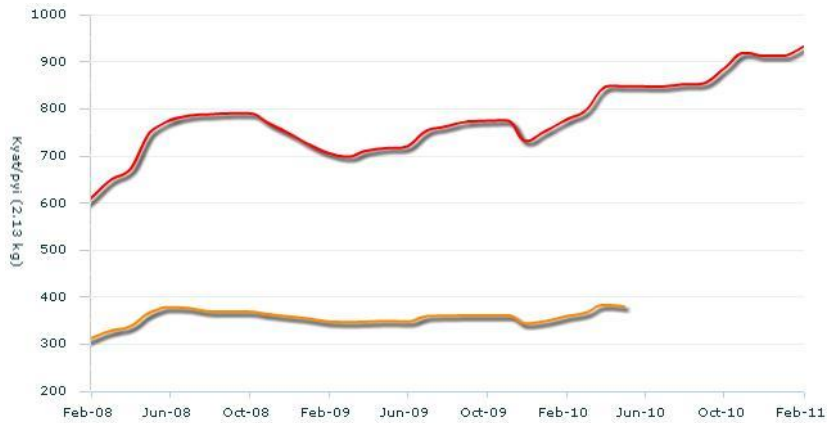

MYANMAR

Nominal vs. Real prices

Legend

- Myanmar, National Average, Rice, Retail, (Kyat/pyi (2.13 kg))
- Myanmar, National Average, Rice, Retail, (Kyat/pyi (Kyat - real/pyi (2.13 kg)))

Data source

1. ■ Central Statistical Organization - <http://www.csostat.gov.mm/>