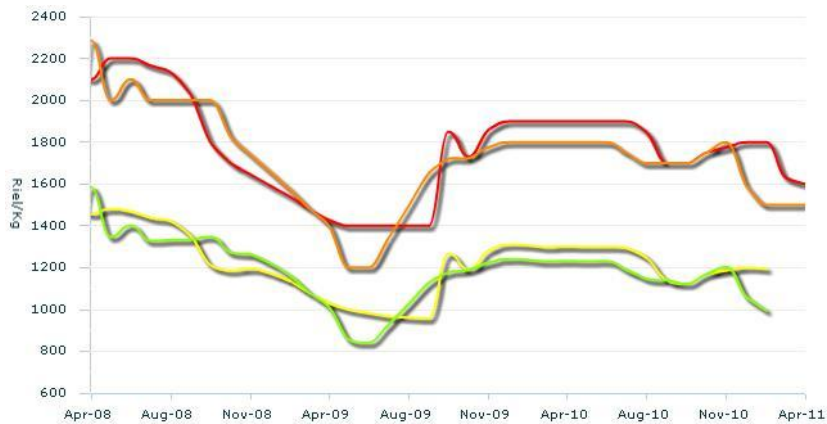

CAMBODIA

Nominal vs. Real prices

Legend

- Cambodia, Phnom Penh, Rice (Mix), Wholesale, (Riel/Kg)
- Cambodia, Banteay Meanchey, Rice (Mix), Wholesale, (Riel/Kg)
- Cambodia, Phnom Penh, Rice (Mix), Wholesale, (Riel - real/Kg)
- Cambodia, Banteay Meanchey, Rice (Mix), Wholesale, (Riel - real/Kg)

Data sources

1. ■ Cambodia Agricultural Market Information System - <http://www.camis-kh.org/>
2. ■ Cambodia Agricultural Market Information System - <http://www.camis-kh.org/>