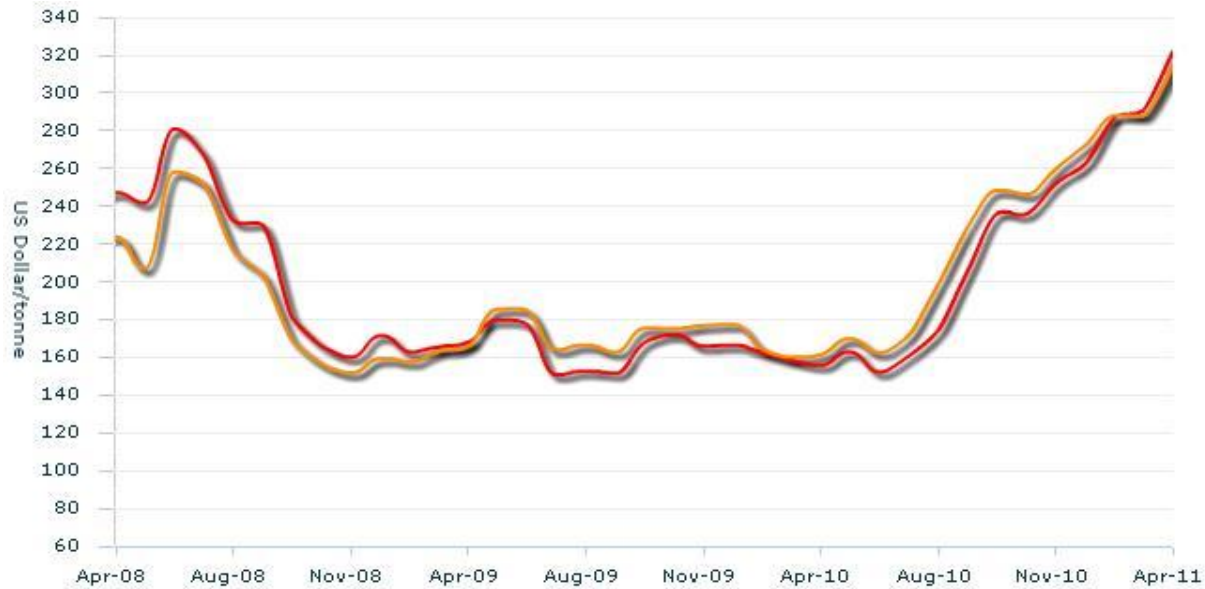

Export prices of maize

Legend

- INTERNATIONAL PRICES, USA: Gulf, Maize (US No. 2, Yellow), Export, (US Dollar/tonne)
- INTERNATIONAL PRICES, Argentina: Up River, Maize (Argentina), Export, (US Dollar/tonne)

Data sources

1. International Grain Council and USDA
2. International Grain Council and USDA