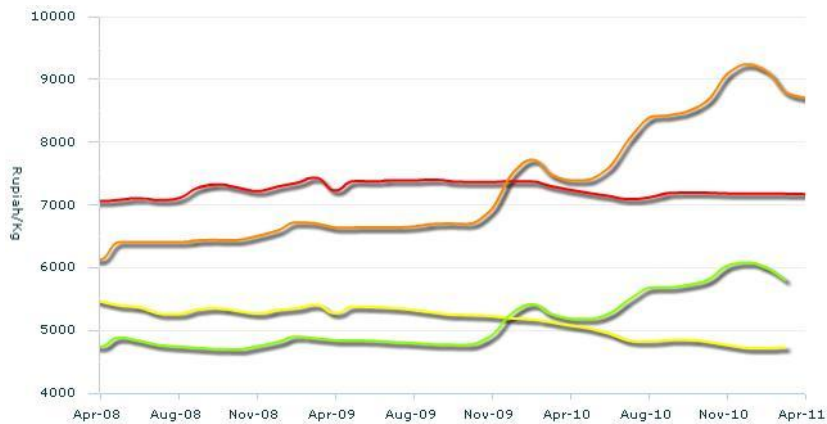

Data sources

1. ■ Department of Agriculture Marketing (DAM), Bangladesh
2. ■ Department of Agriculture Marketing (DAM), Bangladesh

USD vs. LCU

Legend

- Bangladesh, Dhaka, Wheat (flour), Retail, (Taka/Kg)
- Bangladesh, Dhaka, Rice (coarse), Retail, (Taka/Kg)
- Bangladesh, Dhaka, Wheat (flour), Retail, (USD/Kg)
- Bangladesh, Dhaka, Rice (coarse), Retail, (USD/Kg)

Data sources

1. ■ Department of Agriculture Marketing (DAM), Bangladesh
2. ■ Department of Agriculture Marketing (DAM), Bangladesh

INDONESIA

Nominal vs. Real prices

Legend

- Indonesia, National Average, Wheat (flour), Retail, (Rupiah/Kg)
- Indonesia, National Average, Rice, Retail, (Rupiah/Kg)
- Indonesia, National Average, Wheat (flour), Retail, (Rupiah - real/Kg)
- Indonesia, National Average, Rice, Retail, (Rupiah - real/Kg)