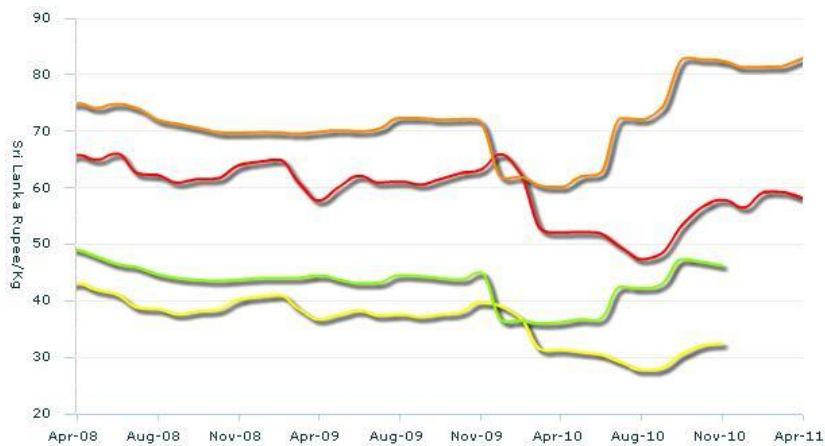

SRI LANKA

Nominal vs. Real prices

Legend

- Sri Lanka, Colombo, Rice (white), Retail, (Sri Lanka Rupee/Kg)
- Sri Lanka, Colombo, Wheat (flour), Retail, (Sri Lanka Rupee/Kg)
- Sri Lanka, Colombo, Rice (white), Retail, (Sri Lanka Rupee - real/Kg)
- Sri Lanka, Colombo, Wheat (flour), Retail, (Sri Lanka Rupee - real/Kg)

Data sources

1. ■ Department of Census and Statistics - <http://www.statistics.gov.lk/>
2. ■ Department of Census and Statistics - <http://www.statistics.gov.lk/>