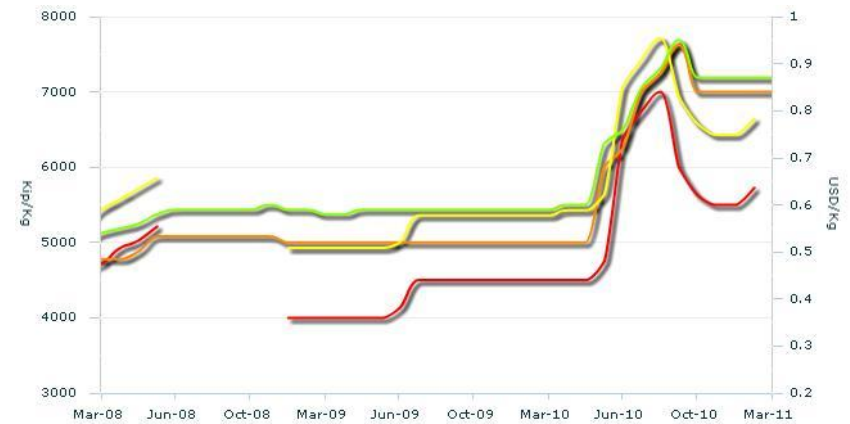

USD vs. LCU

Legend

1. Lao People's Democratic Republic, Khammouane, Rice (Glutinous,second quality), Retail, (Kip/Kg)
2. Lao People's Democratic Republic, Vientiane Capital, Rice (Glutinous,second quality), Retail, (Kip/Kg)
3. Lao People's Democratic Republic, Khammouane, Rice (Glutinous,second quality), Retail, (USD/Kg)
4. Lao People's Democratic Republic, Vientiane Capital, Rice (Glutinous,second quality), Retail, (USD/Kg)

Data sources

1. Ministry of Industry and Commerce
2. Ministry of Industry and Commerce