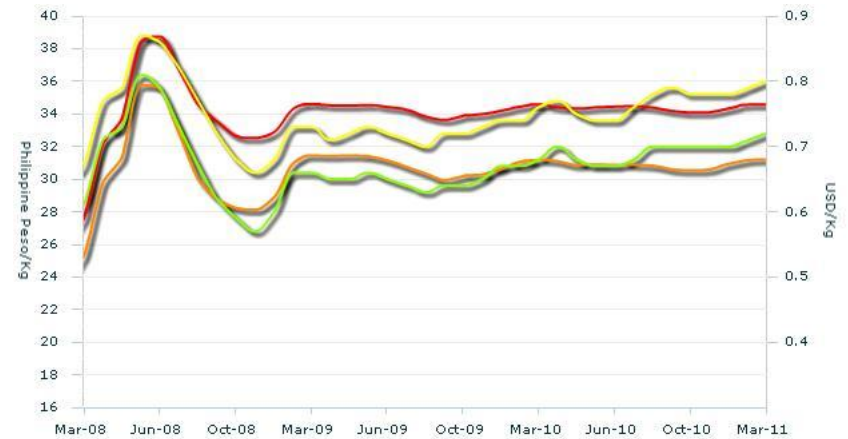

USD vs. LCU

Legend

- Philippines, National Average, Rice (well milled), Retail, (Philippine Peso/Kg)
- Philippines, National Average, Rice (regular milled), Retail, (Philippine Peso/Kg)
- Philippines, National Average, Rice (well milled), Retail, (USD/Kg)
- Philippines, National Average, Rice (regular milled), Retail, (USD/Kg)

Data sources

1. ■ Bureau of Agricultural Statistics - <http://countrystat.bas.gov.ph/>
2. ■ Bureau of Agricultural Statistics - <http://countrystat.bas.gov.ph/>