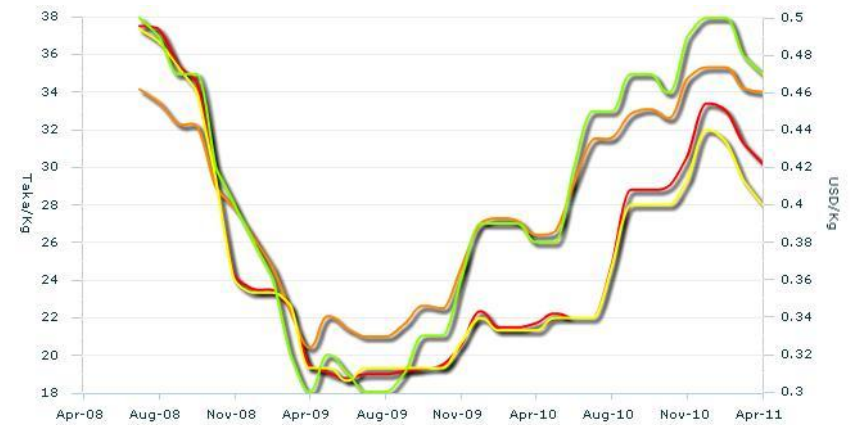

USD vs. LCU

Legend

- Bangladesh, Dhaka, Wheat (flour), Retail, (Taka/Kg)
- Bangladesh, Dhaka, Rice (coarse), Retail, (Taka/Kg)
- Bangladesh, Dhaka, Wheat (flour), Retail, (USD/Kg)
- Bangladesh, Dhaka, Rice (coarse), Retail, (USD/Kg)

Data sources

1. ■ Department of Agriculture Marketing (DAM), Bangladesh
2. ■ Department of Agriculture Marketing (DAM), Bangladesh