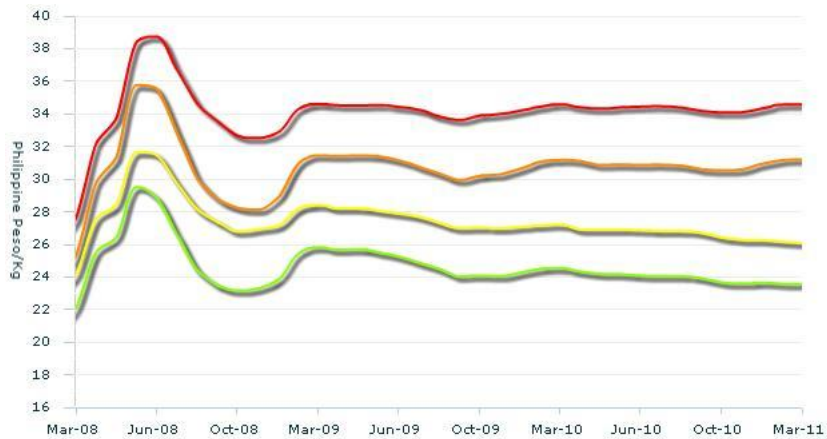

PHILIPPINES

Nominal vs. Real prices

Legend

- Philippines, National Average, Rice (well milled), Retail, (Philippine Peso/Kg)
- Philippines, National Average, Rice (regular milled), Retail, (Philippine Peso/Kg)
- Philippines, National Average, Rice (well milled), Retail, (Philippine Peso - real/Kg)
- Philippines, National Average, Rice (regular milled), Retail, (Philippine Peso - real/Kg)

Data sources

1. ■ Bureau of Agricultural Statistics - <http://countrystat.bas.gov.ph/>
2. ■ Bureau of Agricultural Statistics - <http://countrystat.bas.gov.ph/>