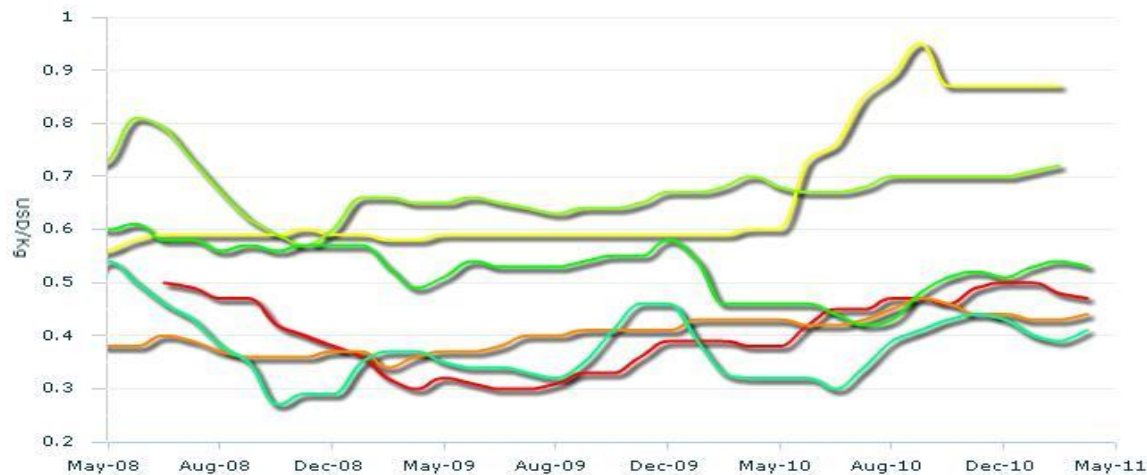

Retail prices of rice in selected Asian markets

Legend

- Bangladesh, Dhaka, Rice (coarse), Retail, (USD/Kg)
- India, Mumbai, Rice, Retail, (USD/Kg)
- Lao People's Democratic Republic, Vientiane Capital, Rice (Glutinous, second quality), Retail, (USD/Kg)
- Philippines, National Average, Rice (regular milled), Retail, (USD/Kg)
- Sri Lanka, Colombo, Rice (white), Retail, (USD/Kg)
- Viet Nam, Dong Thap, Rice (25% broken milled), Retail, (USD/Kg)

Data sources

1. ■ Department of Agriculture Marketing (DAM), Bangladesh
2. ■ Ministry of Consumer Affairs - <http://fcamin.nic.in/Events/EventListing.asp?Section=Price%20Monitoring%20Cell&id_pk=24&ParentID=0#>
3. ■ Ministry of Industry and Commerce
4. ■ Bureau of Agricultural Statistics - <http://countrystat.bas.gov.ph/>
5. ■ Department of Census and Statistics - <http://www.statistics.gov.lk/>
6. ■ Agroinfo - <http://agro.gov.vn/news/defaultE.asp>