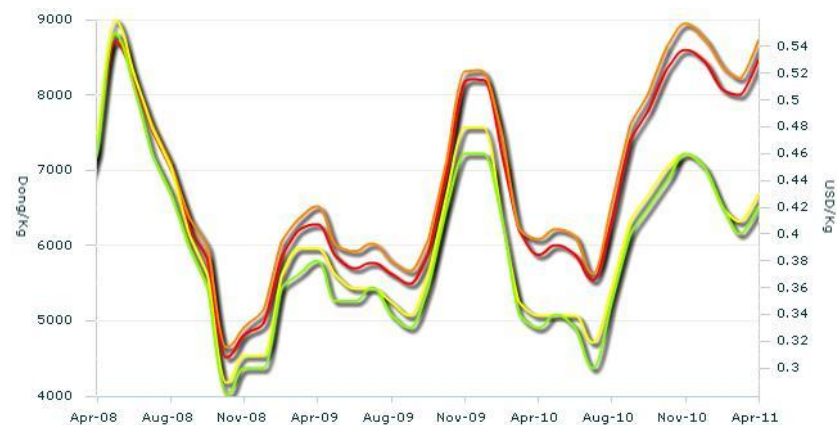

USD vs. LCU

Legend

- Viet Nam, Dong Thap, Rice (25% broken milled), Retail, (Dong/Kg)
- Viet Nam, Dong Thap, Rice (20% broken milled), Retail, (Dong/Kg)
- Viet Nam, Dong Thap, Rice (25% broken milled), Retail, (USD/Kg)
- Viet Nam, Dong Thap, Rice (20% broken milled), Retail, (USD/Kg)

Data sources

1. ■ Agroinfo - <http://agro.qov.vn/news/defaultE.asp>
2. ■ Agroinfo - <http://agro.qov.vn/news/defaultE.asp>