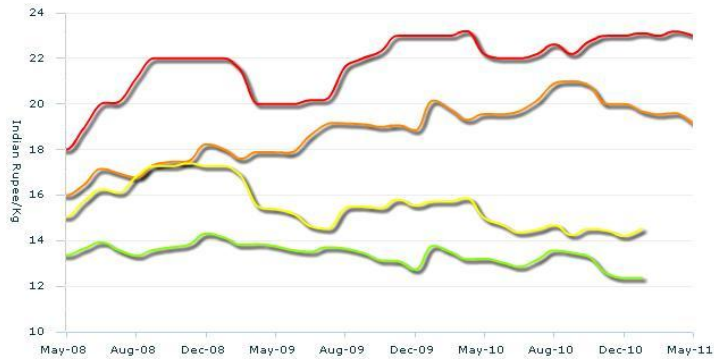

INDIA

Nominal vs. Real prices

Legend

- India, Delhi, Rice, Retail, (Indian Rupee/Kg)
- India, Mumbai, Rice, Retail, (Indian Rupee/Kg)
- India, Delhi, Rice, Retail, (Indian Rupee - real/Kg)
- India, Mumbai, Rice, Retail, (Indian Rupee - real/Kg)

Data sources

1. Ministry of Consumer Affairs - <http://fcamin.nic.in/Events/EventListing.asp?Section=Price%20Monitoring%20Cell&id_pk=24&ParentID=0#>
2. Ministry of Consumer Affairs - <http://fcamin.nic.in/Events/EventListing.asp?Section=Price%20Monitoring%20Cell&id_pk=24&ParentID=0#>