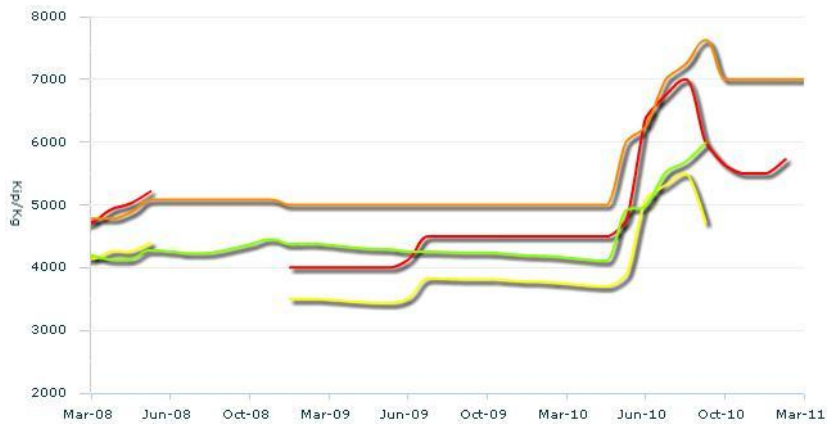

LAO'S PDR

Nominal vs. Real prices

Legend

1. Lao People's Democratic Republic, Khammouane, Rice (Glutinous,second quality), Retail, (Kip/Kg)
2. Lao People's Democratic Republic, Vientiane Capital, Rice (Glutinous,second quality), Retail, (Kip/Kg)
3. Lao People's Democratic Republic, Khammouane, Rice (Glutinous,second quality), Retail, (Kip - real/Kg)
4. Lao People's Democratic Republic, Vientiane Capital, Rice (Glutinous,second quality), Retail, (Kip - real/Kg)

Data sources

1. Ministry of Industry and Commerce
2. Ministry of Industry and Commerce