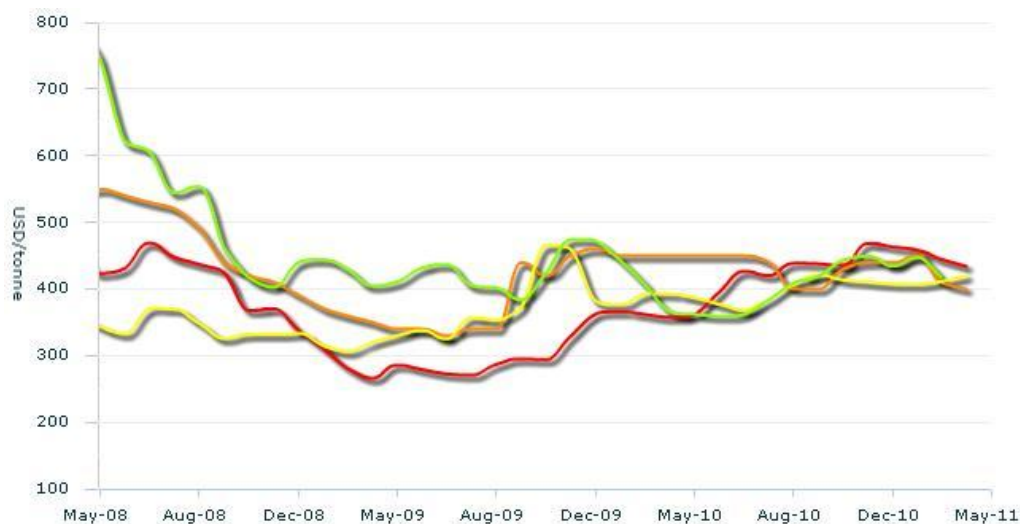

Wholesale prices of rice in selected Asian markets

Legend

- Bangladesh, Dhaka, Rice (coarse), Wholesale, (USD/tonne)
- Cambodia, Phnom Penh, Rice (Mix), Wholesale, (USD/tonne)
- India, Mumbai, Rice, Wholesale, (USD/tonne)
- Thailand, Bangkok, Rice (25% broken), Wholesale, (USD/tonne)

Data sources

1. Department of Agriculture Marketing (DAM), Bangladesh
2. Cambodia Agricultural Market Information System - <http://www.camis-kh.org/>
3. Ministry of Consumer Affairs - <http://fcamin.nic.in/Events/EventListing.asp?Section=Price%20Monitoring%20Cell&id_pk=24&ParentID=0#>
4. Bank Of Thailand - <http://www.bot.or.th/>