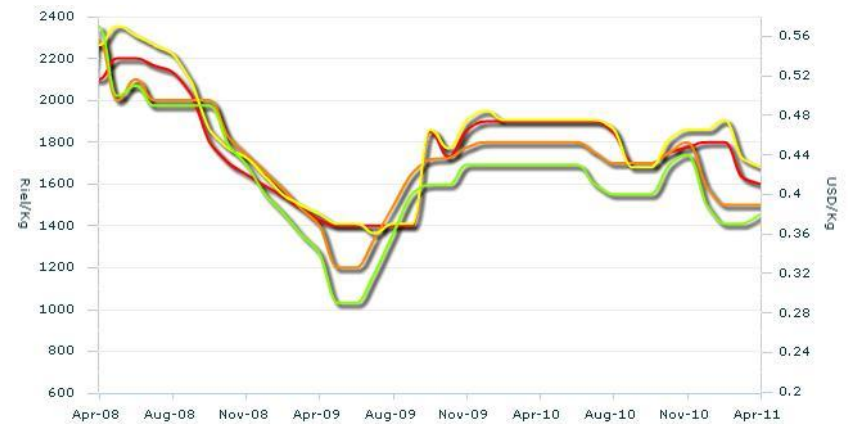

USD vs. LCU

Legend

- Cambodia, Phnom Penh, Rice (Mix), Wholesale, (Riel/Kg)
- Cambodia, Banteay Meanchey, Rice (Mix), Wholesale, (Riel/Kg)
- Cambodia, Phnom Penh, Rice (Mix), Wholesale, (USD/Kg)
- Cambodia, Banteay Meanchey, Rice (Mix), Wholesale, (USD/Kg)

Data sources

1. ■ Cambodia Agricultural Market Information System - <http://www.camis-kh.org/>
2. ■ Cambodia Agricultural Market Information System - <http://www.camis-kh.org/>