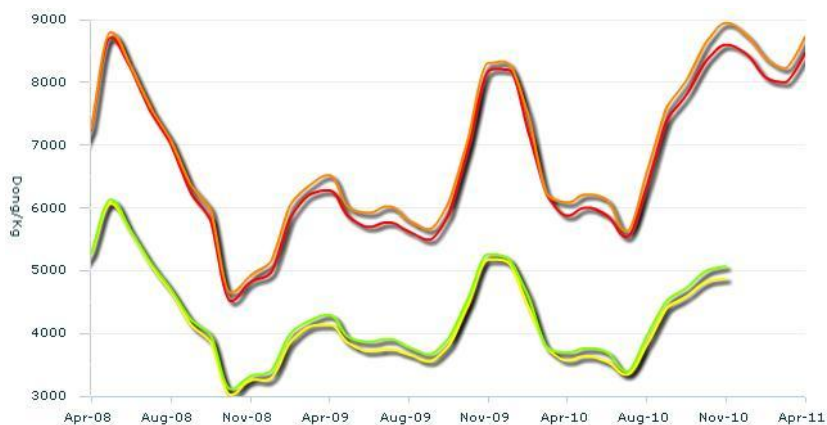

VIET NAM

Nominal vs. Real prices

Legend

- Viet Nam, Dong Thap, Rice (25% broken milled), Retail, (Dong/Kg)
- Viet Nam, Dong Thap, Rice (20% broken milled), Retail, (Dong/Kg)
- Viet Nam, Dong Thap, Rice (25% broken milled), Retail, (Dong - real/Kg)
- Viet Nam, Dong Thap, Rice (20% broken milled), Retail, (Dong - real/Kg)

Data sources

1. ■ Agroinfo - <http://agro.qov.vn/news/defaultE.asp>
2. ■ Agroinfo - <http://agro.qov.vn/news/defaultE.asp>