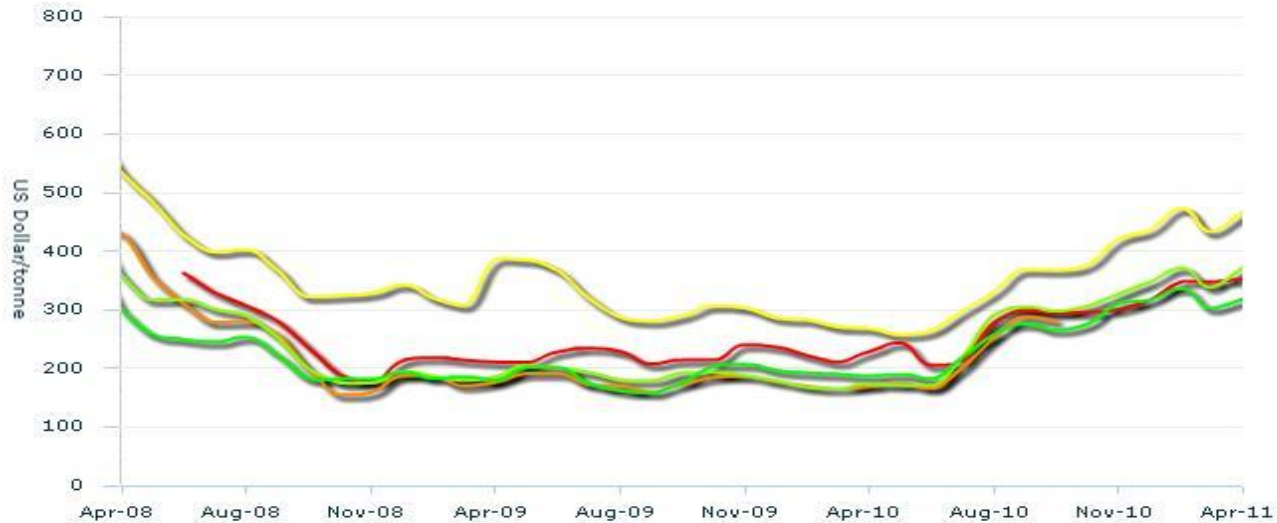

Export prices of wheat

Legend

- INTERNATIONAL PRICES, Argentina: Up River, Wheat (Argentina Trigo Pan), Export, (US Dollar/tonne)
- INTERNATIONAL PRICES, Black Sea, Wheat (milling), Export, (US Dollar/tonne)
- INTERNATIONAL PRICES, Canada (St Lawrence), Wheat (CWRS), Export, (US Dollar/tonne)
- INTERNATIONAL PRICES, EU (France), Wheat (grade 1), Export, (US Dollar/tonne)
- INTERNATIONAL PRICES, USA: Gulf, Wheat (US No. 2, Soft Red Winter), Export, (US Dollar/tonne)

Data sources

1. ■ International Grain Council and USDA
2. ■ International Grain Council
3. ■ International Grain Council
4. ■ International Grain Council
5. ■ International Grain Council and USDA