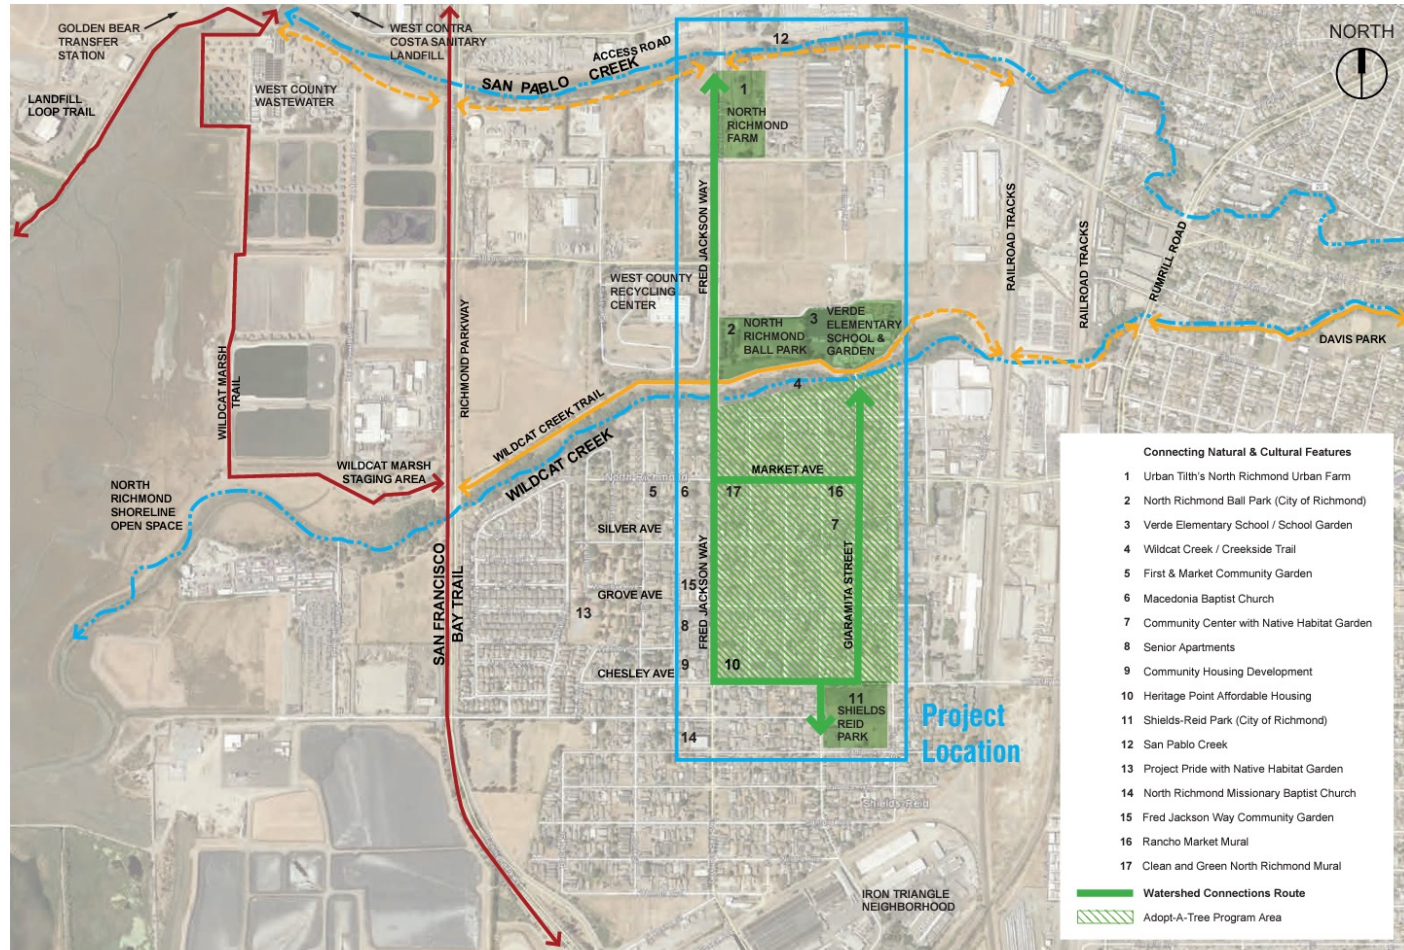

A photograph of a forest floor with a dense network of tree roots and a path leading into the distance. The image is in a monochromatic greenish-yellow color scheme. The roots are intricate and spread across the ground, with a path or stream bed visible in the upper portion of the frame.

# URBAN TILTH

**Neighborhood Scale Map**

**NORTH RICHMOND WATERSHED CONNECTIONS  
 A MULTI-BENEFIT URBAN GREENING DEMONSTRATION PROJECT**