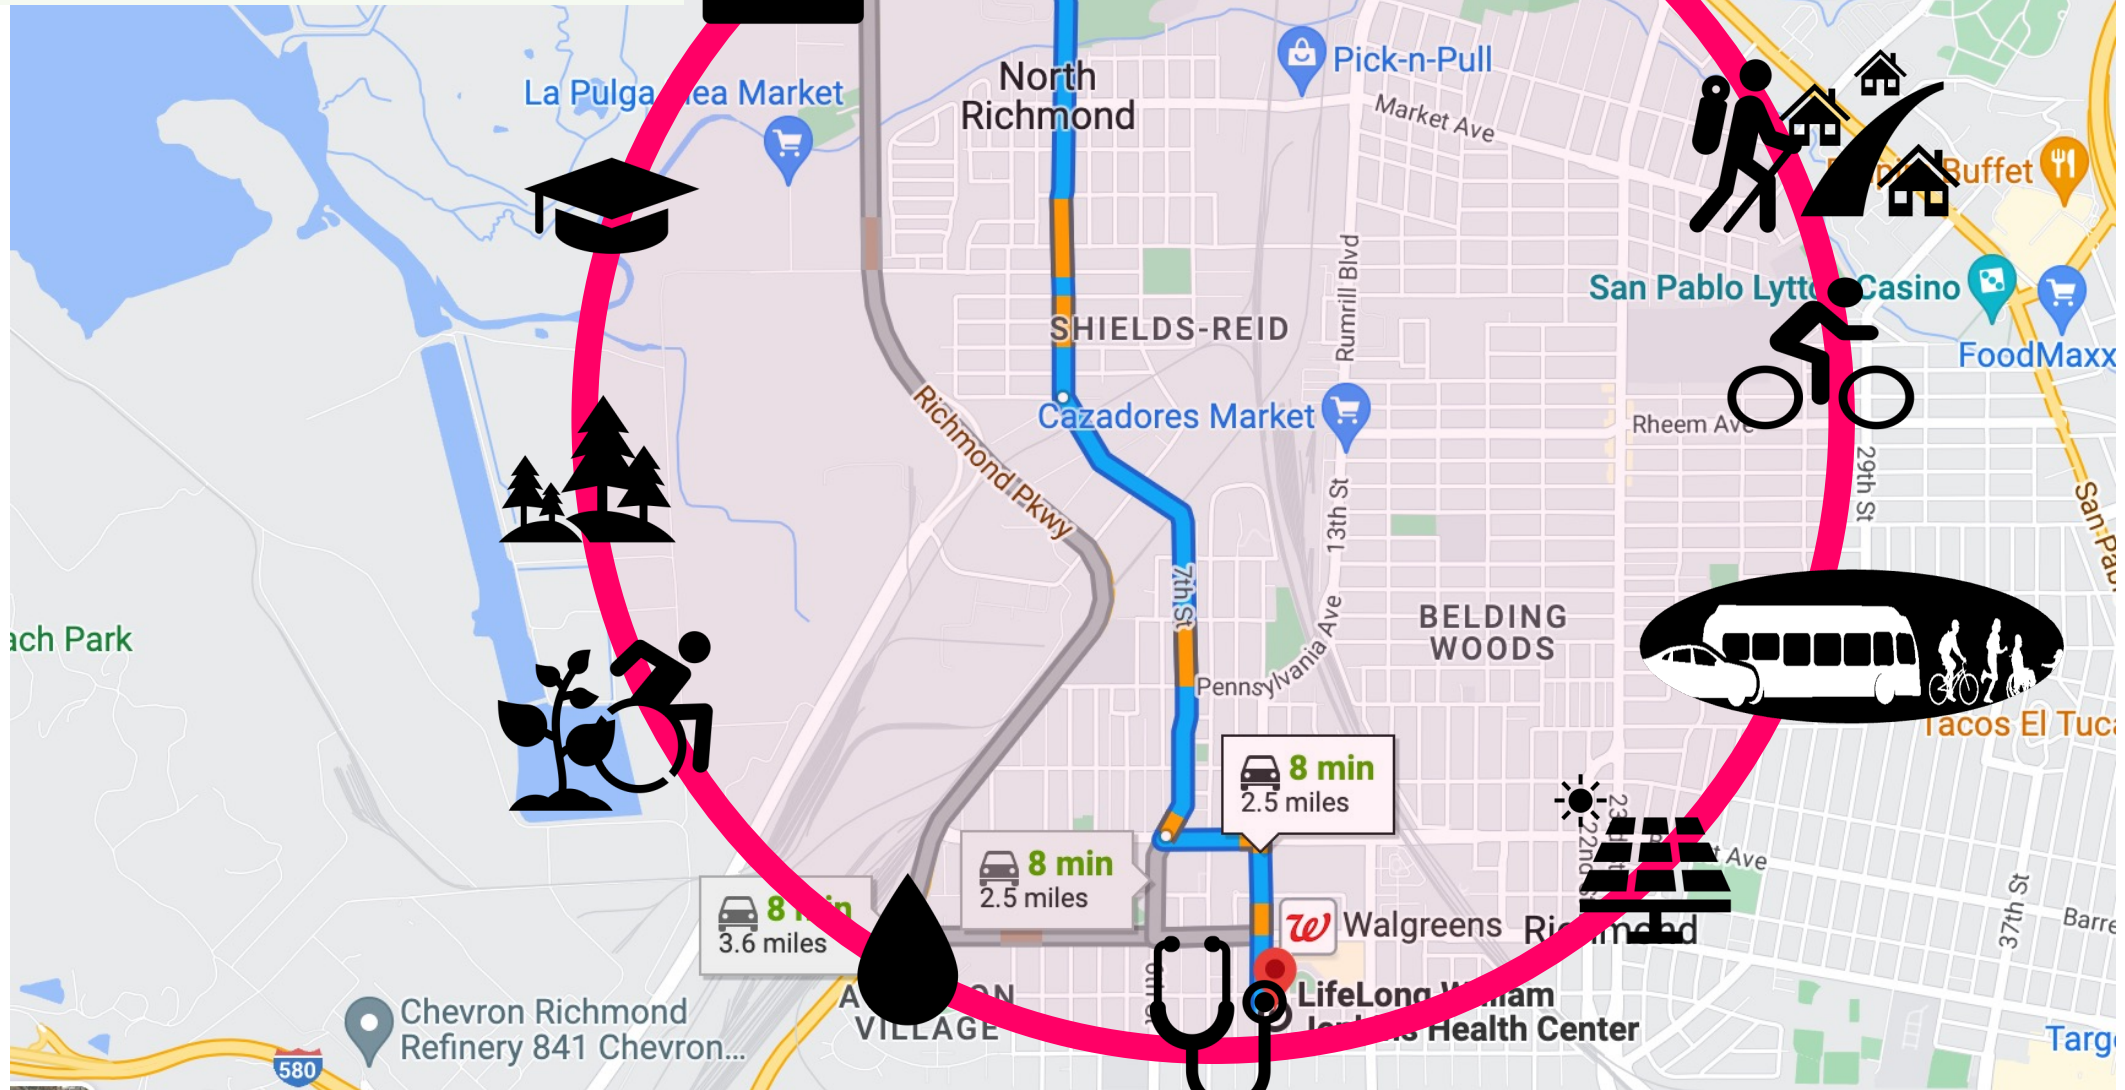

# ONE HEALTH (WIN-WIN) SOLUTIONS

An aerial photograph of a lush green agricultural field, likely a rice paddy, with a canal and irrigation pipes running through it. The text is overlaid on the image.

SIMPLIFICATION

# URBAN TILTH

**Neighborhood Scale Map**

**NORTH RICHMOND WATERSHED CONNECTIONS  
 A MULTI-BENEFIT URBAN GREENING DEMONSTRATION PROJECT**