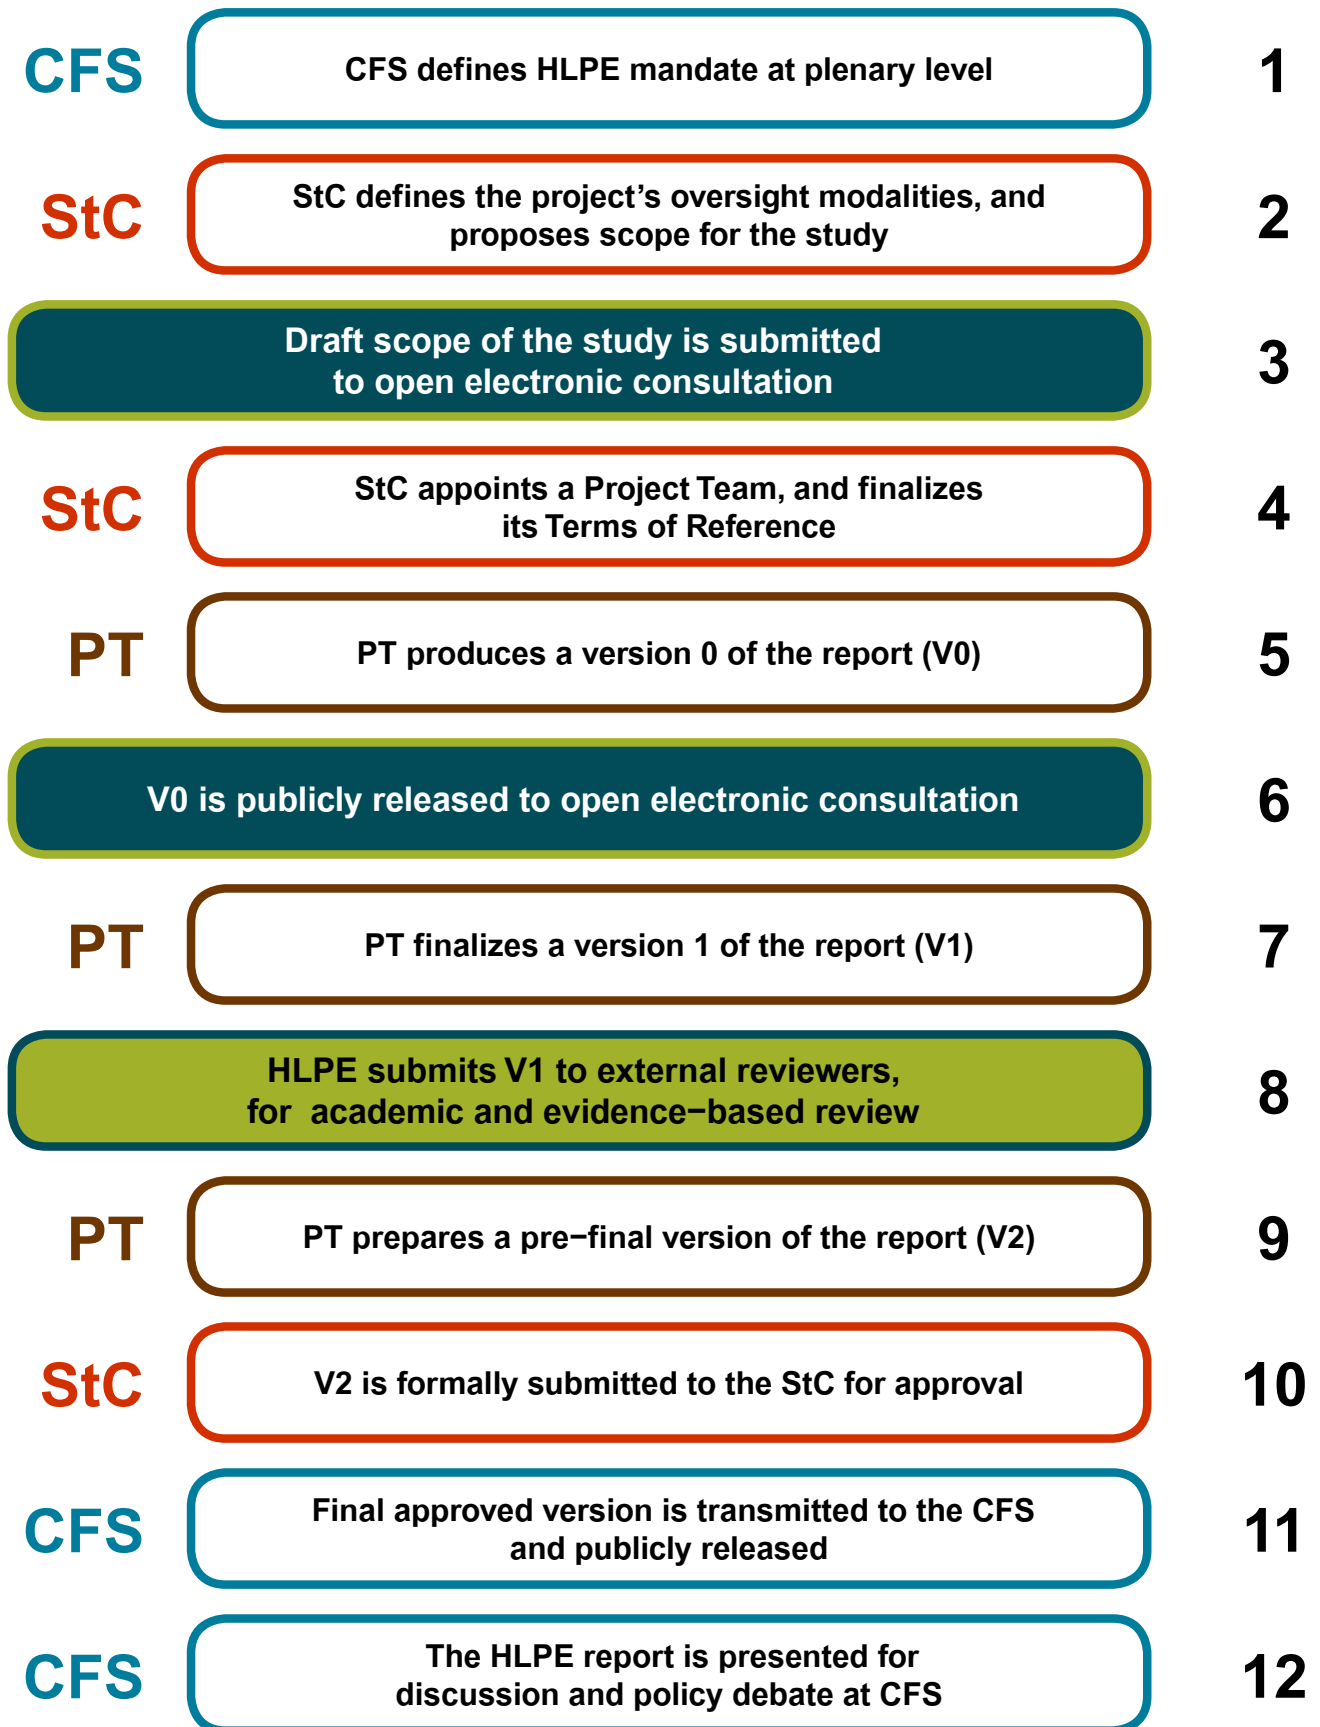

# The HLPE Project Cycle

*These two stages provides an opportunity to open the process to the input of all the experts in the HLPE roster (currently 1200) and of all concerned stakeholders*