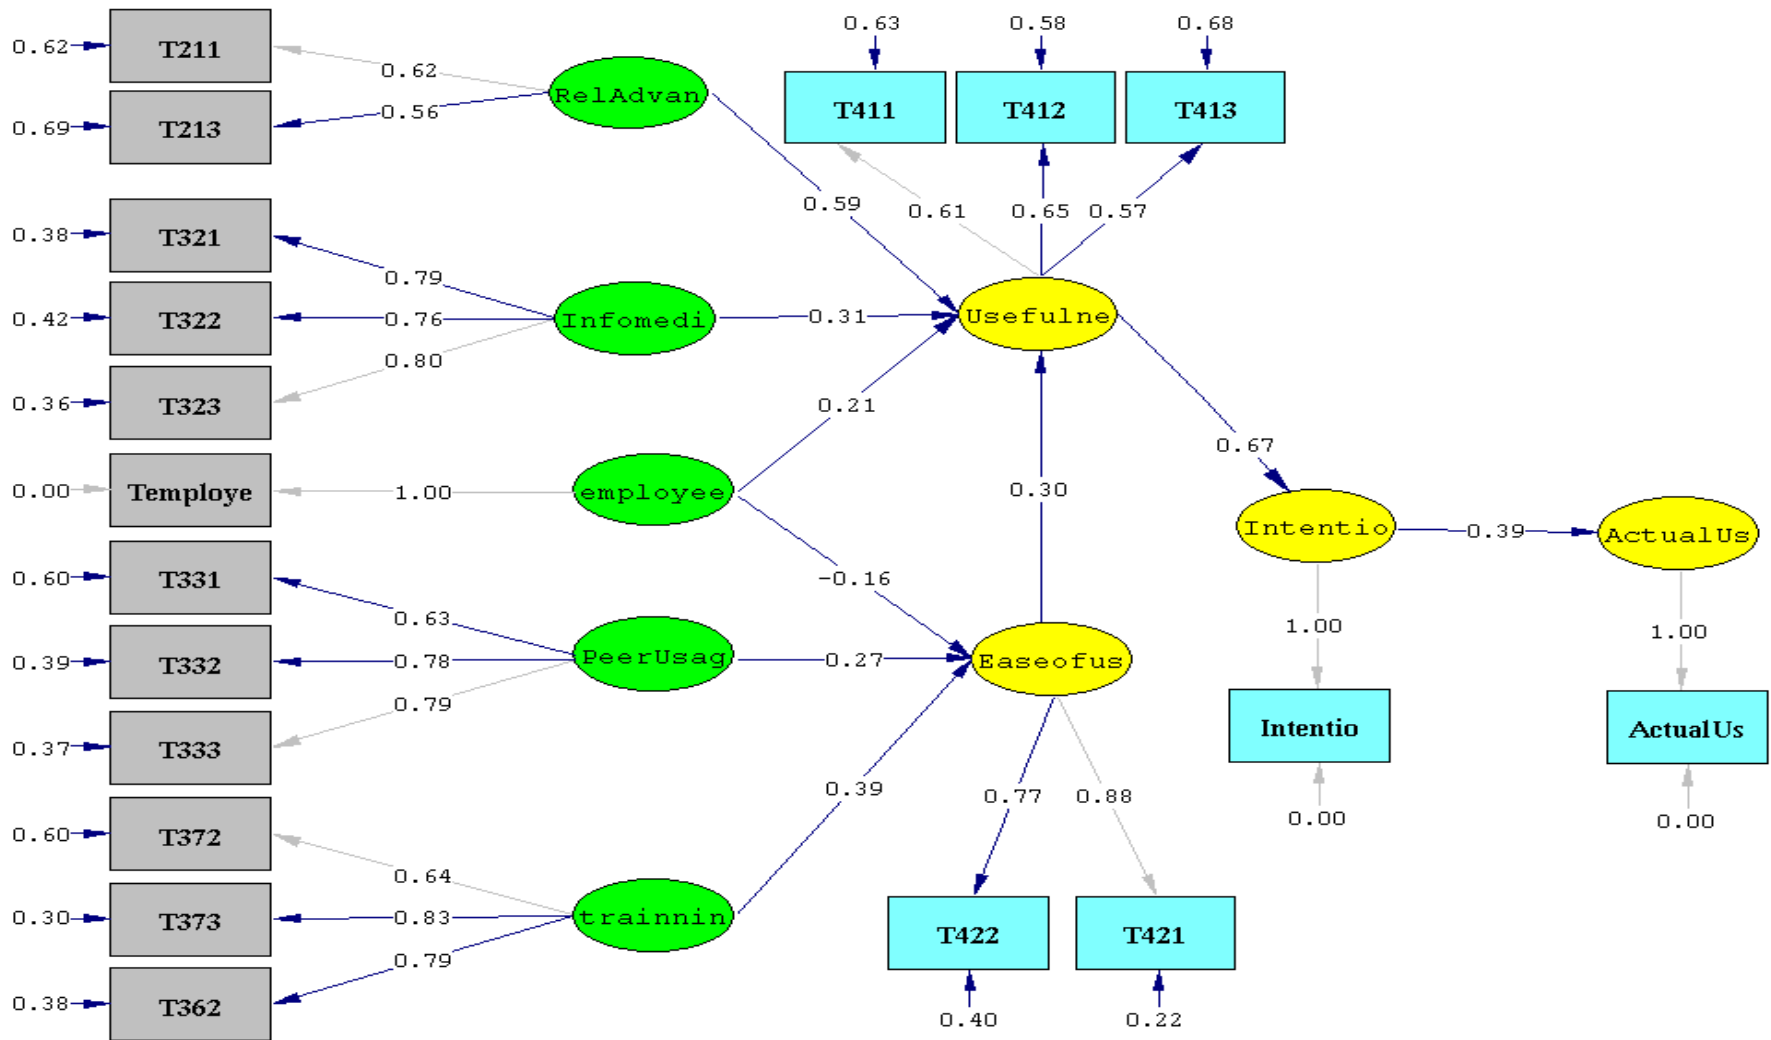

P.O.Box 6 Kibungo ; Ngoma District

FULL ADOPTION MODEL

Chi-Square=189.69, df=136, P-value=0.00162, RMSEA=0.044

CRITICAL ROLE OF TRAINING VS OTHER VARIABLES

ON PERCEIVED USEFULNESS

- ◎ RELATIVE ADVANTAGE : 0.59
- ◎ INFOMEDIARIES : 0.31
- ◎ EMPLOYEES : 0.21