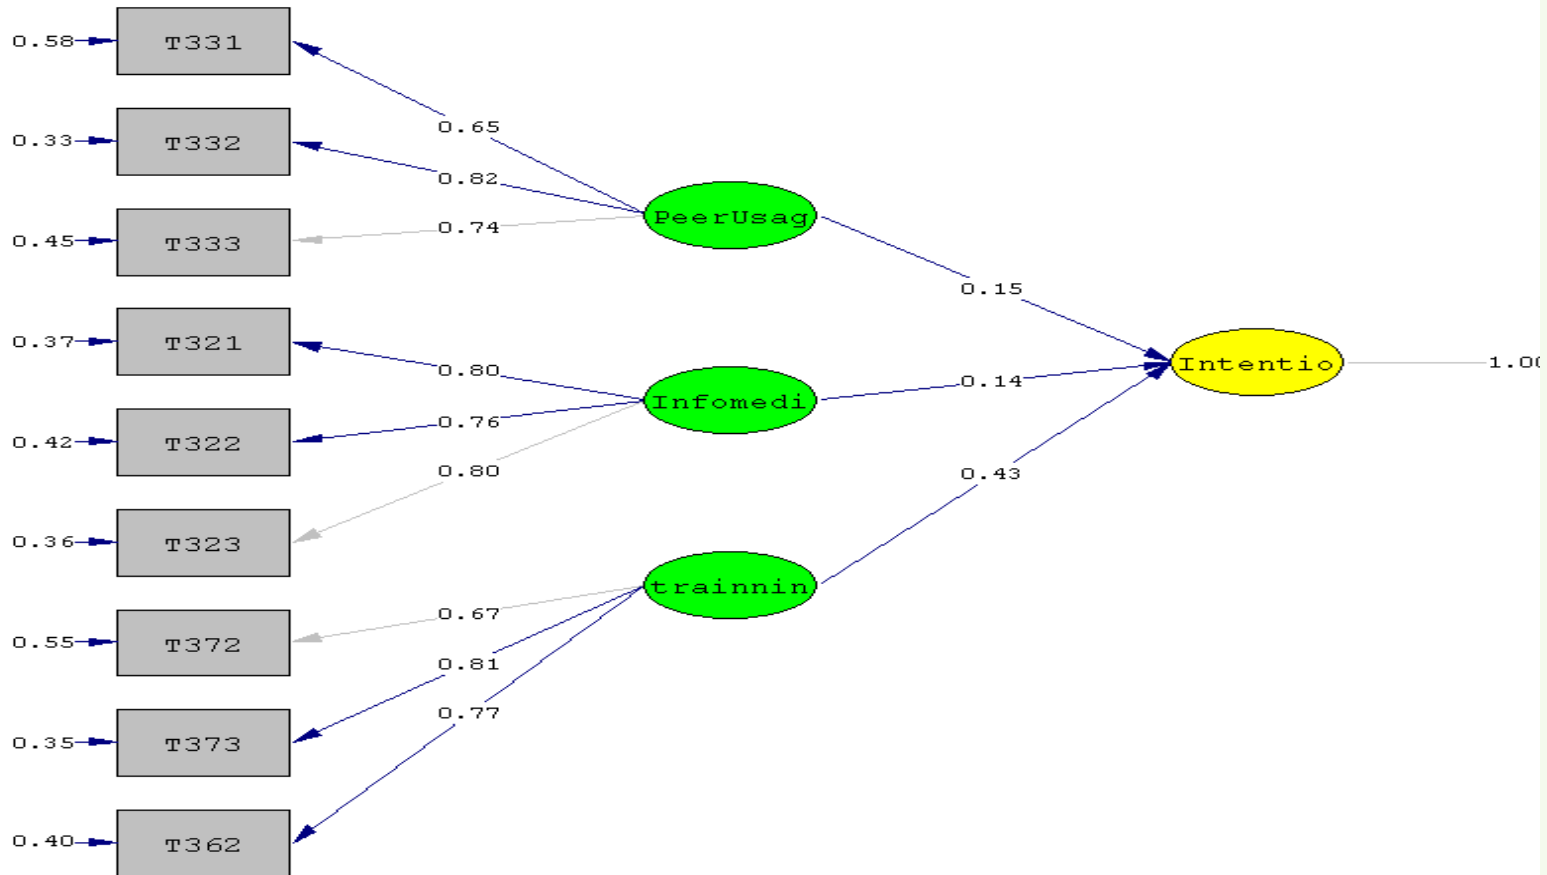

IMPORTANCE OF CONTEXTUAL FACTORS

Chi-Square=39.24, df=30, P-value=0.12054, RMSEA=0.039