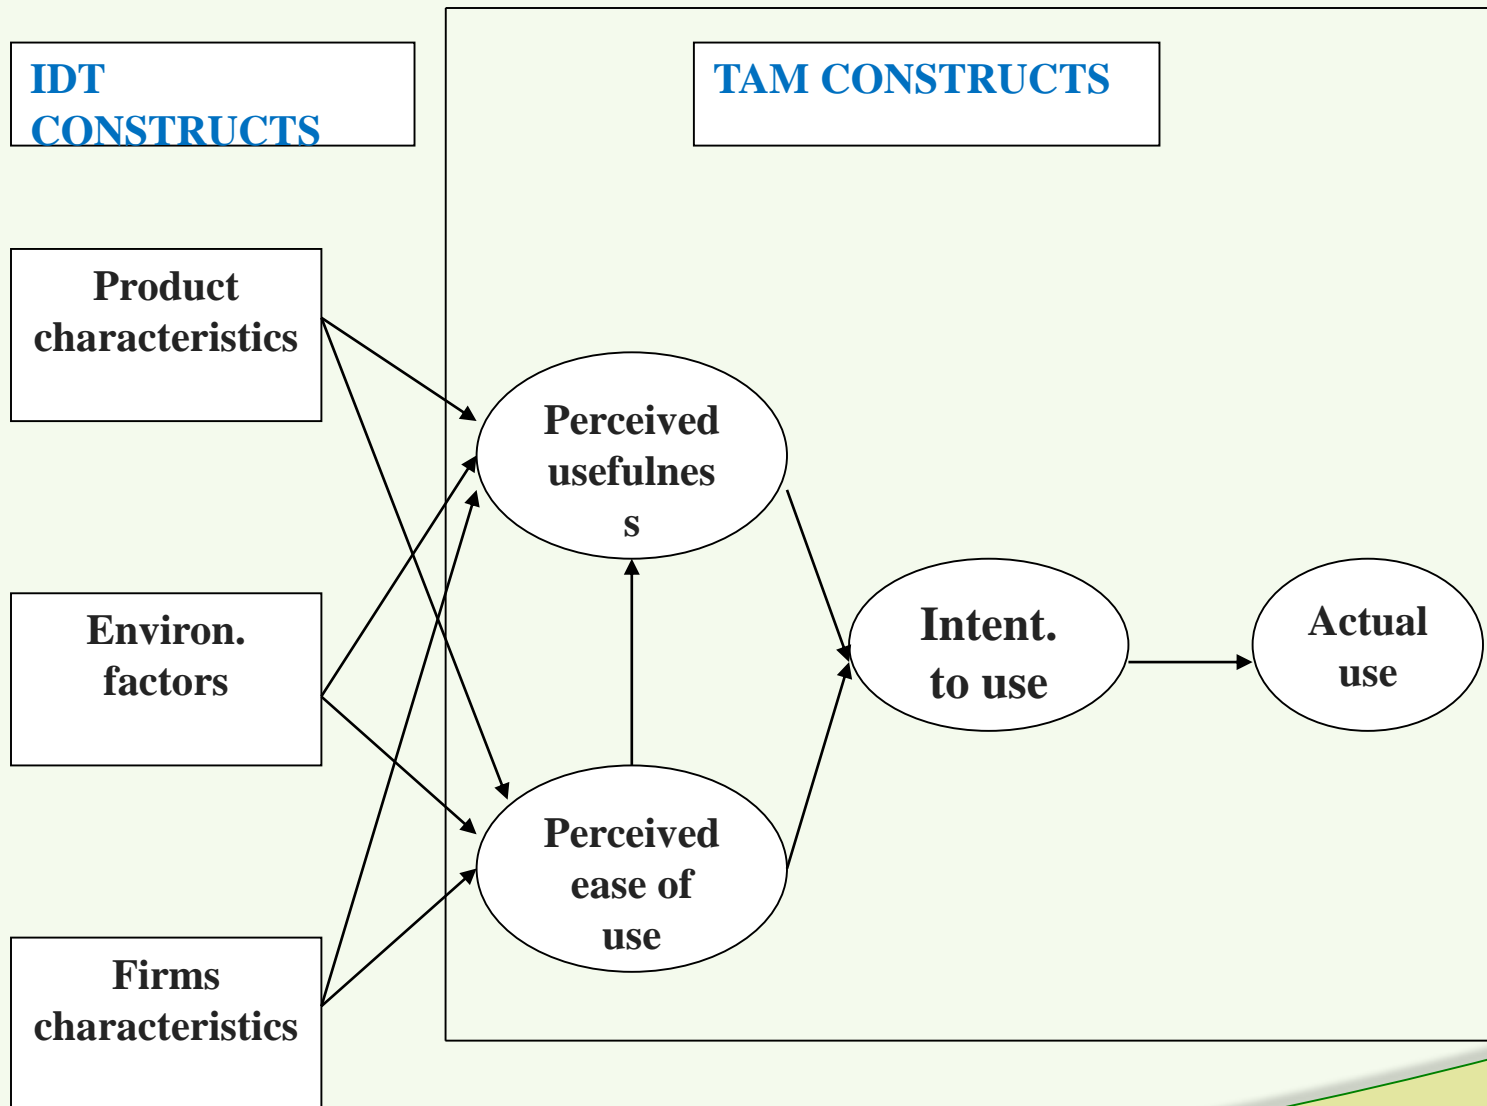

P.O.Box 6 Kibungo ; Ngoma District

FULL ADOPTION MODEL

Chi-Square=189.69, df=136, P-value=0.00162, RMSEA=0.044

CRITICAL ROLE OF TRAINING VS OTHER VARIABLES

ON PERCEIVED USEFULNESS

- ◎ RELATIVE ADVANTAGE : 0.59
- ◎ INFOMEDIARIES : 0.31
- ◎ EMPLOYEES : 0.21